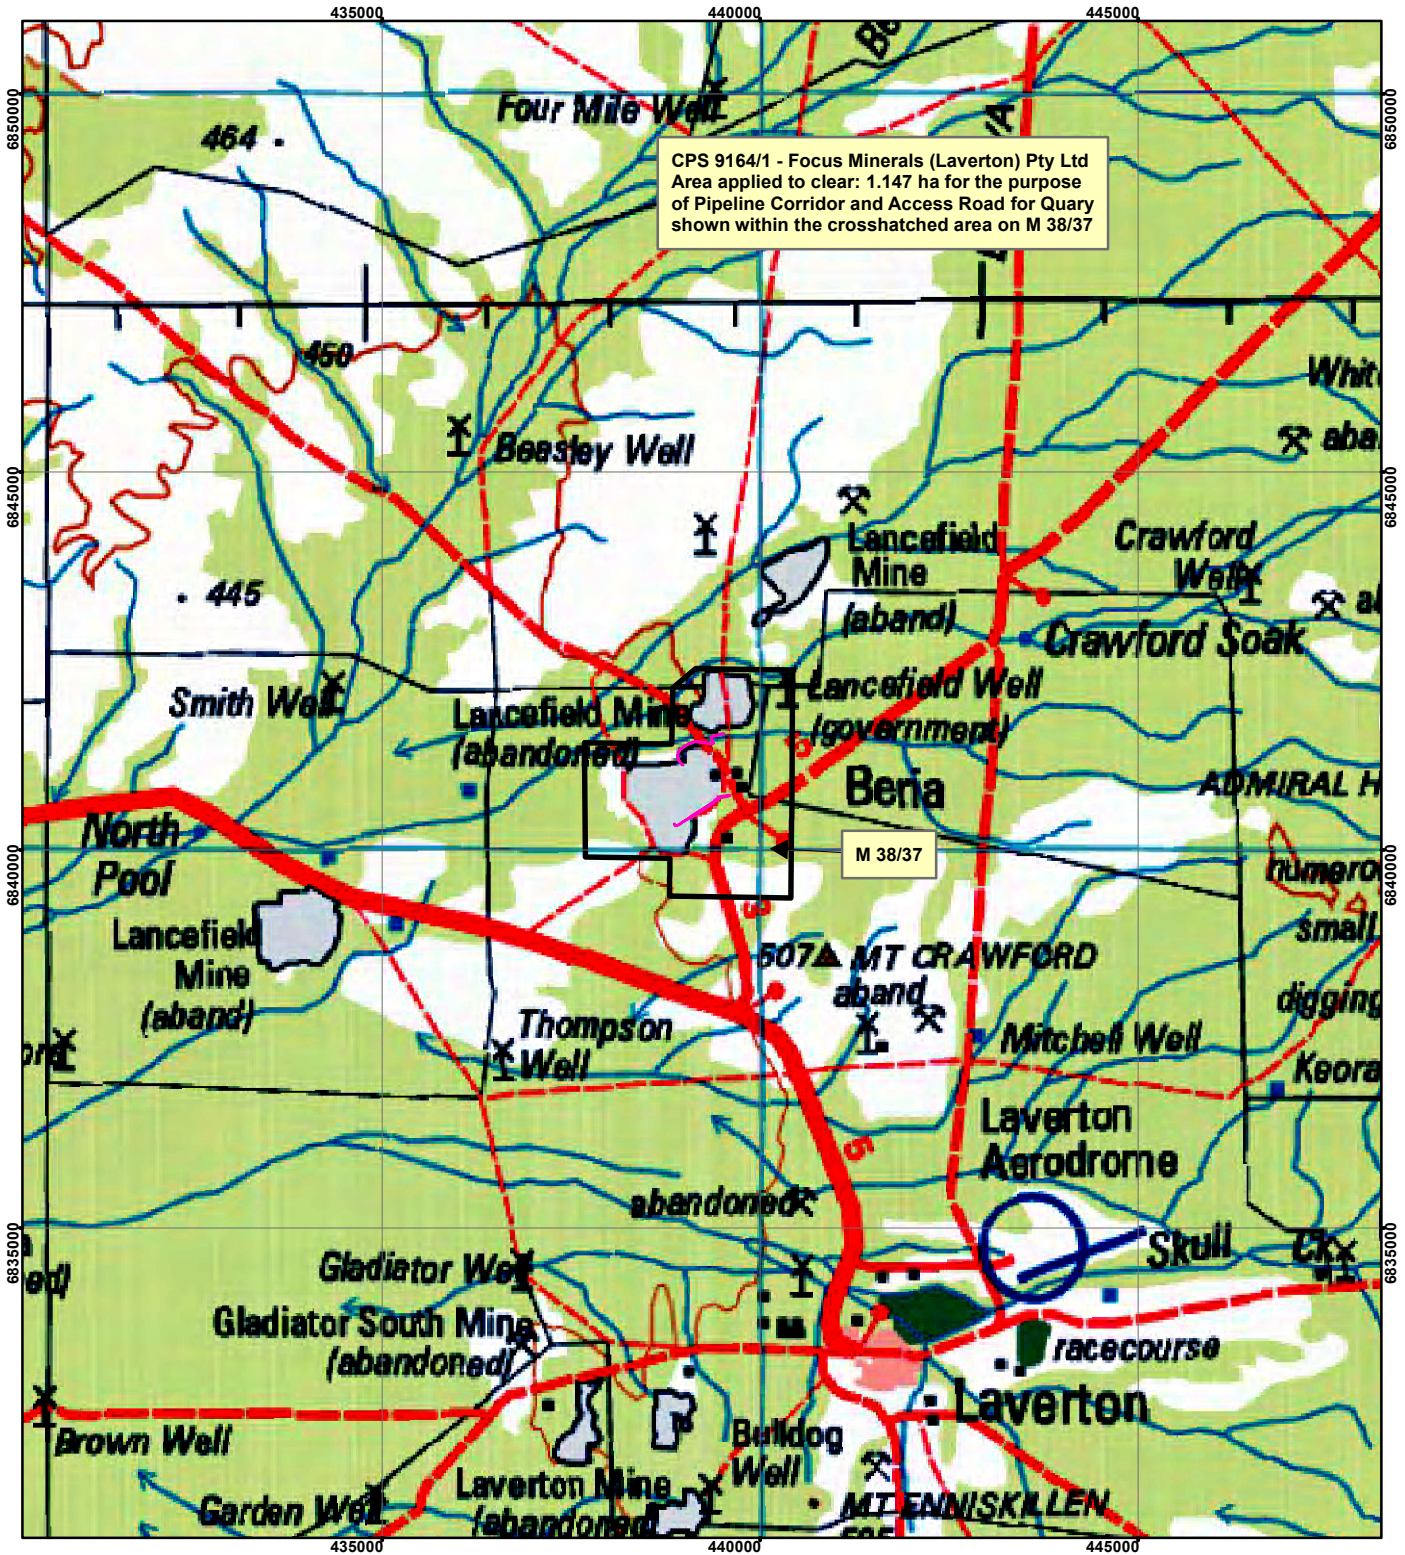

CPS 9164/1 - Focus Minerals (Laverton) Pty Ltd

LEGEND

Clearing Instruments

Mining Tenements

Geocentric Datum Australia 1994

Note: the data in this map have not been projected. This may result in geometric distortion or measurement inaccuracies.

..... Date

Officer with delegated authority under Section 20 of the Environmental Protection Act 1986

Information derived from this map should be confirmed with the data custodian acknowledged by the agency acronym in the legend.