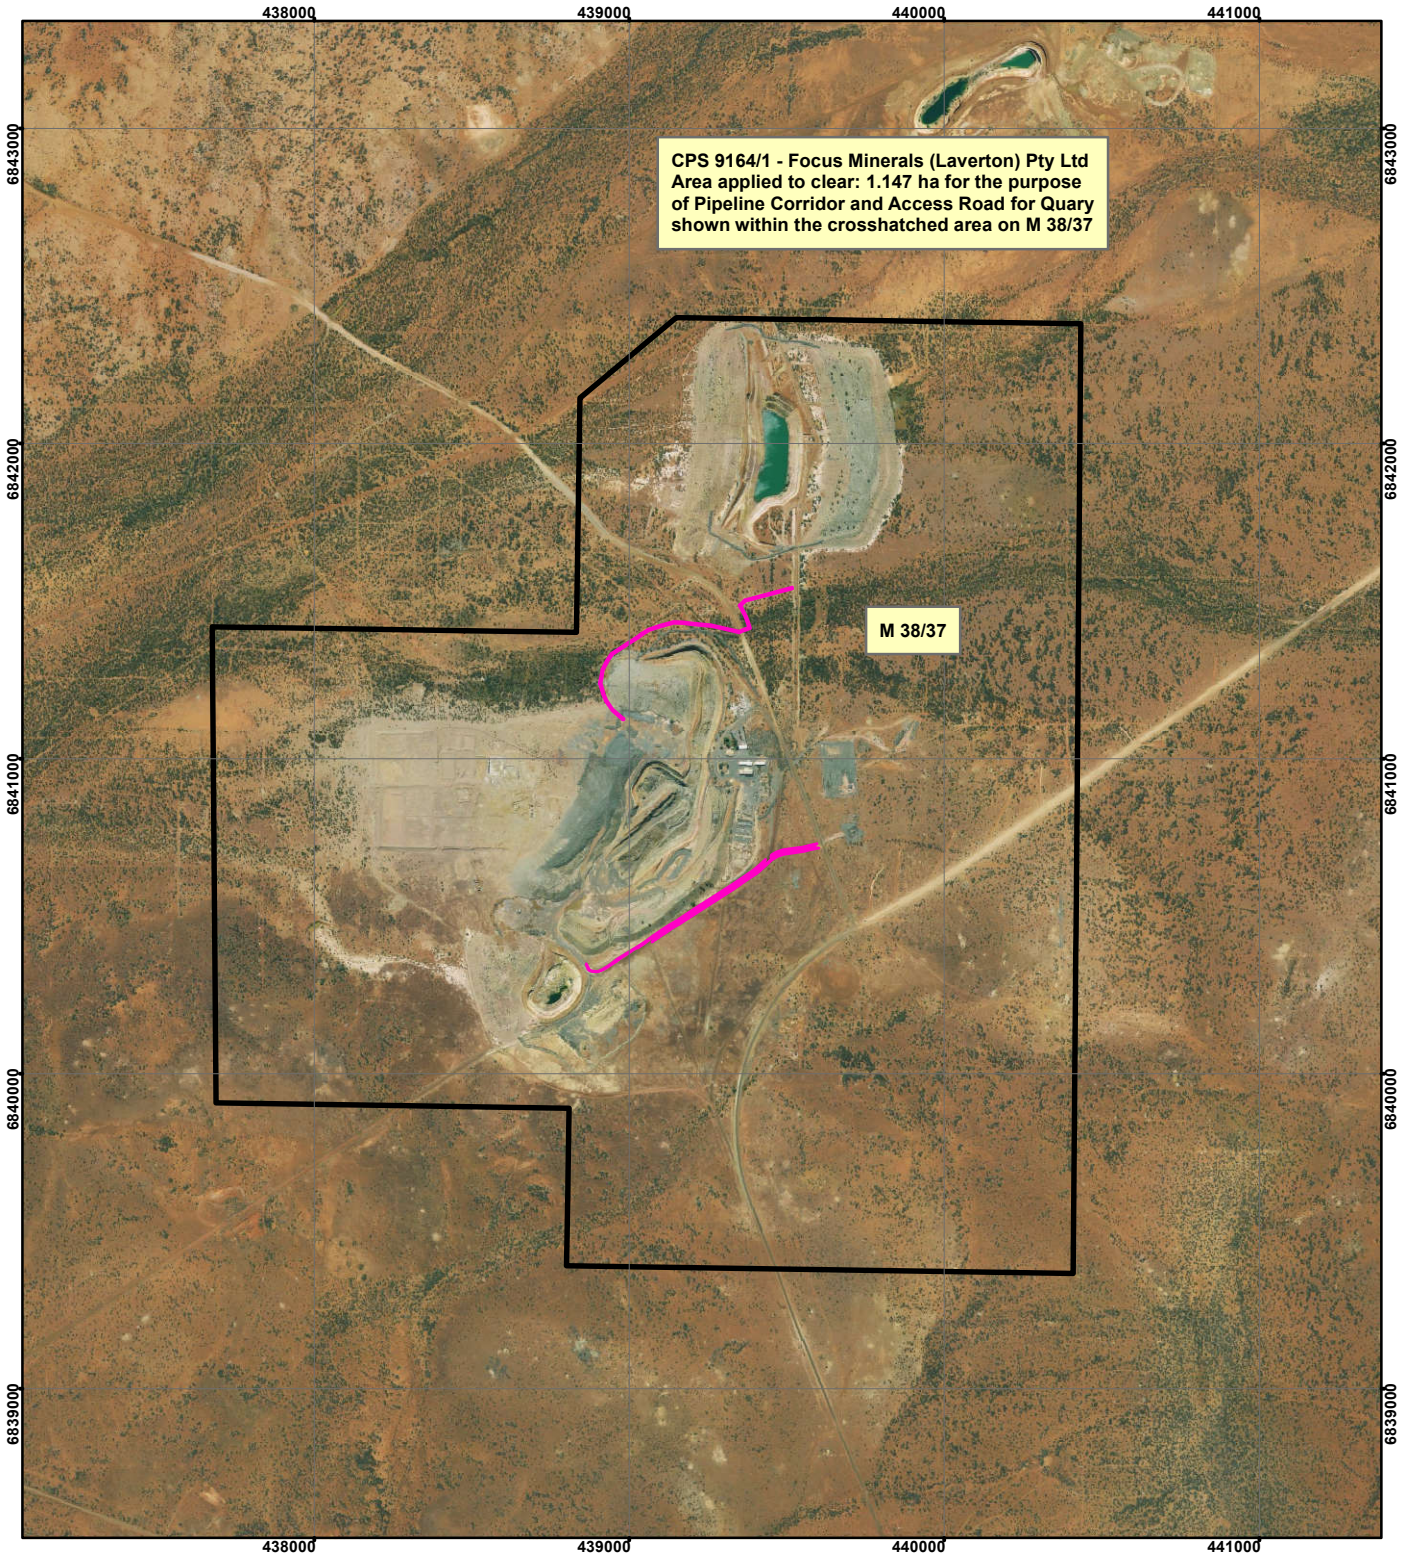

## LEGEND

**Clearing Instruments**

**Mining Tenements**

Orthophotography sourced from Landgate

Geocentric Datum Australia 1994

*Note: the data in this map have not been projected. This may result in geometric distortion or measurement inaccuracies.*

..... Date .....

Officer with delegated authority under Section 20 of the Environmental Protection Act 1986

Information derived from this map should be confirmed with the data custodian acknowledged by the agency acronym in the legend.