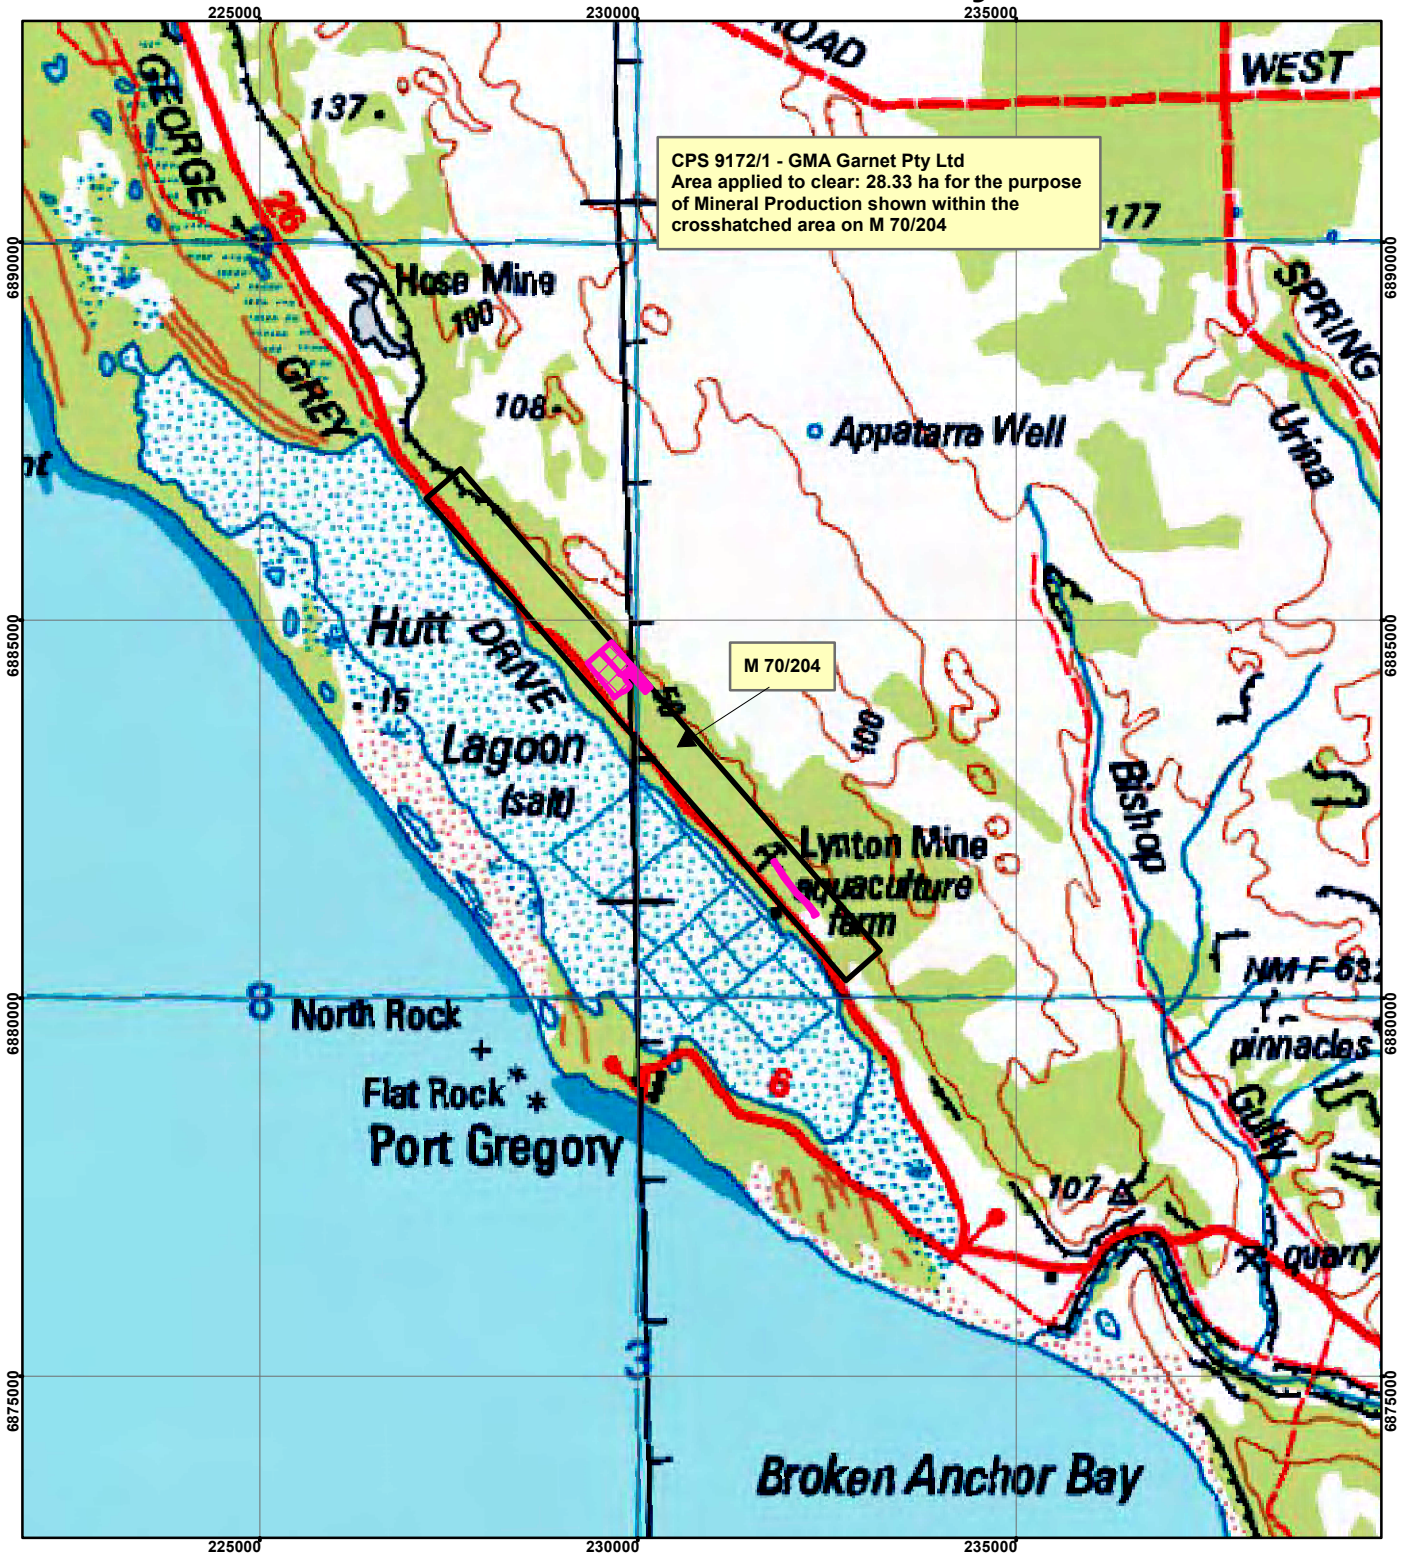

CPS 9172/1 - GMA Garnet Pty Ltd

LEGEND

-  Clearing Instruments
-  Mining Tenements

Geocentric Datum Australia 1994

Note: the data in this map have not been projected. This may result in geometric distortion or measurement inaccuracies.

..... Date

Officer with delegated authority under Section 20 of the Environmental Protection Act 1986

Information derived from this map should be confirmed with the data custodian acknowledged by the agency acronym in the legend.