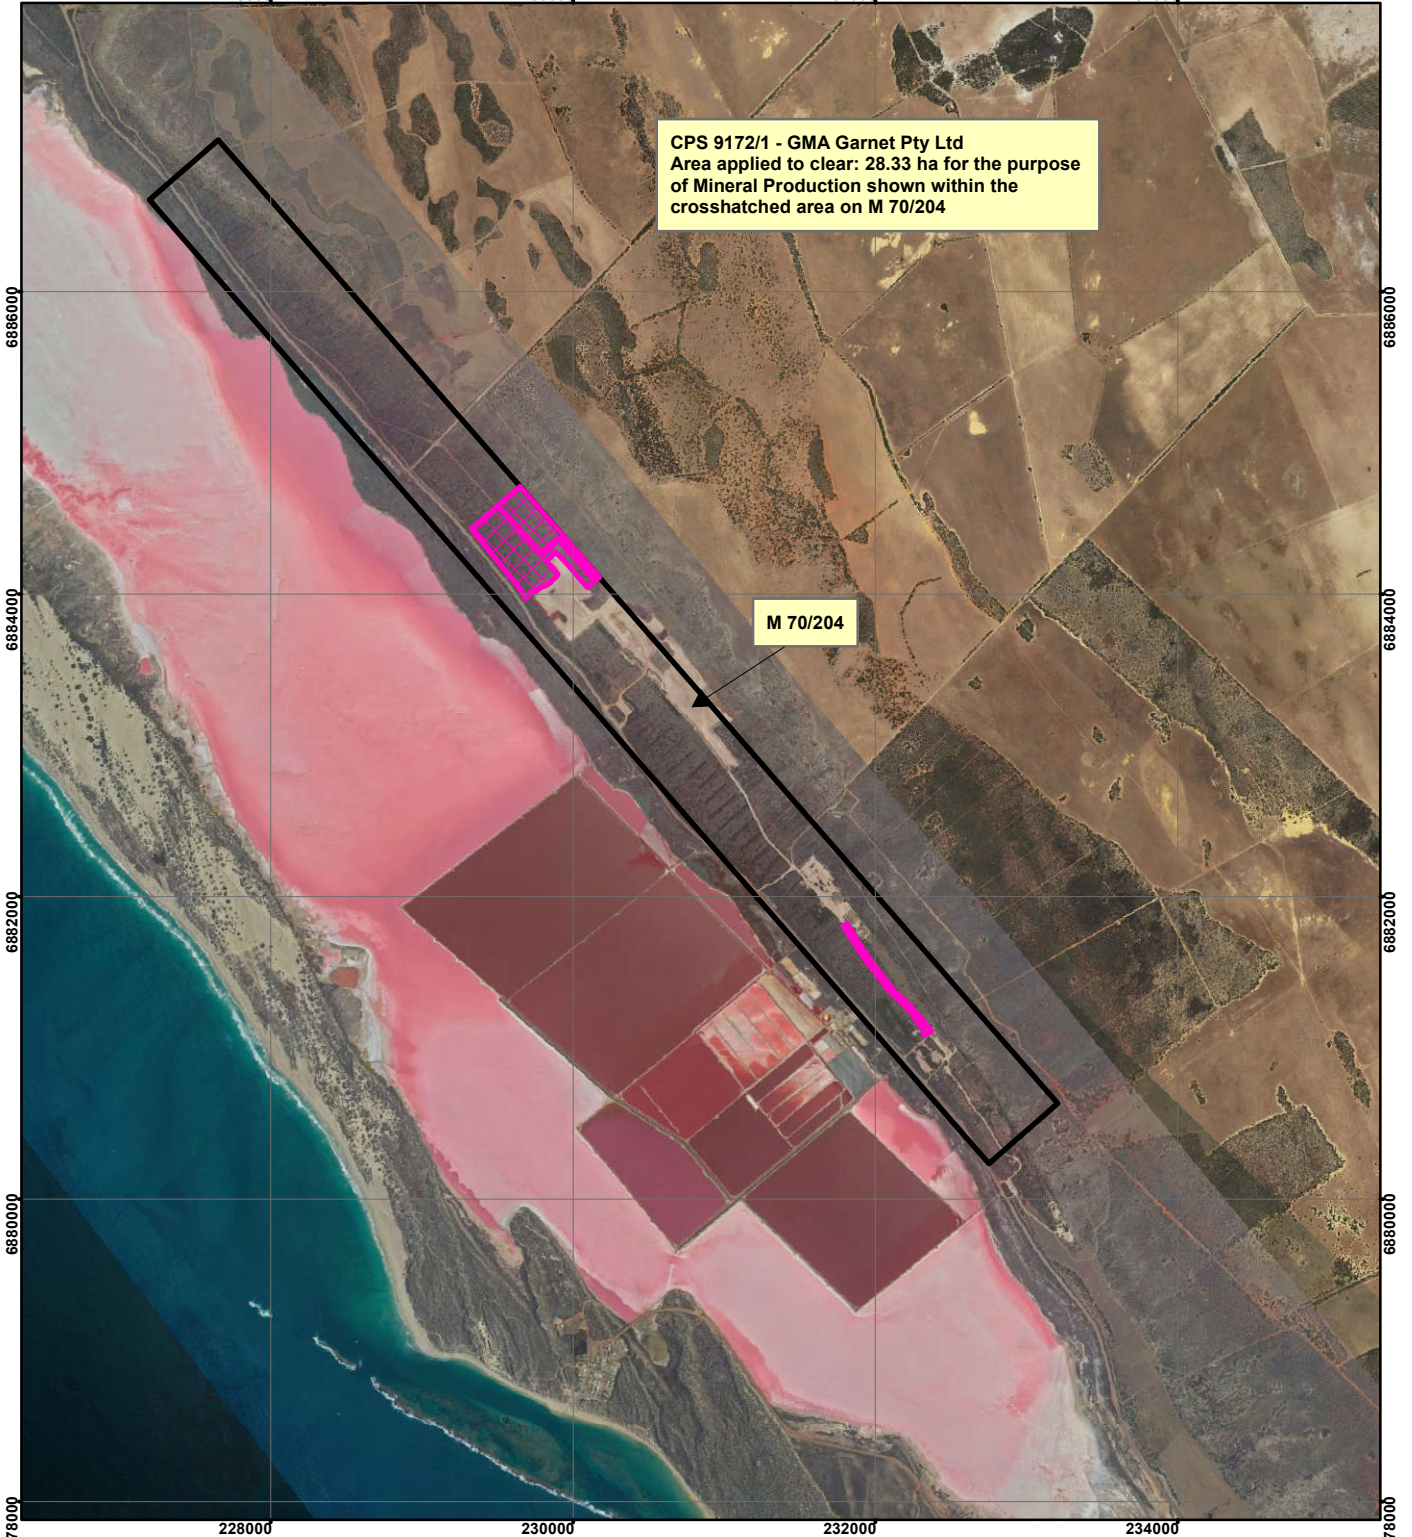

## LEGEND

Clearing Instruments

Mining Tenements

Orthophotography sourced from Landgate

Geocentric Datum Australia 1994

*Note: the data in this map have not been projected. This may result in geometric distortion or measurement inaccuracies.*

..... Date .....

Officer with delegated authority under Section 20 of the Environmental Protection Act 1986

Information derived from this map should be confirmed with the data custodian acknowledged by the agency acronym in the legend.