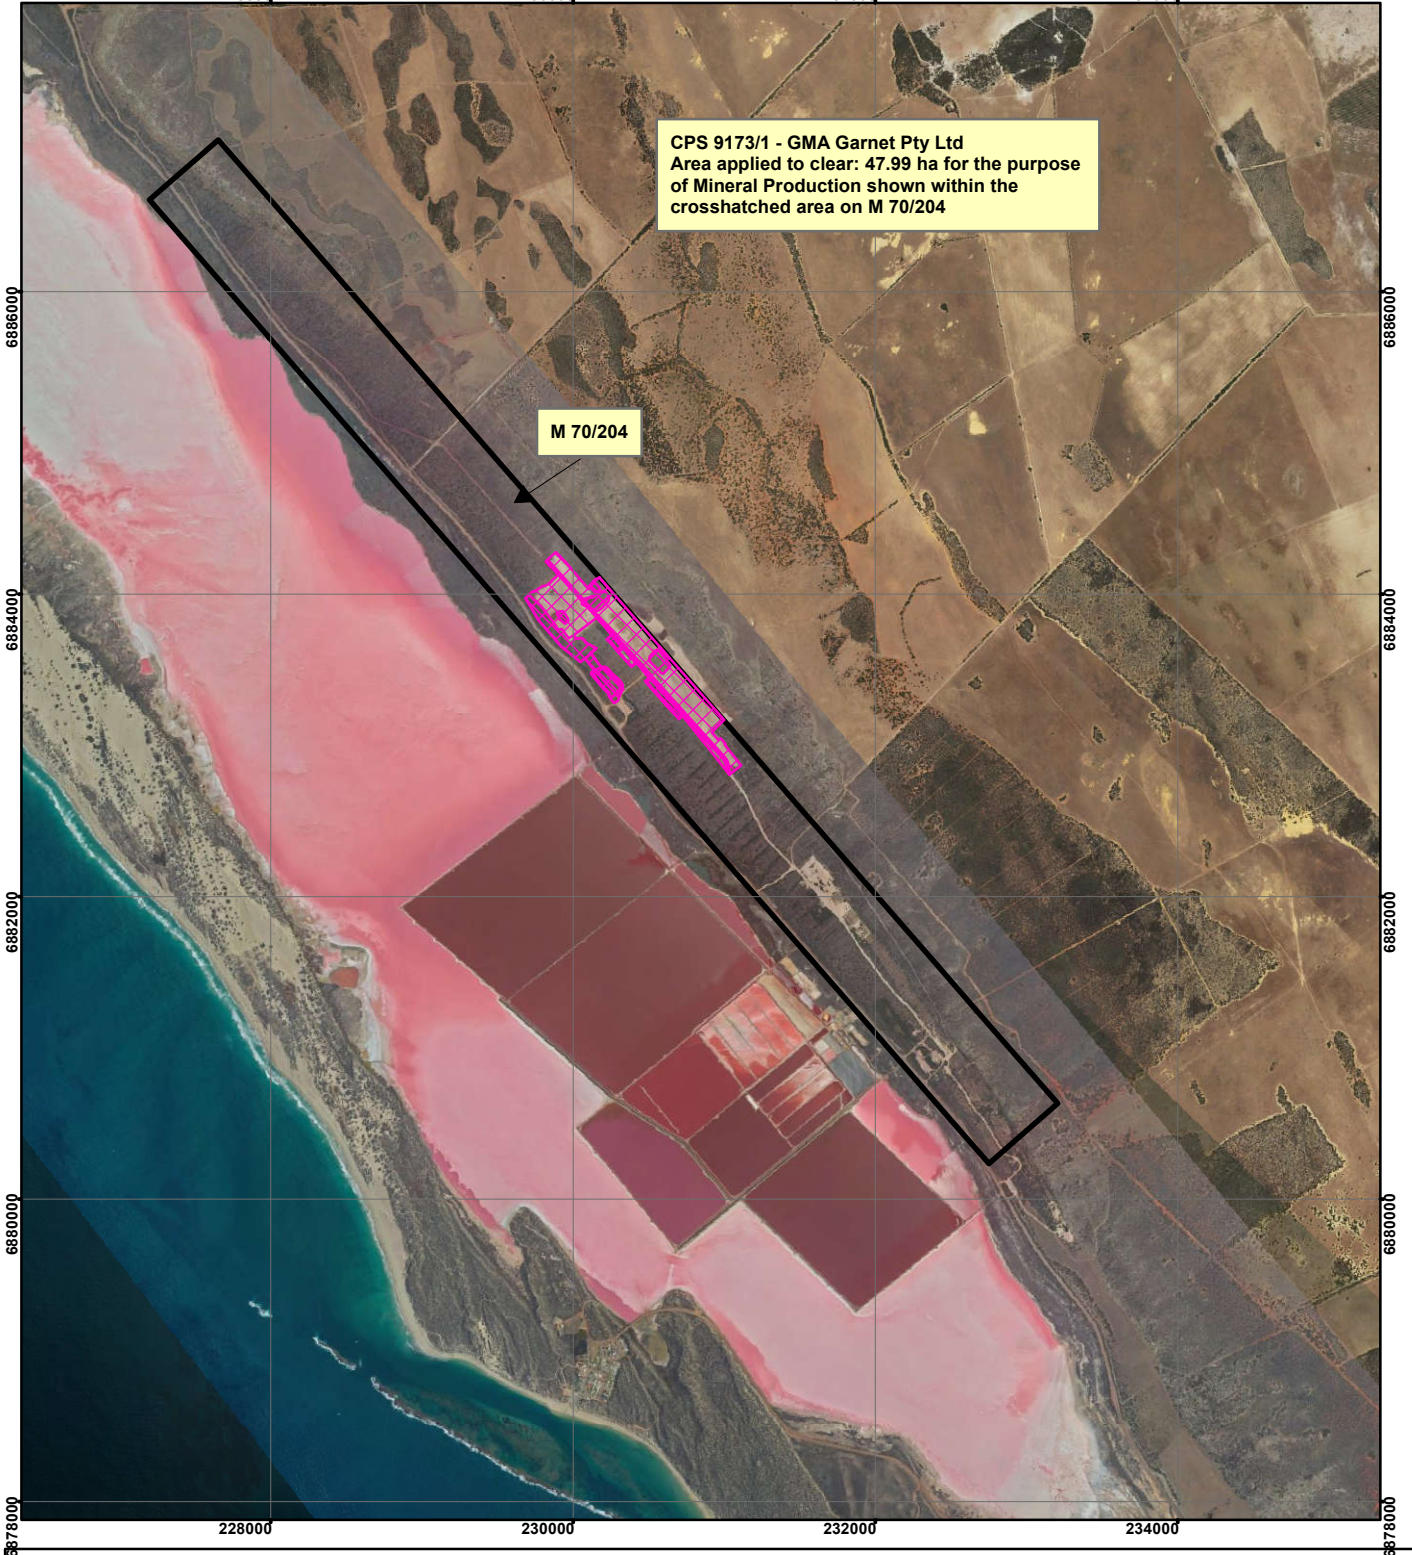

CPS 9173/1 - GMA Garnet Pty Ltd

228000 230000 232000 234000

LEGEND

Clearing Instruments

Mining Tenements

Orthophotography sourced from Landgate

Geocentric Datum Australia 1994

Note: the data in this map have not been projected. This may result in geometric distortion or measurement inaccuracies.

..... Date

Officer with delegated authority under Section 20 of the Environmental Protection Act 1986

Information derived from this map should be confirmed with the data custodian acknowledged by the agency acronym in the legend.