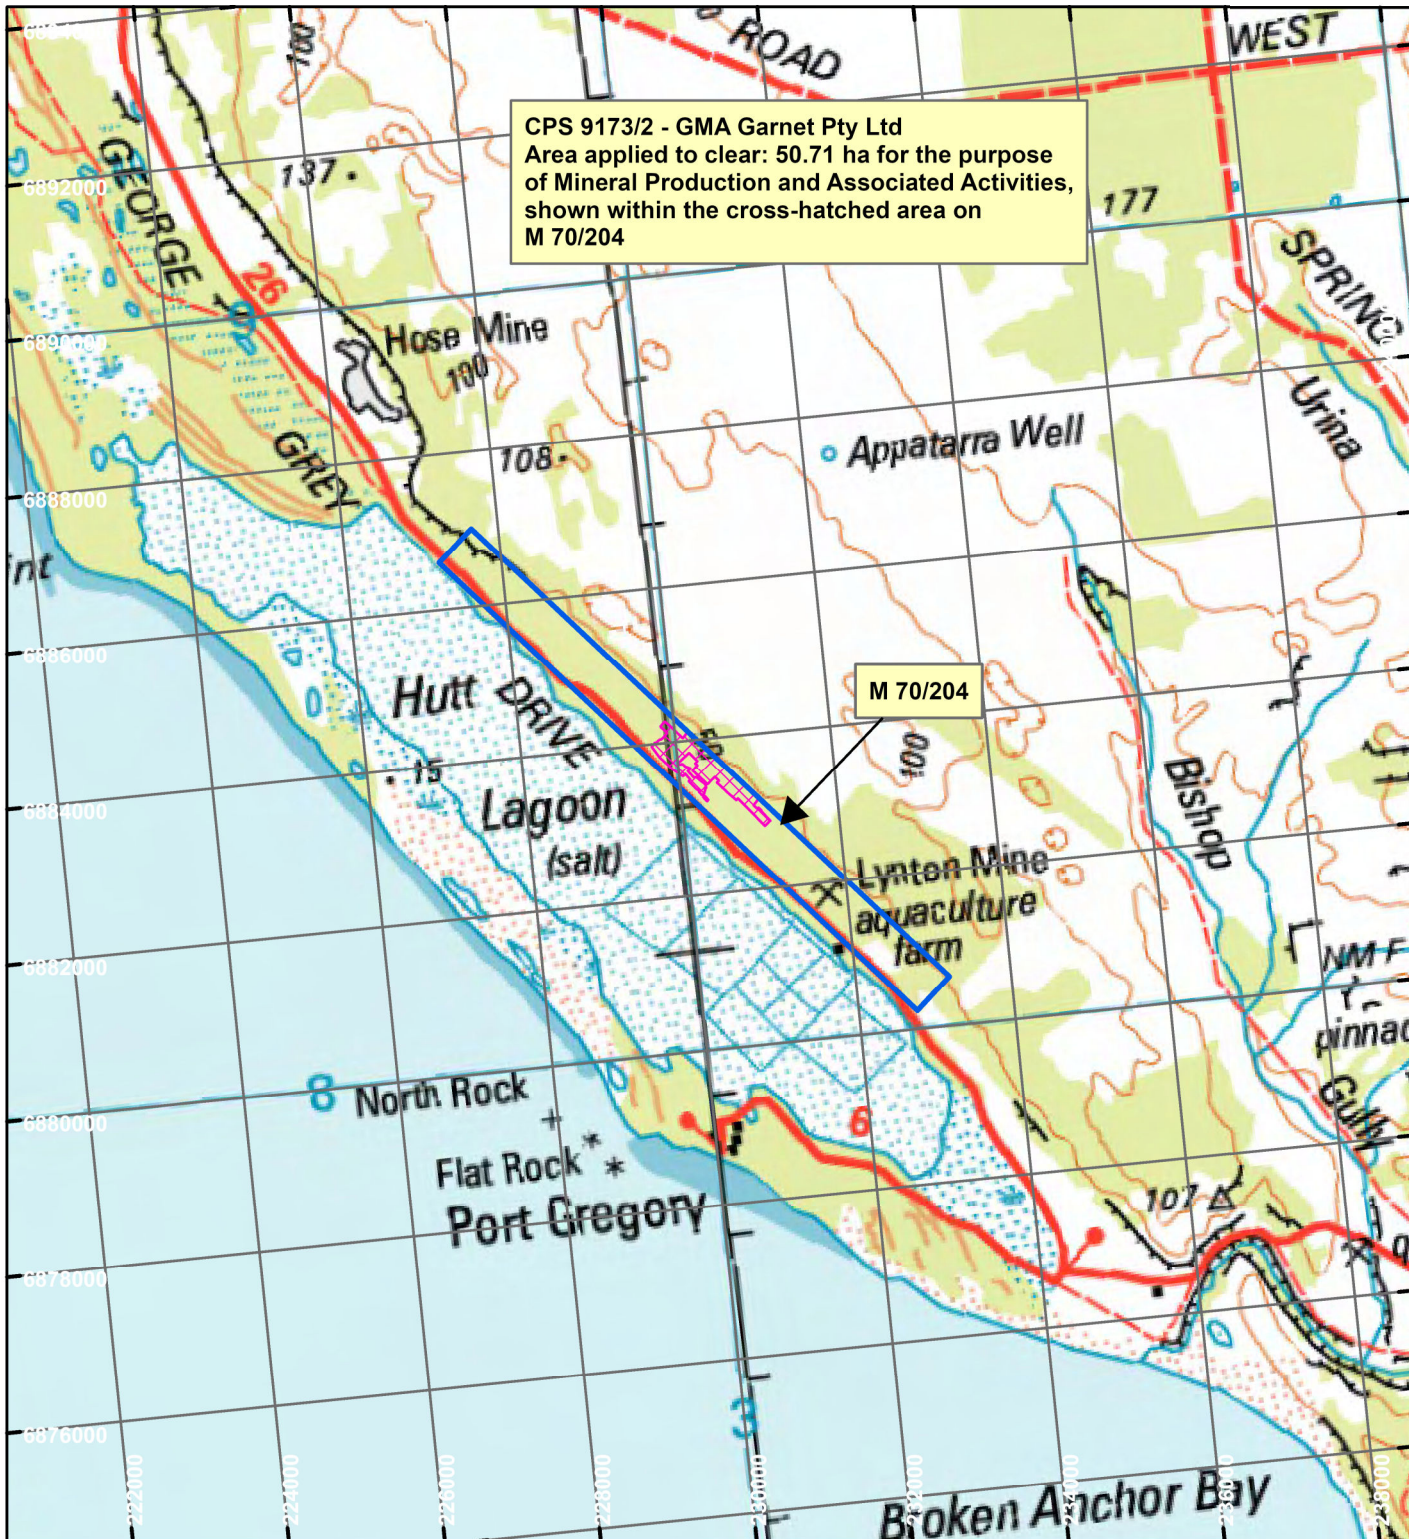

CPS 9173/2- GMA Garnet Pty Ltd

LEGEND

Clearing Instruments

Mining Tenements

Scale 1:100,000

(Approximate when reproduced at A4)

Geocentric Datum Australia 1994

..... Date .....

Officer with delegated authority under Section 20 of the Environmental Protection Act 1986

Information derived from this map should be confirmed with the data custodian acknowledged by the agency acronym in the legend.