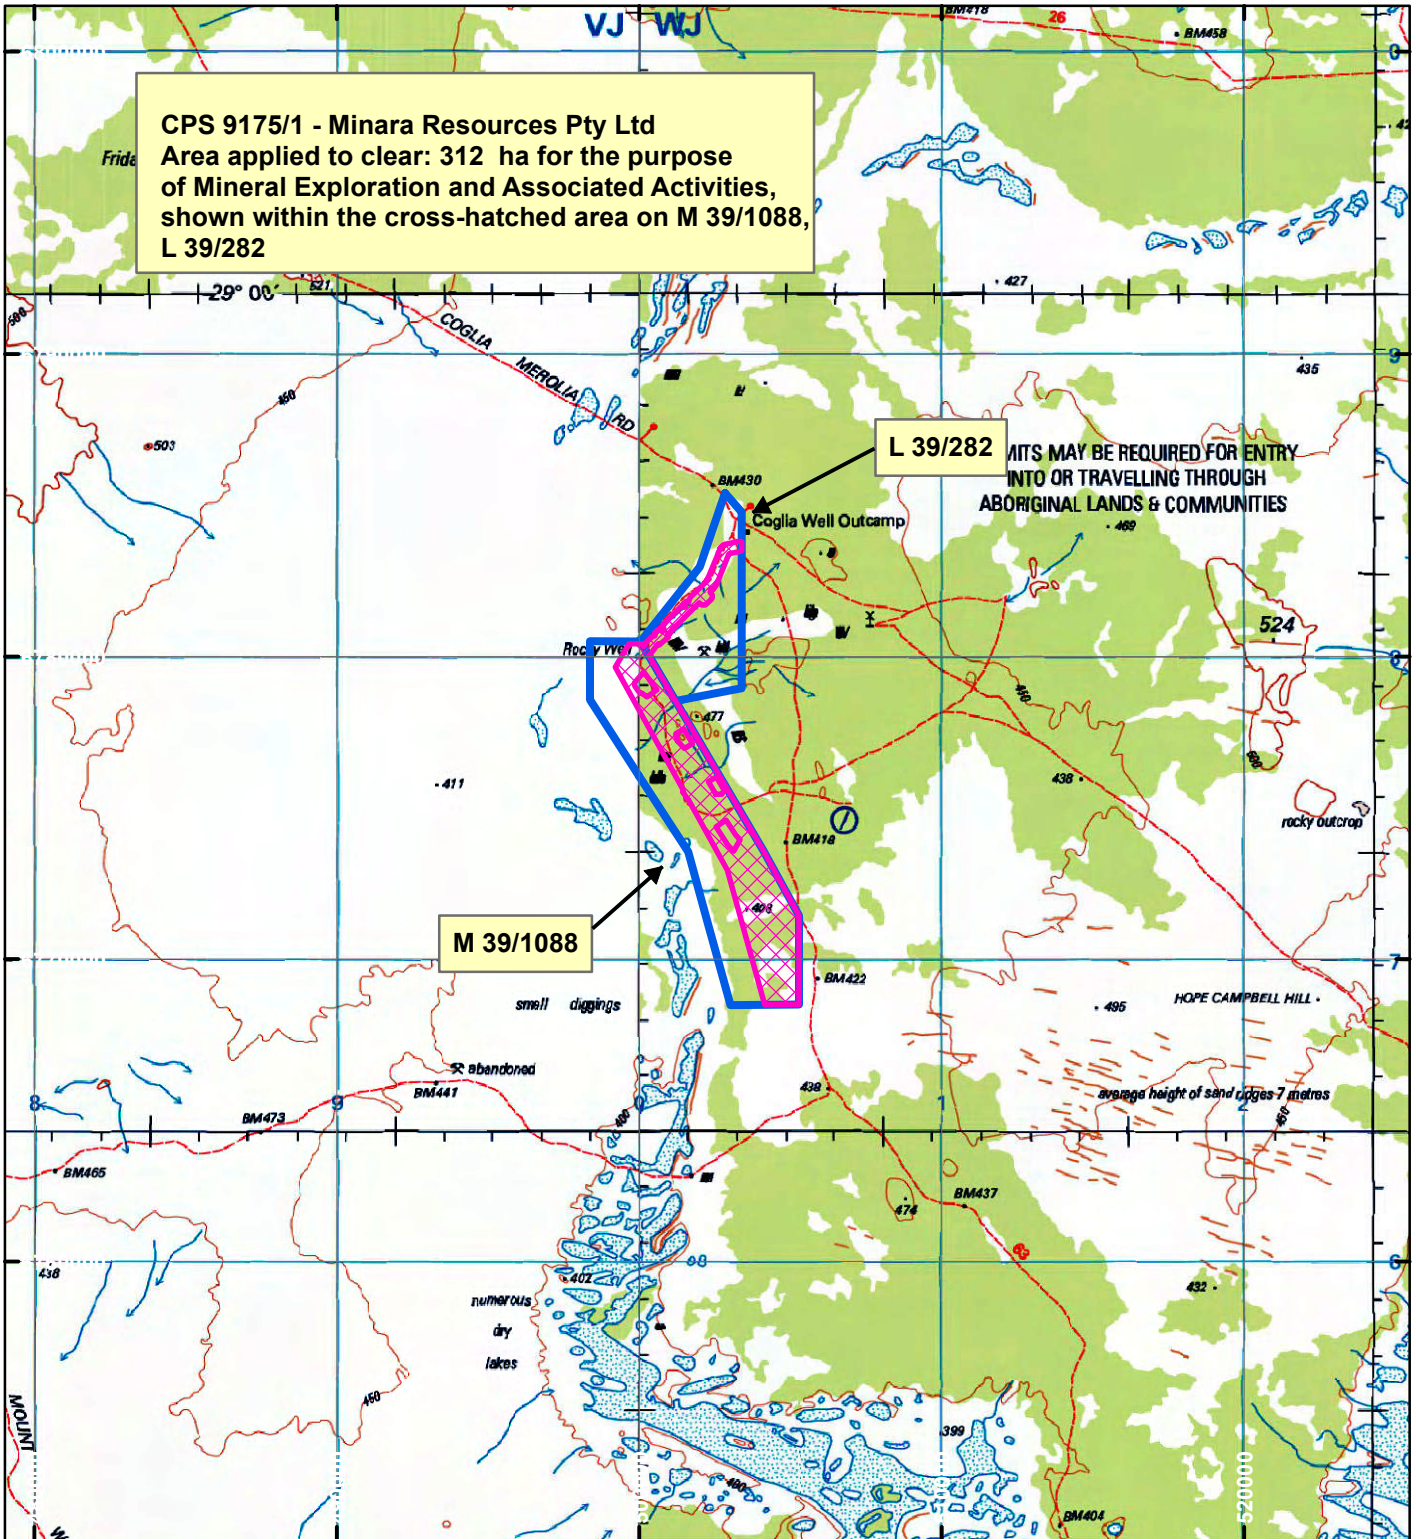

CPS 9175/1 - Minara Resources Pty Ltd

LEGEND

Clearing Instruments

Mining Tenements

Scale 1:250,000

(Approximate when reproduced at A4)

Geocentric Datum Australia 1994

..... Date .....

Officer with delegated authority under Section 20 of the Environmental Protection Act 1986

Information derived from this map should be confirmed with the data custodian acknowledged by the agency acronym in the legend.

WA Crown Copyright 2002