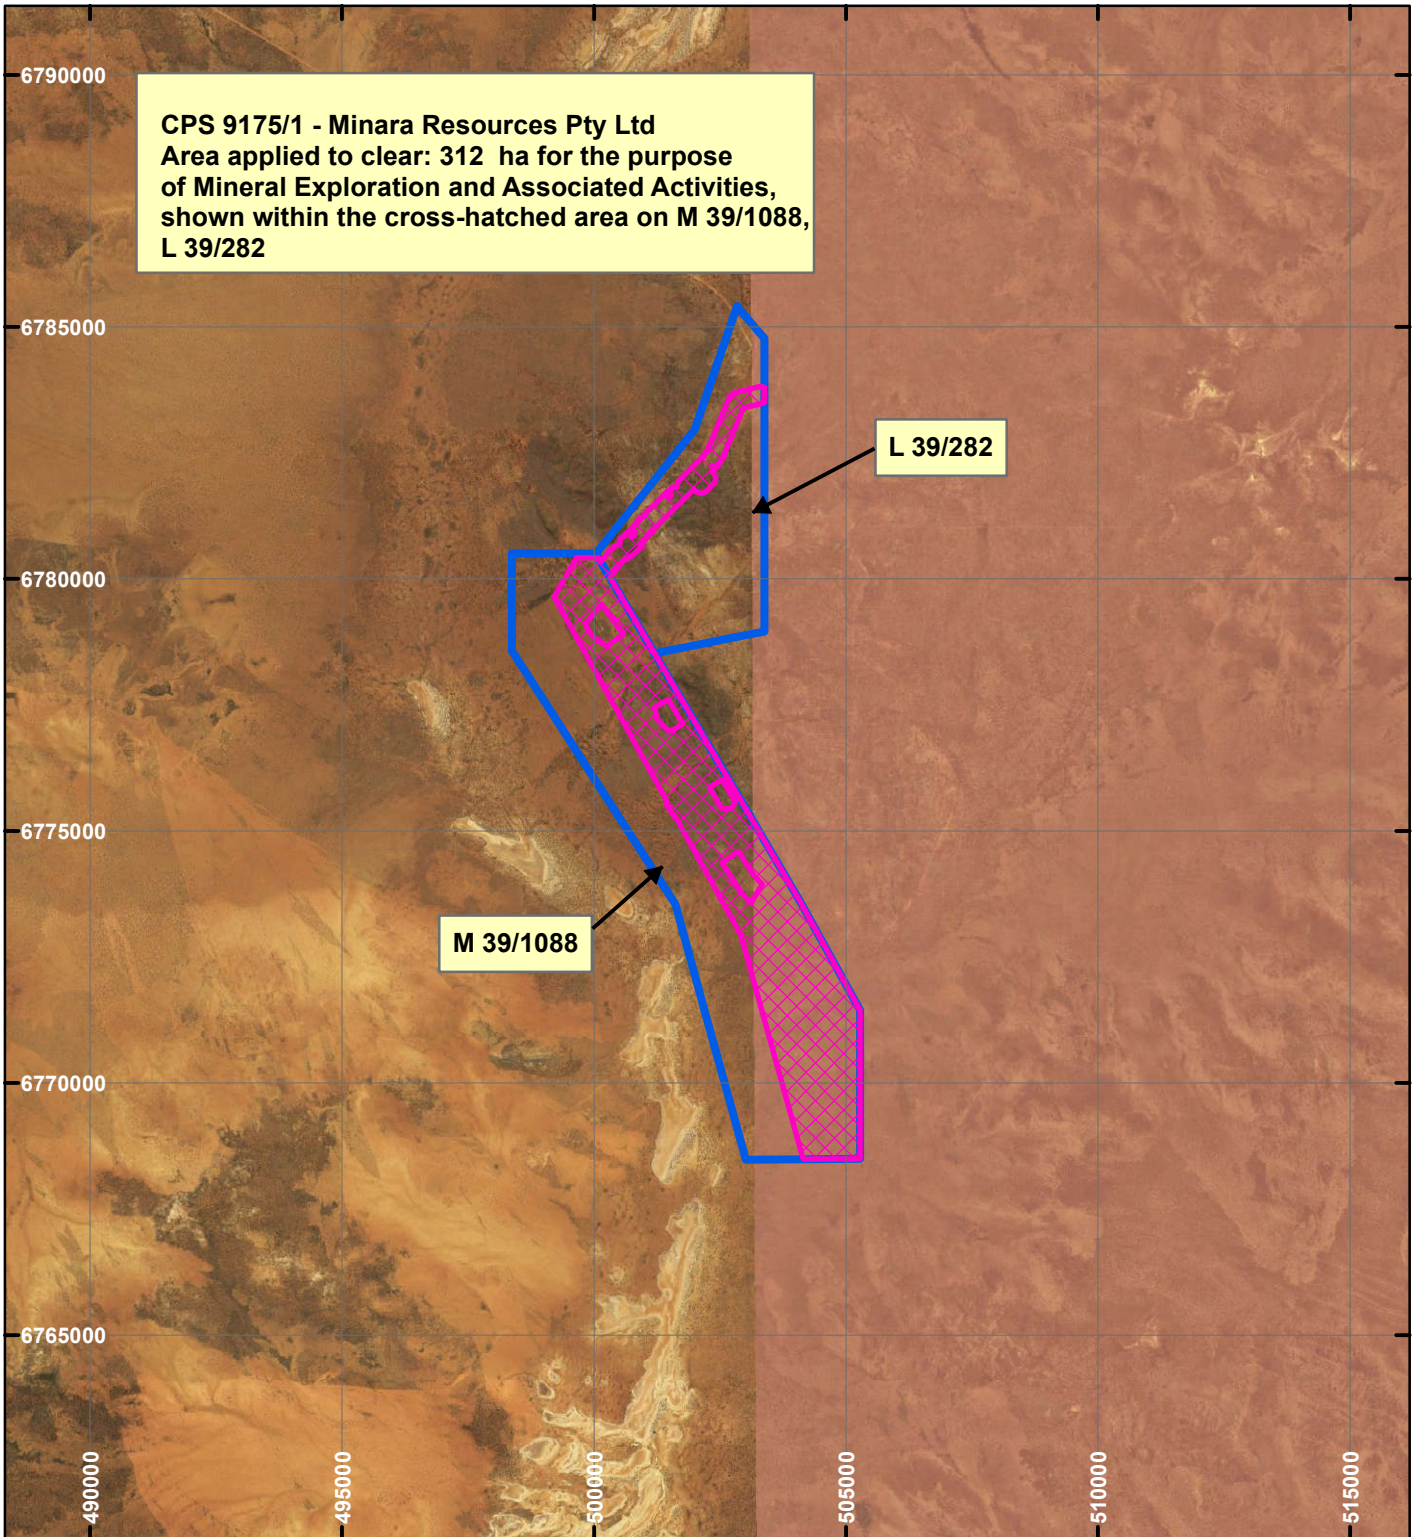

## LEGEND

 Clearing Instruments

 Mining Tenements

Orthophotography sourced from Landgate

Scale 1:150,000

(Approximate when reproduced at A4)

Geocentric Datum Australia 1994

Note: the data in this map have not been projected. This may result in geometric distortion or measurement inaccuracies.