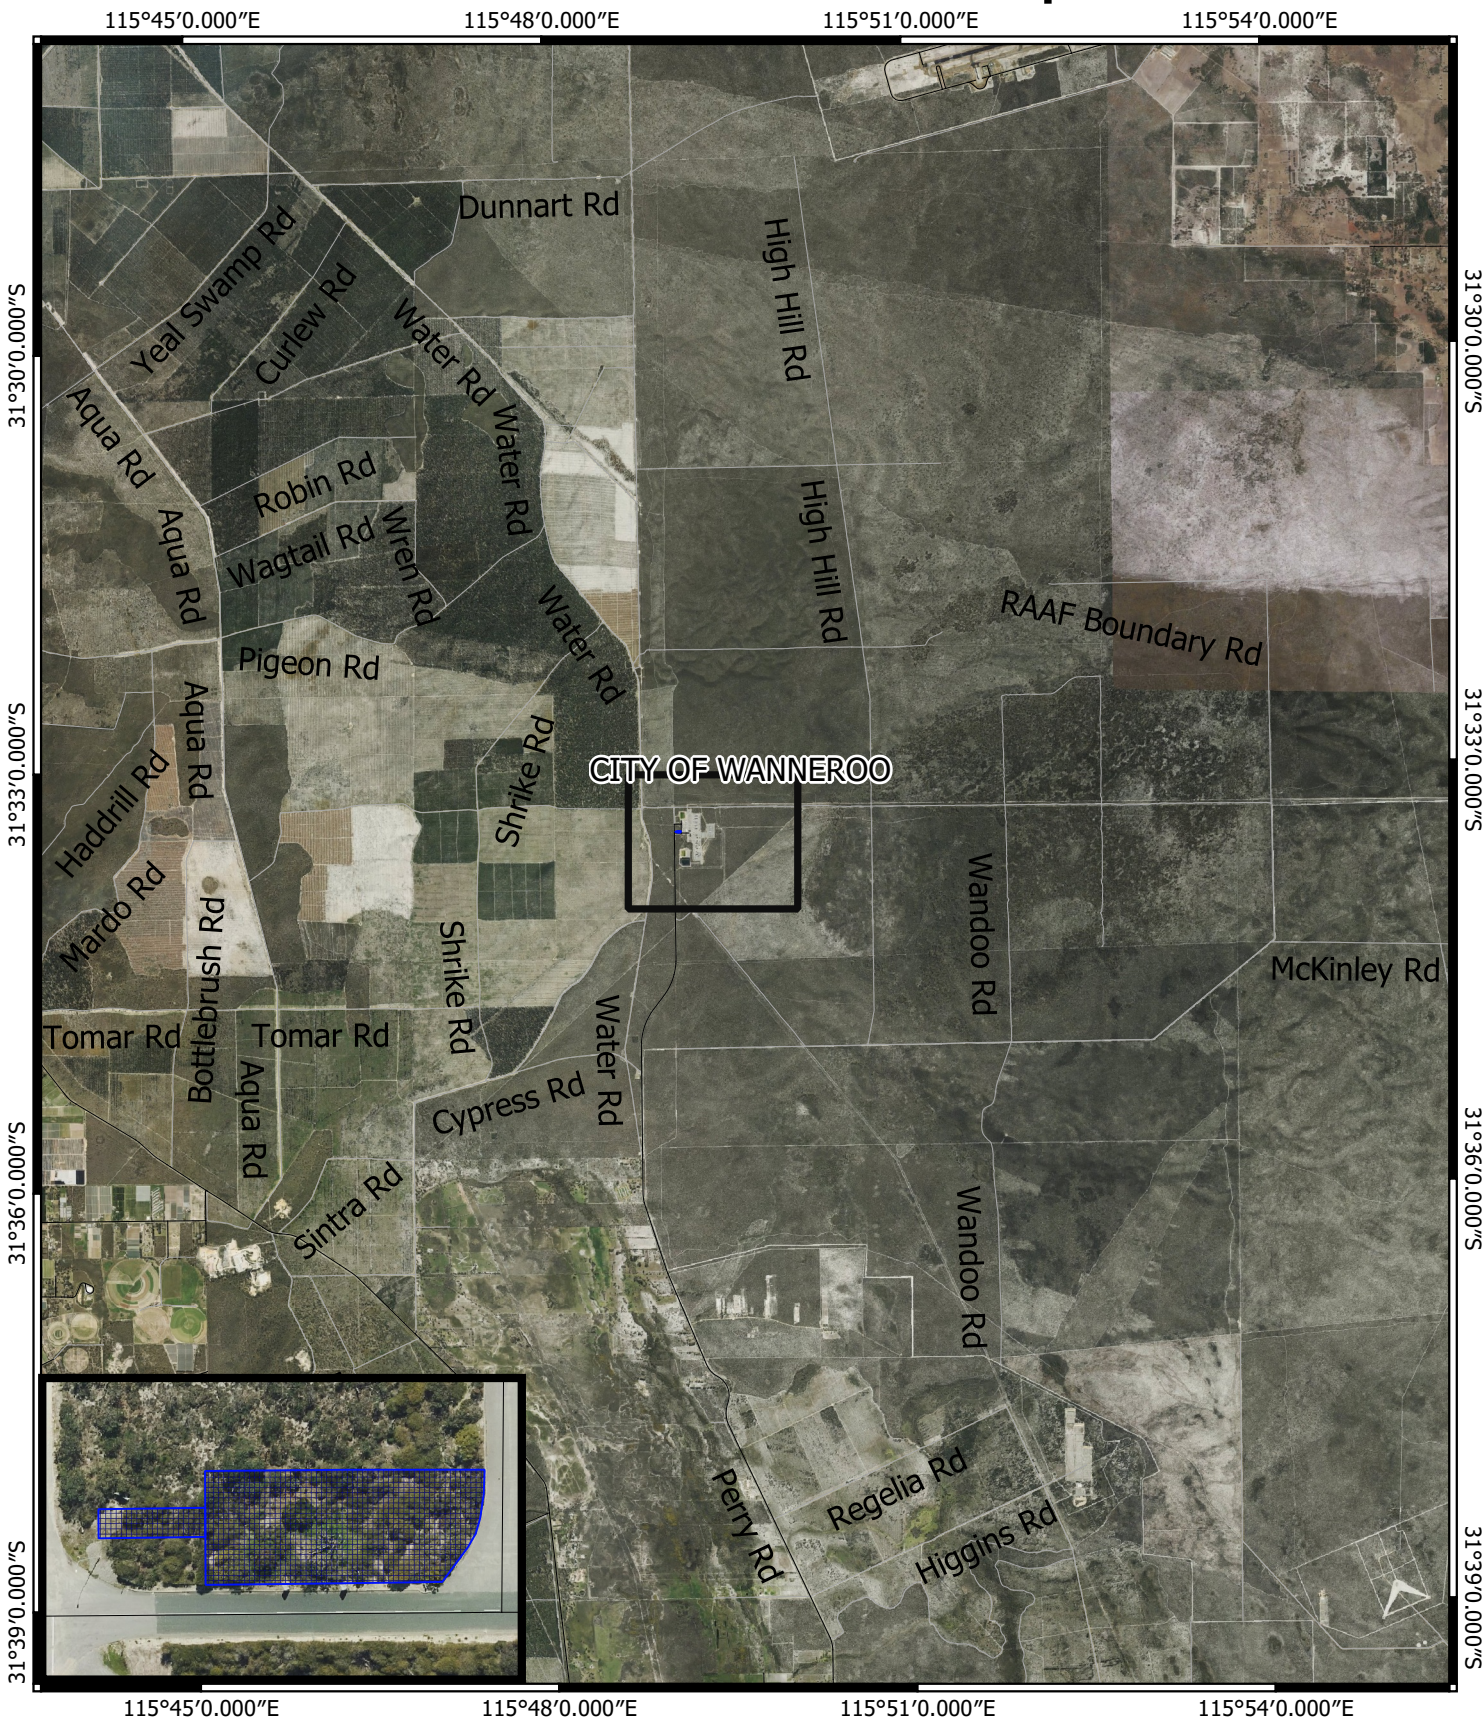

CPS 9181/1 - Context Map

- CPS layers
-  CPS areas applied to clear
- Legend
-  Local Rd - Sealed
 -  Local Rd - Other
- Image

1:100000

0 1 2 3 km

GOVERNMENT OF
WESTERN AUSTRALIA

MGA94
Geocentric Datum of Australia 1994