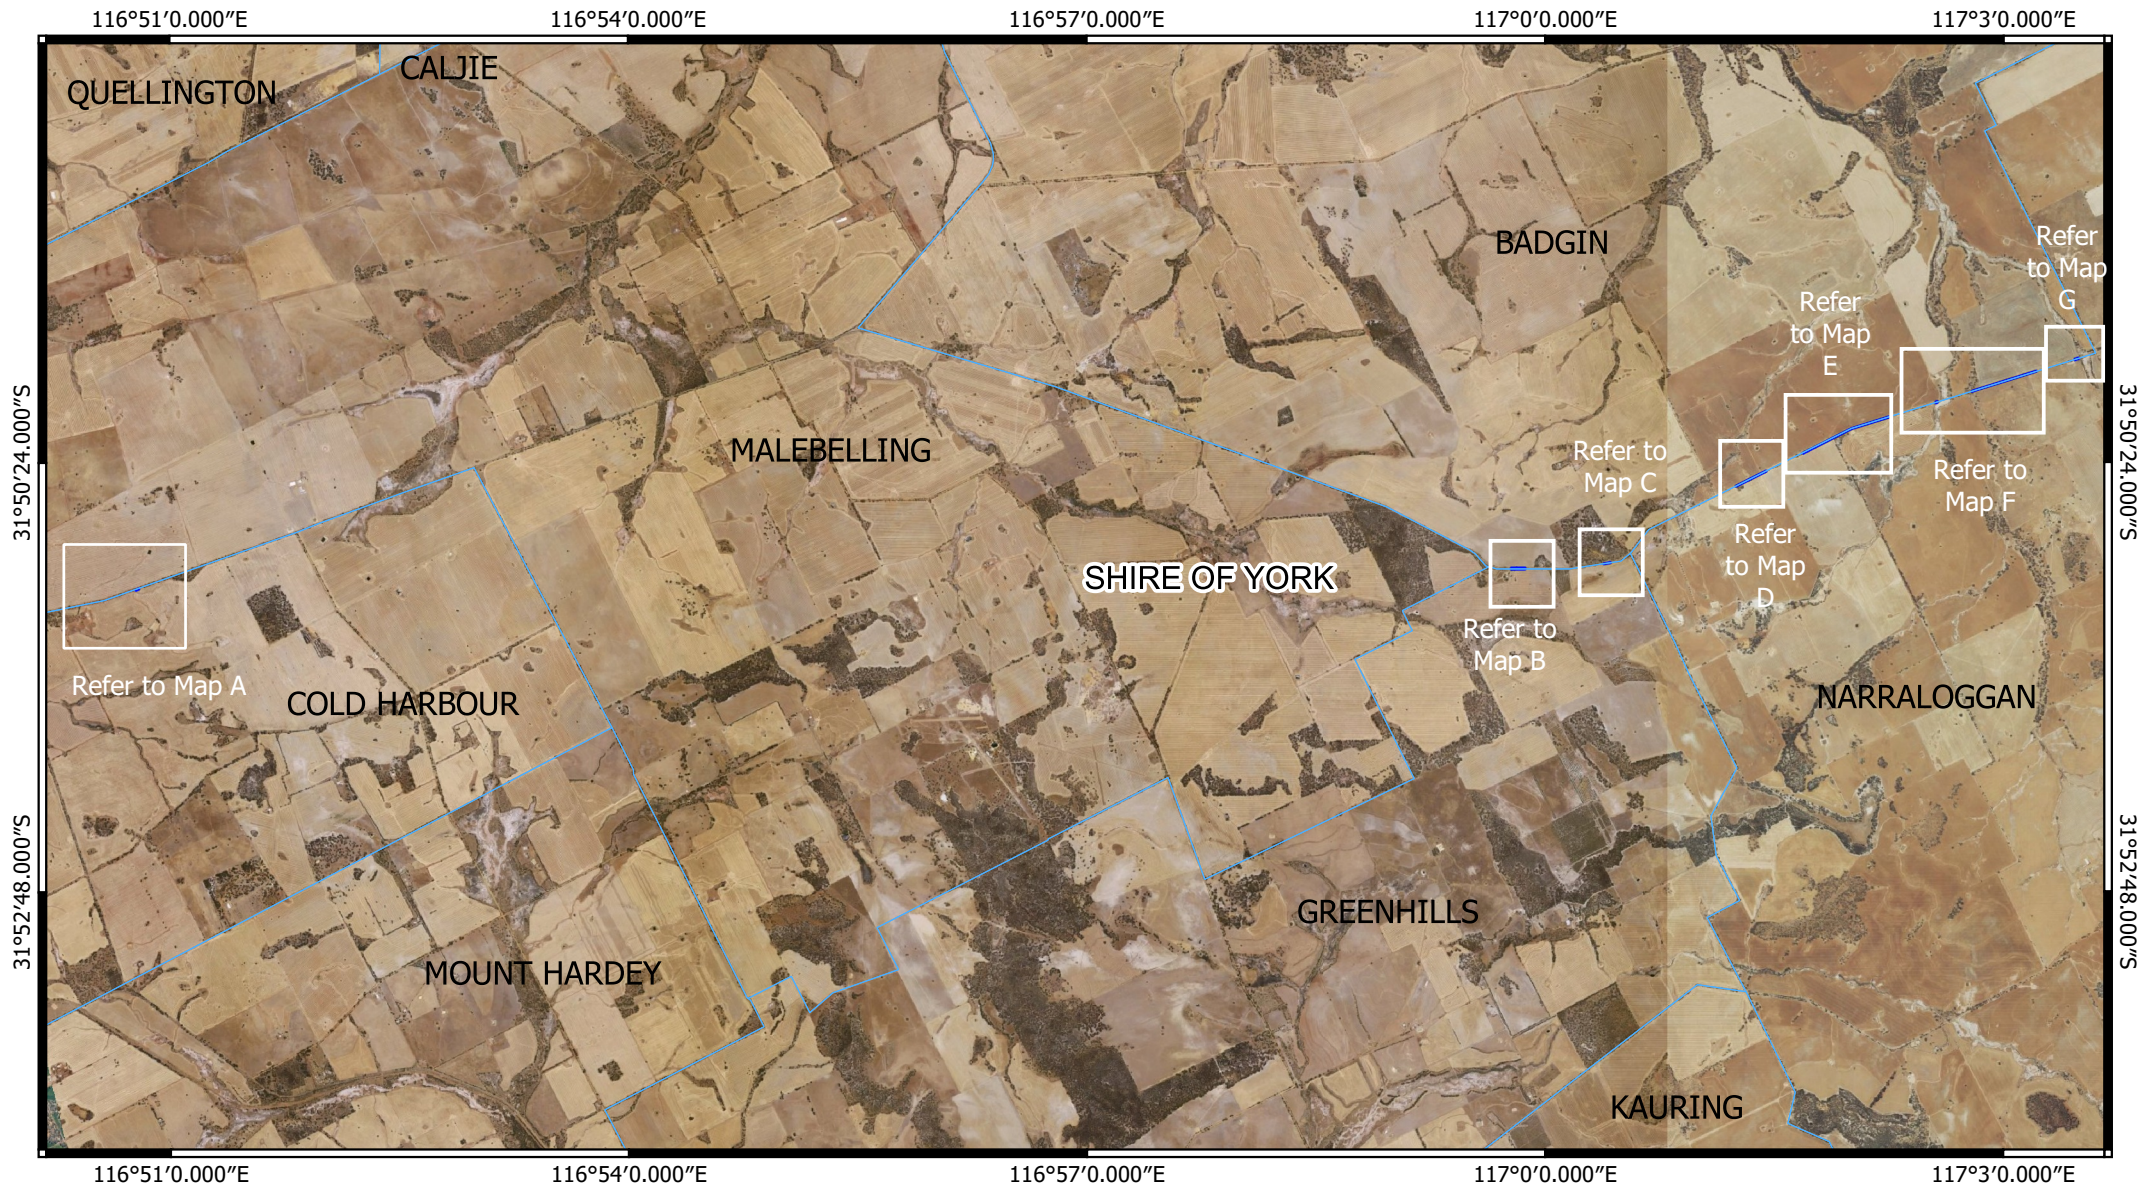

CPS 9184/1 - Context Map

base layers

 Localities - Landgate

Map Legend

 CPS areas applied to clear

 Local Government Authorities

Image

MGA 94
Geocentric Datum of Australia 1994

1:78000

GOVERNMENT OF
WESTERN AUSTRALIA