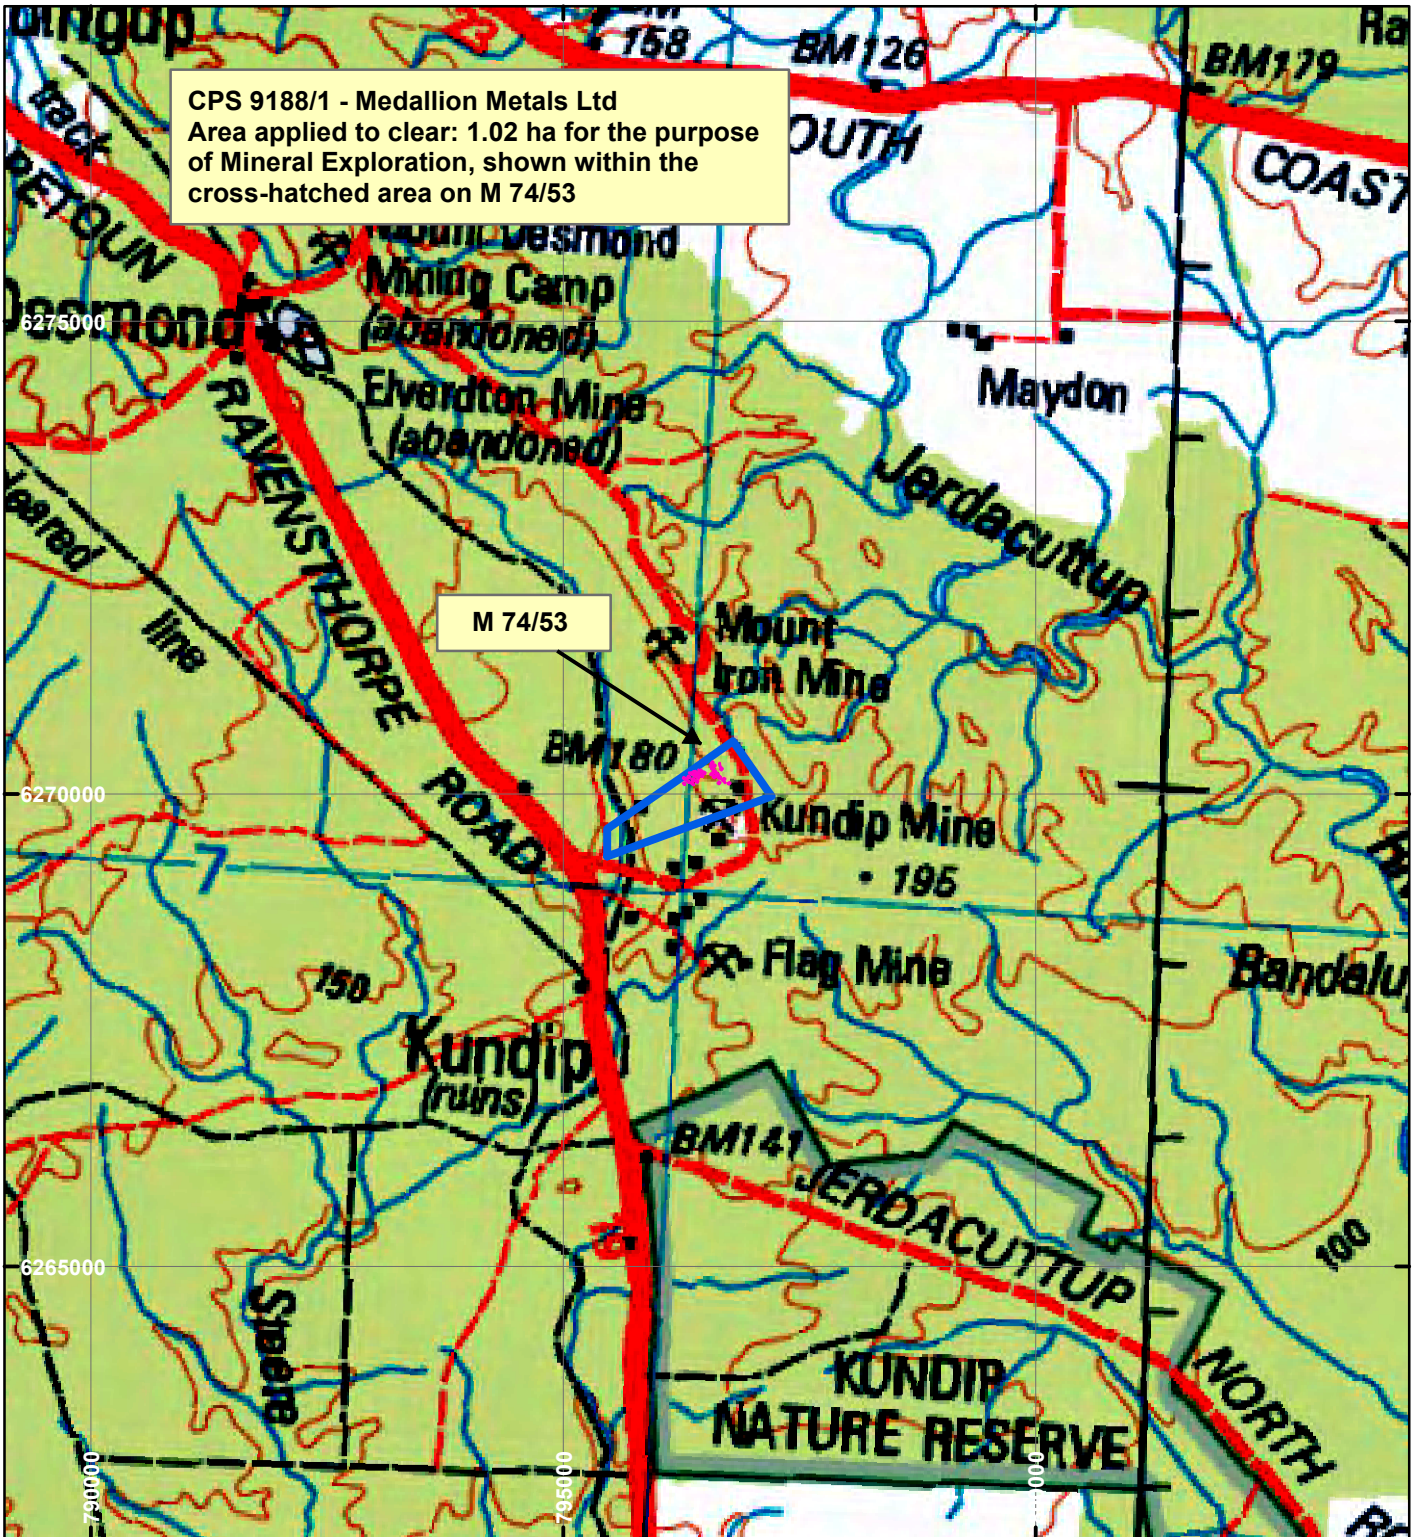

## LEGEND

Clearing Instruments

Mining Tenements

Geocentric Datum Australia 1994

Note: the data in this map have not been projected. This may result in geometric distortion or measurement inaccuracies.

..... Date .....