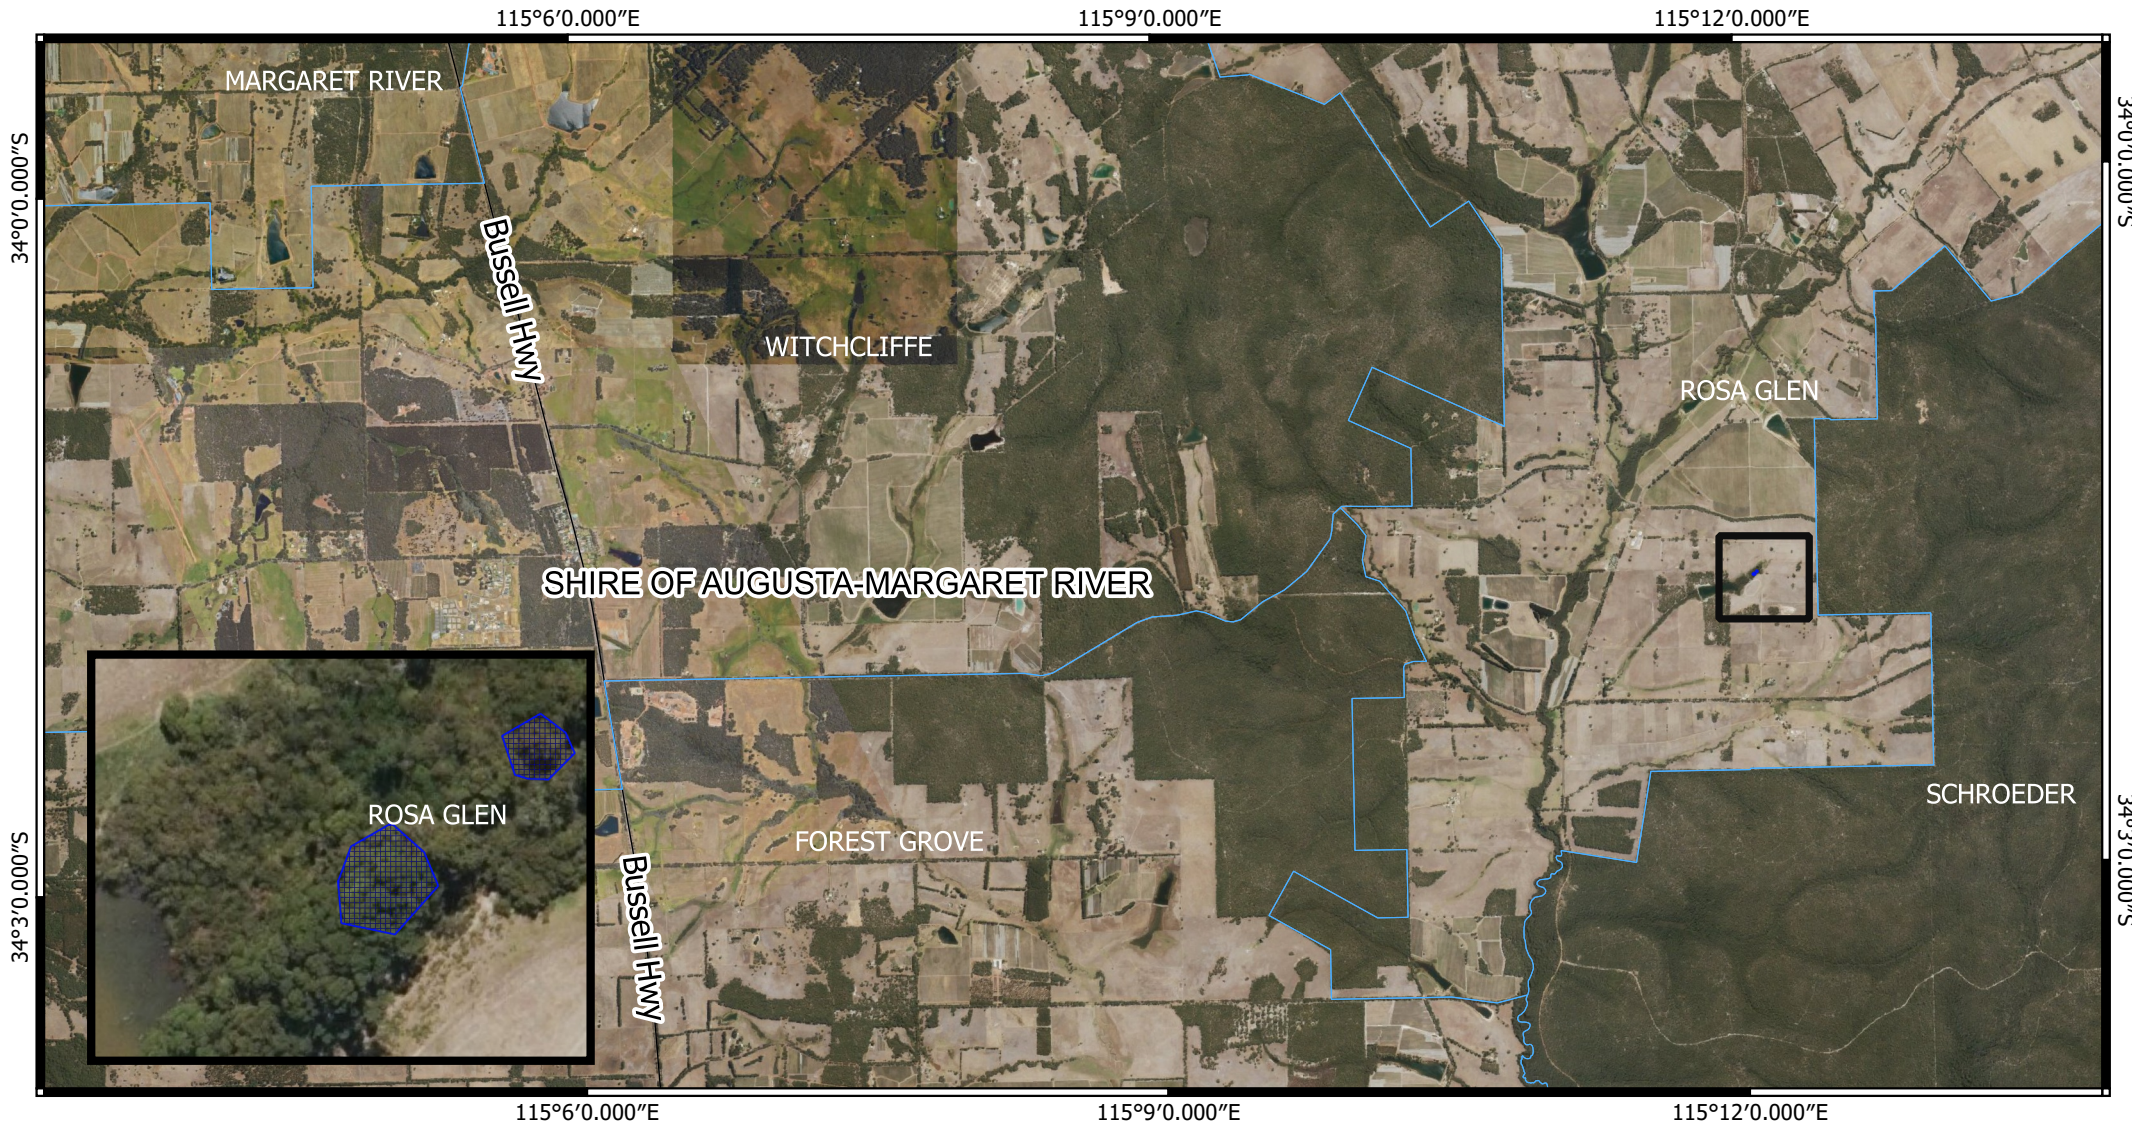

# CPS 9193/1 - Context Map

## base layers

 Localities - Landgate

## Map Legend

 CPS areas applied to clear

 Local Government Authorities

## Road Centrelines

 Highway

Image

MGA 94  
Geocentric Datum of Australia 1994

0 1 2 km

1:60000

GOVERNMENT OF  
WESTERN AUSTRALIA