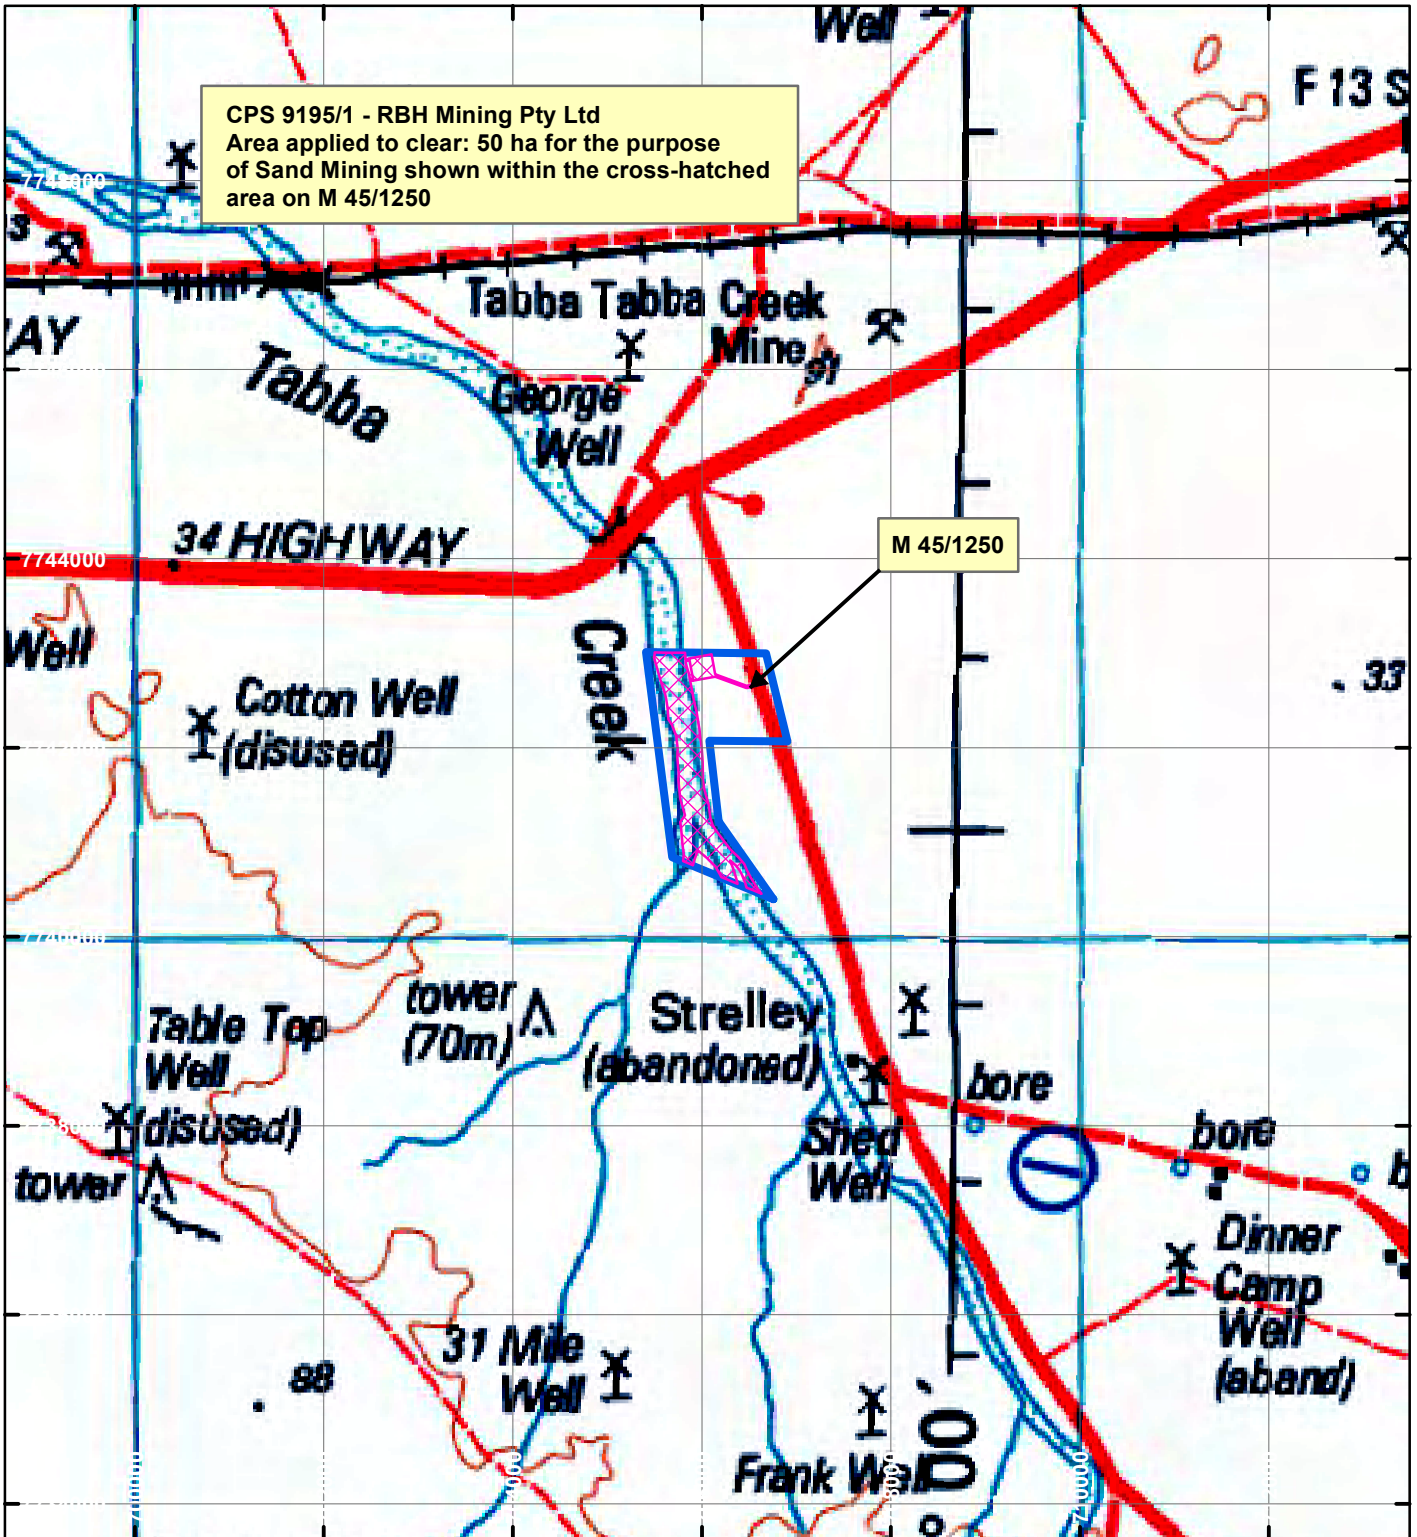

# CPS 9195/1 - RBH Mining Pty Ltd

## LEGEND

-  Clearing Instruments
-  Mining Tenements

Orthophotography sourced from Landgate

Geocentric Datum Australia 1994

Note: the data in this map have not been projected. This may result in geometric distortion or measurement inaccuracies.