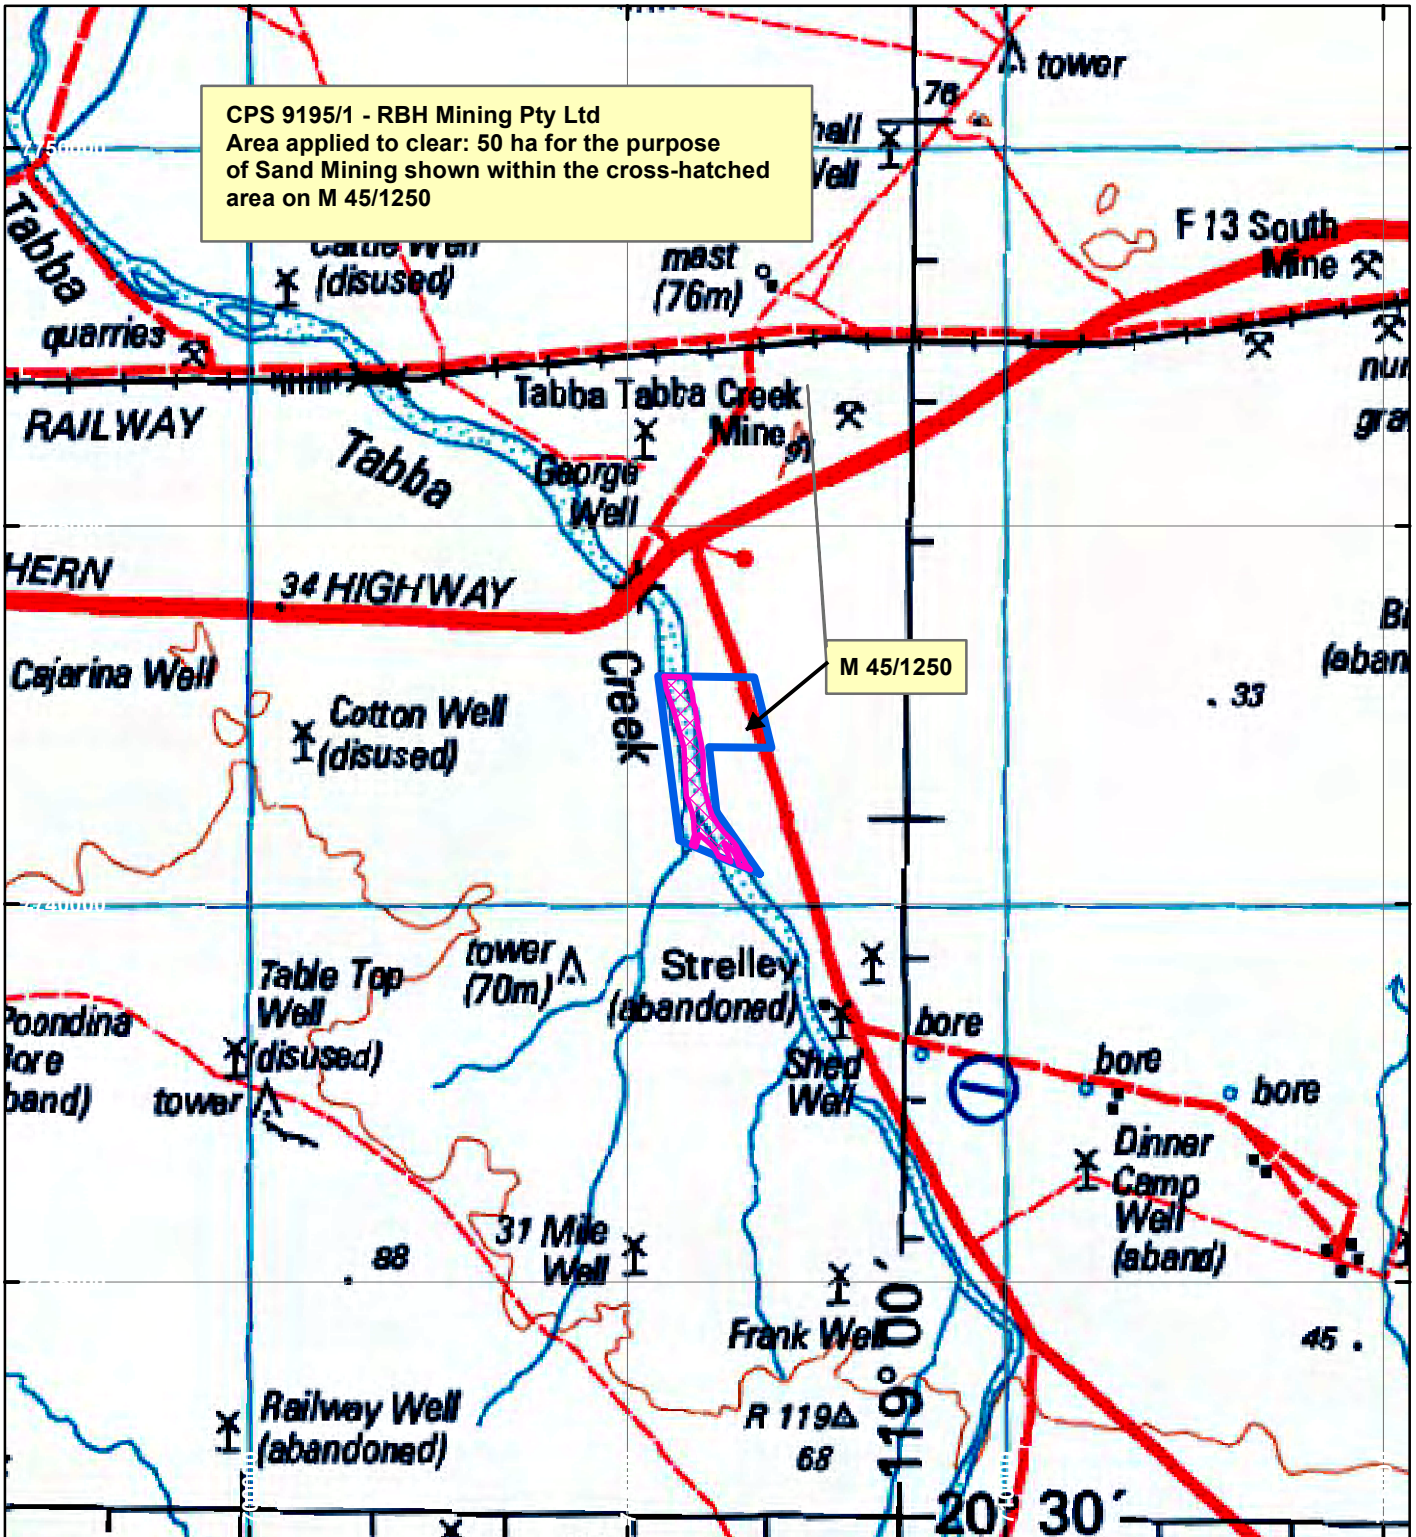

# CPS 9195/1 - RBH Mining Pty Ltd

## LEGEND

Clearing Instruments

Mining Tenements

Scale 1:100,000

(Approximate when reproduced at A4)

Geocentric Datum Australia 1994

Note: the data in this map have not been projected. This may result in geometric distortion or measurement inaccuracies.