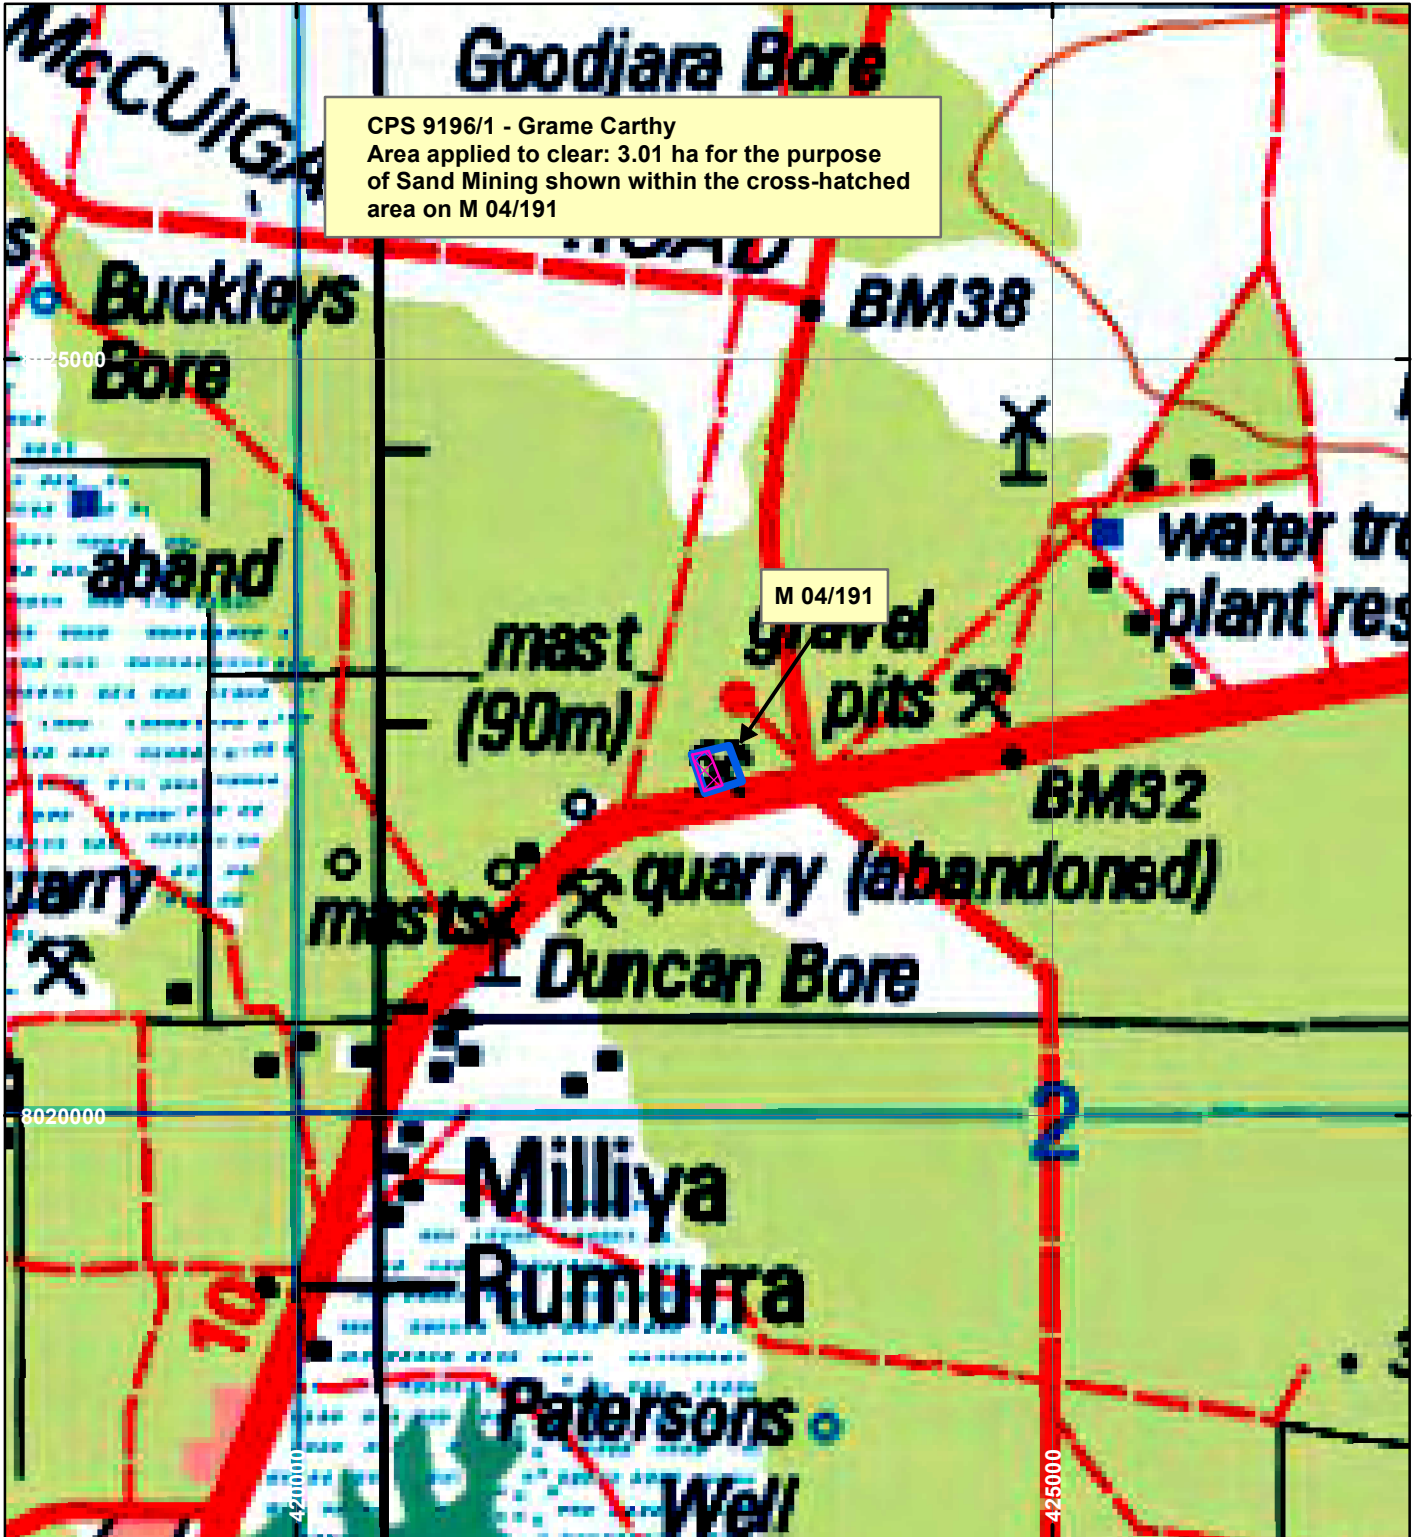

CPS 9196/1 - Graeme Carthy

LEGEND

Clearing Instruments

Mining Tenements

Scale 1:50,000

(Approximate when reproduced at A4)

Geocentric Datum Australia 1994

Note: the data in this map have not been projected. This may result in geometric distortion or measurement inaccuracies.

..... Date

Officer with delegated authority under Section 20 of the Environmental Protection Act 1986

Information derived from this map should be confirmed with the data custodian acknowledged by the agency acronym in the legend.