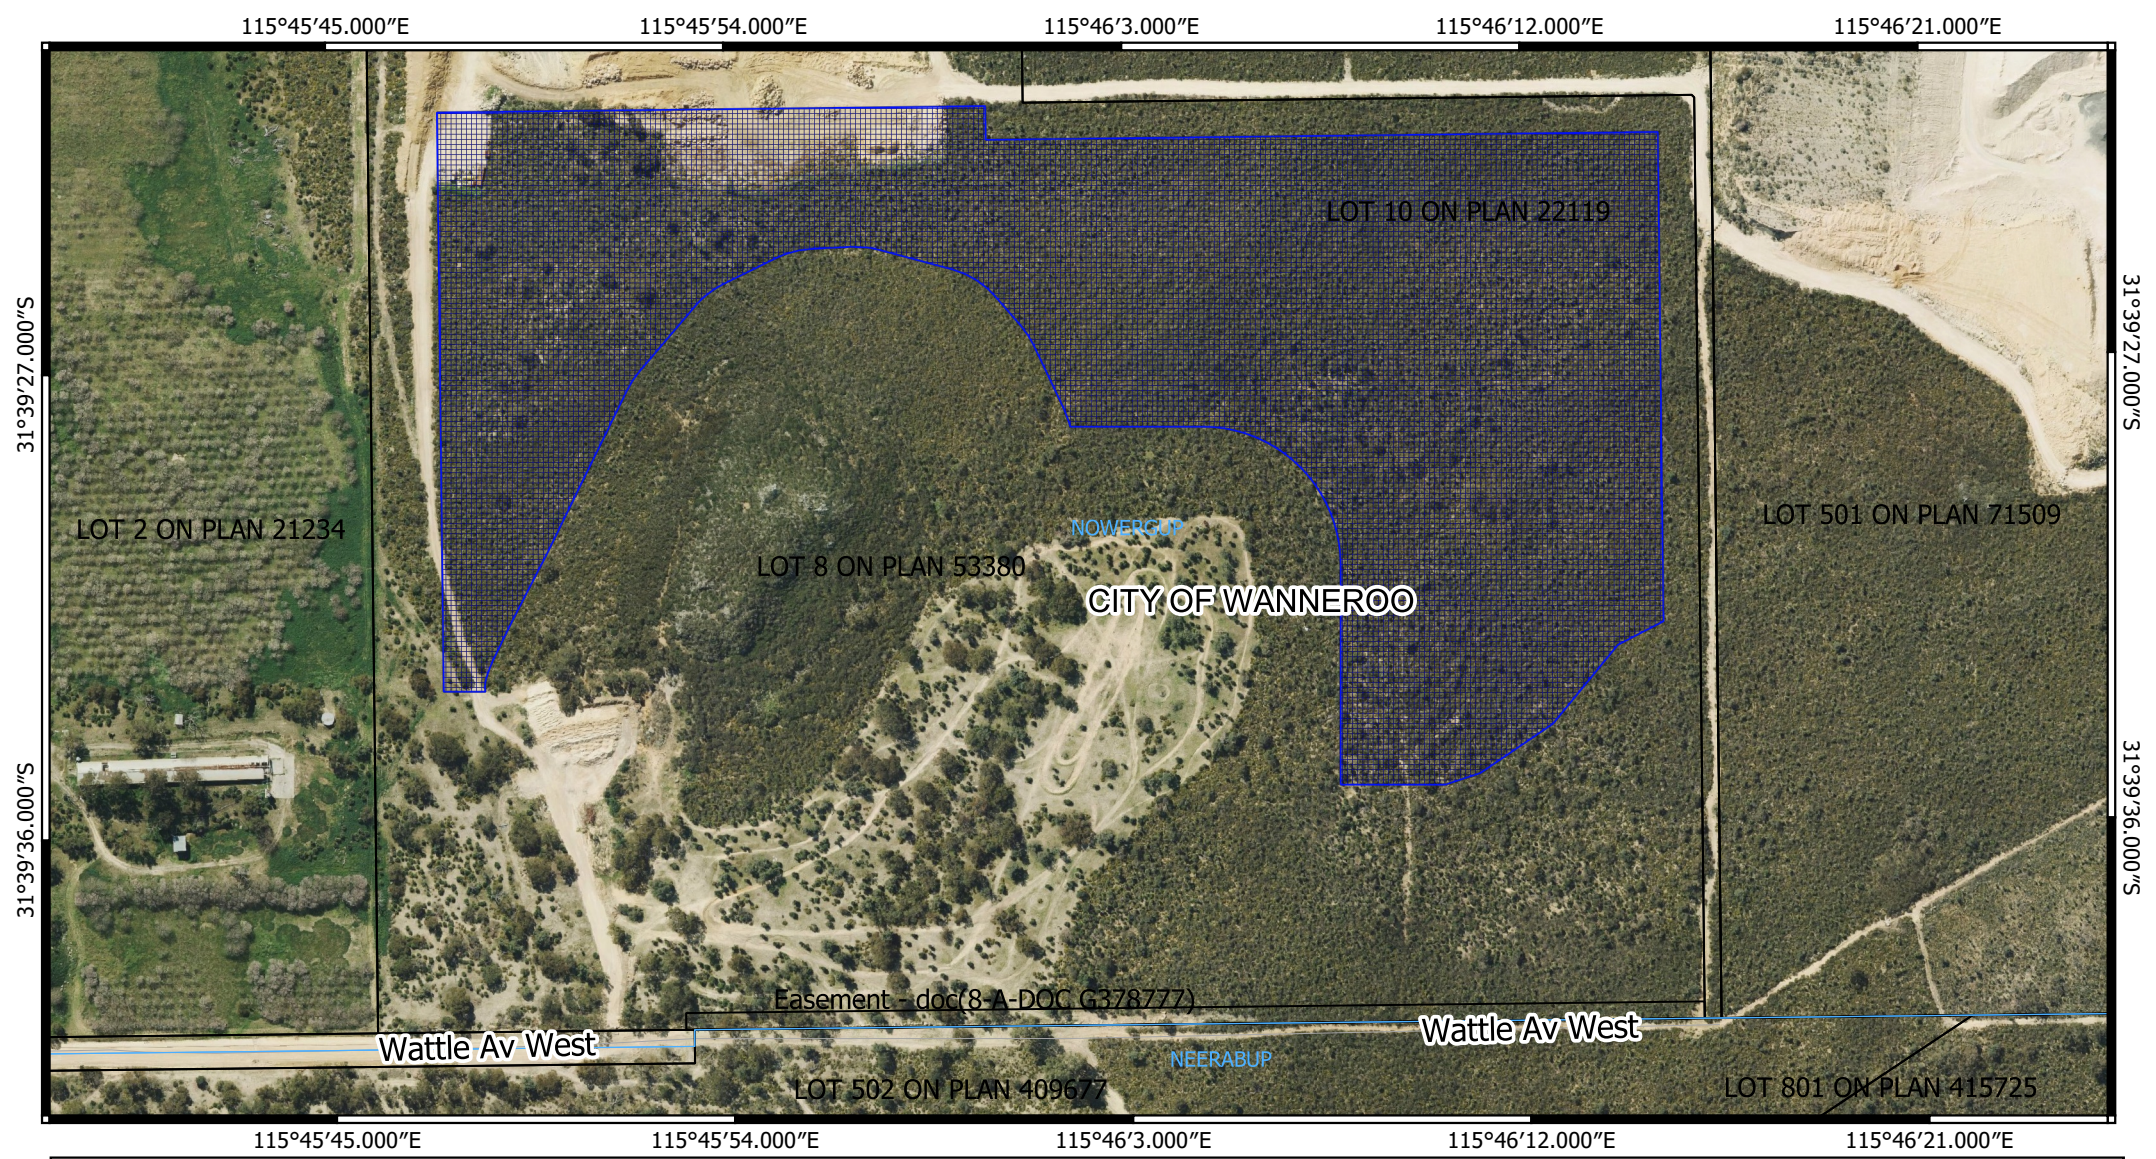

CPS 9197/1 - Map

base layers
 Localities - Landgate

Road Centrelines
 Local Rd - Other

Legend
 CPS areas applied to clear
 Land TenureLGate - 226
 Local Government Authorities

Image

1:4500

GOVERNMENT OF WESTERN AUSTRALIA