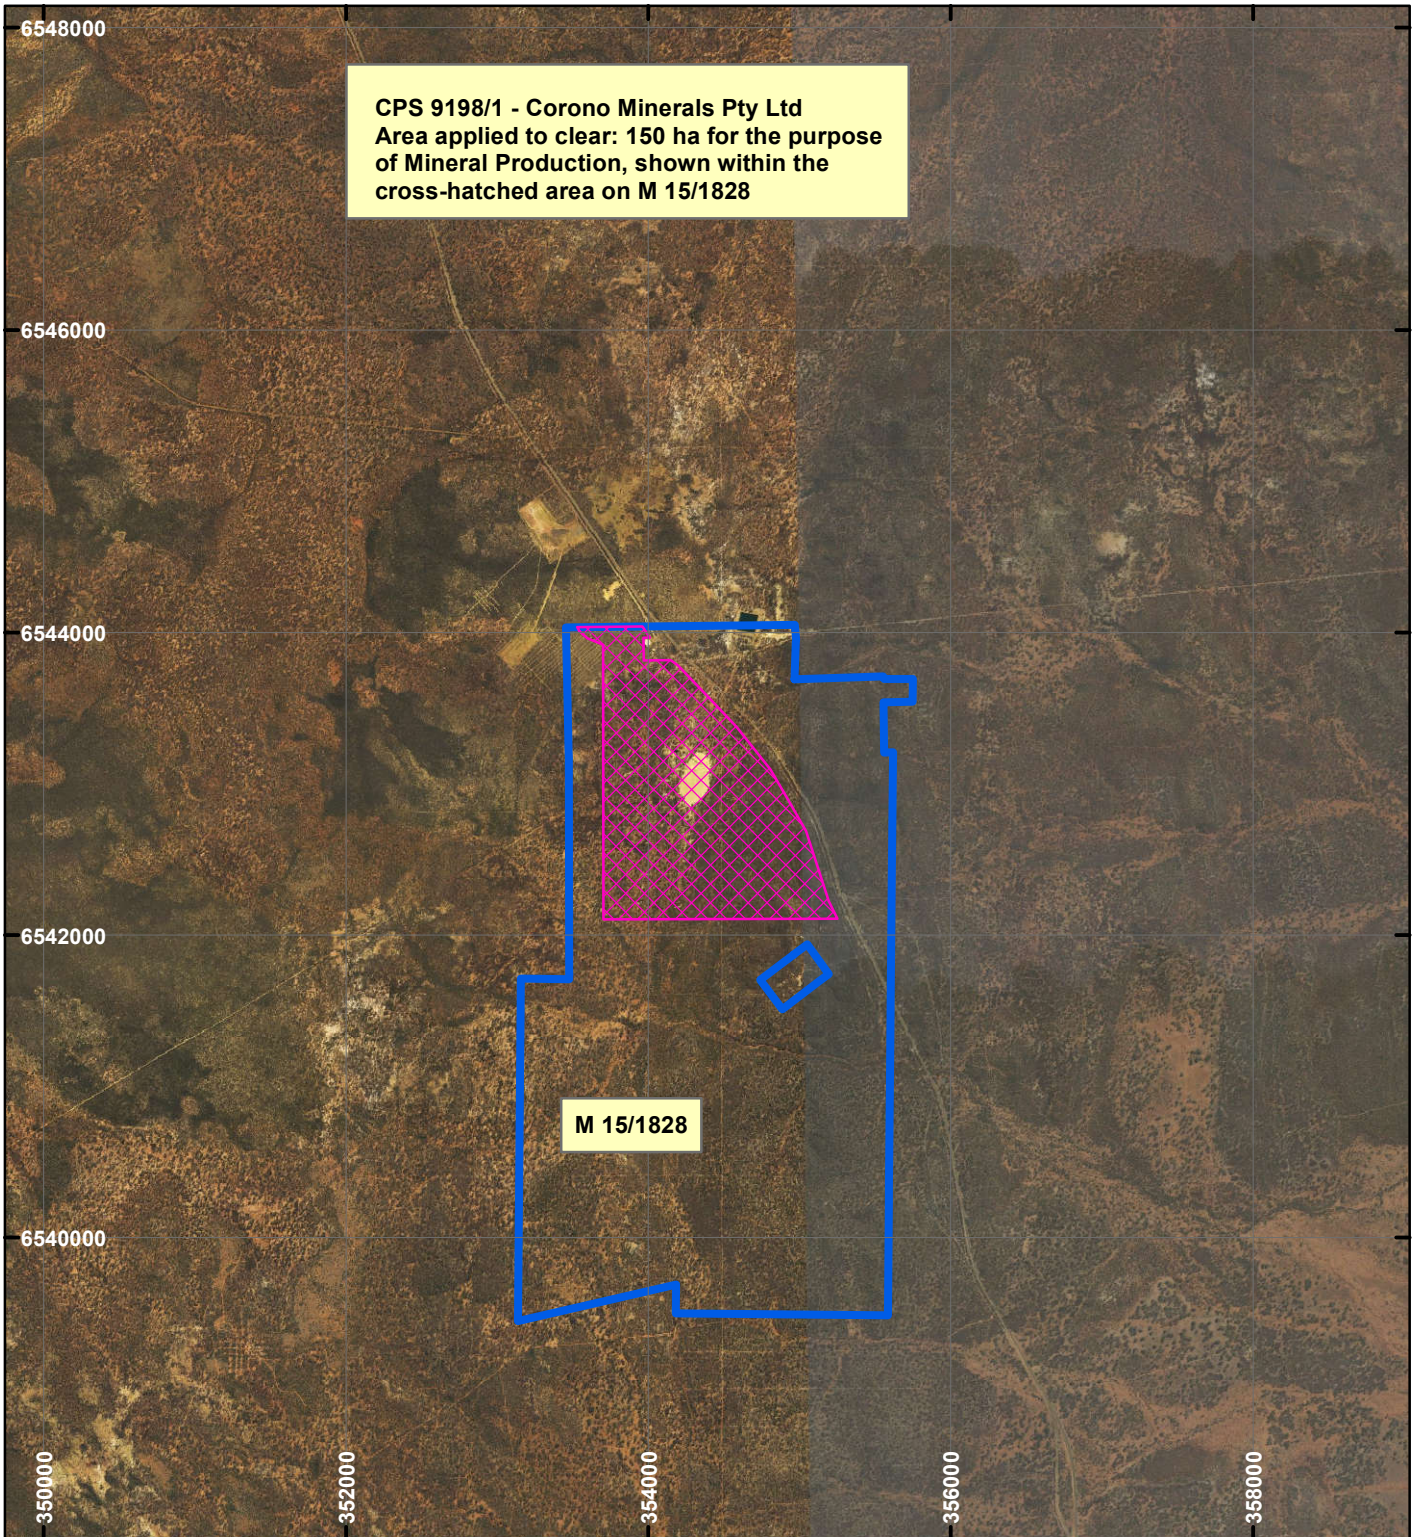

CPS 9198/1 - Corono Minerals Pty Ltd

LEGEND

Clearing Instruments

Mining Tenements

Orthophotography sourced from Landgate

Scale 1:50,000

(Approximate when reproduced at A4)

Geocentric Datum Australia 1994

Note: the data in this map have not been projected. This may result in geometric distortion or measurement inaccuracies.

..... Date

Officer with delegated authority under Section 20 of
the Environmental Protection Act 1986

Information derived from this map should be
confirmed with the data custodian acknowledged
by the agency acronym in the legend.

WA Crown Copyright 2002