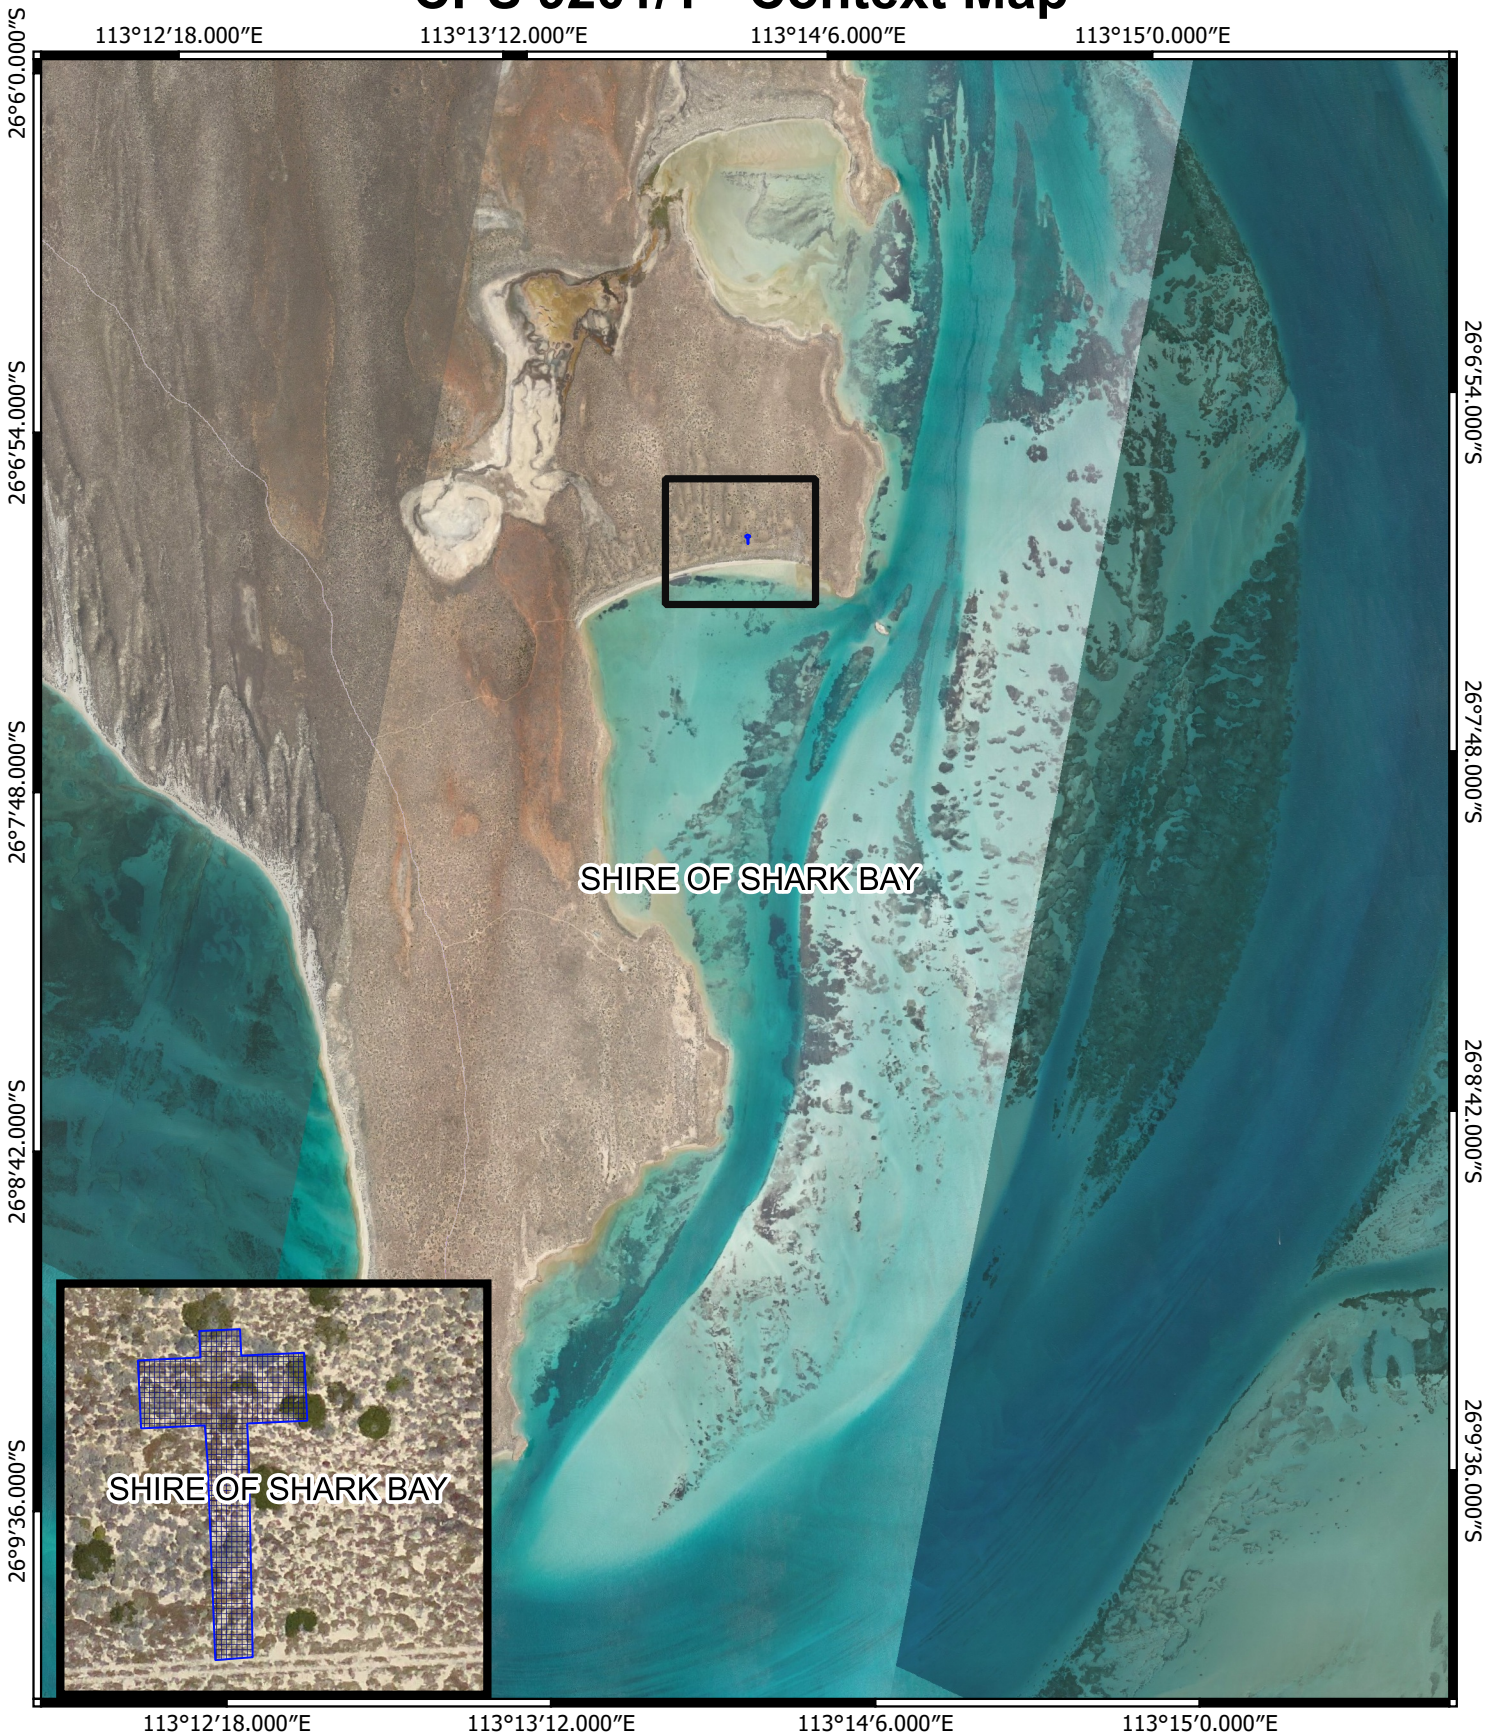

CPS 9201/1 - Context Map

Legend

-  CPS areas applied to clear
-  Local Government Authorities

Image

1:35000

GOVERNMENT OF
WESTERN AUSTRALIA

MGA 94
Geocentric Datum of Australia 1994