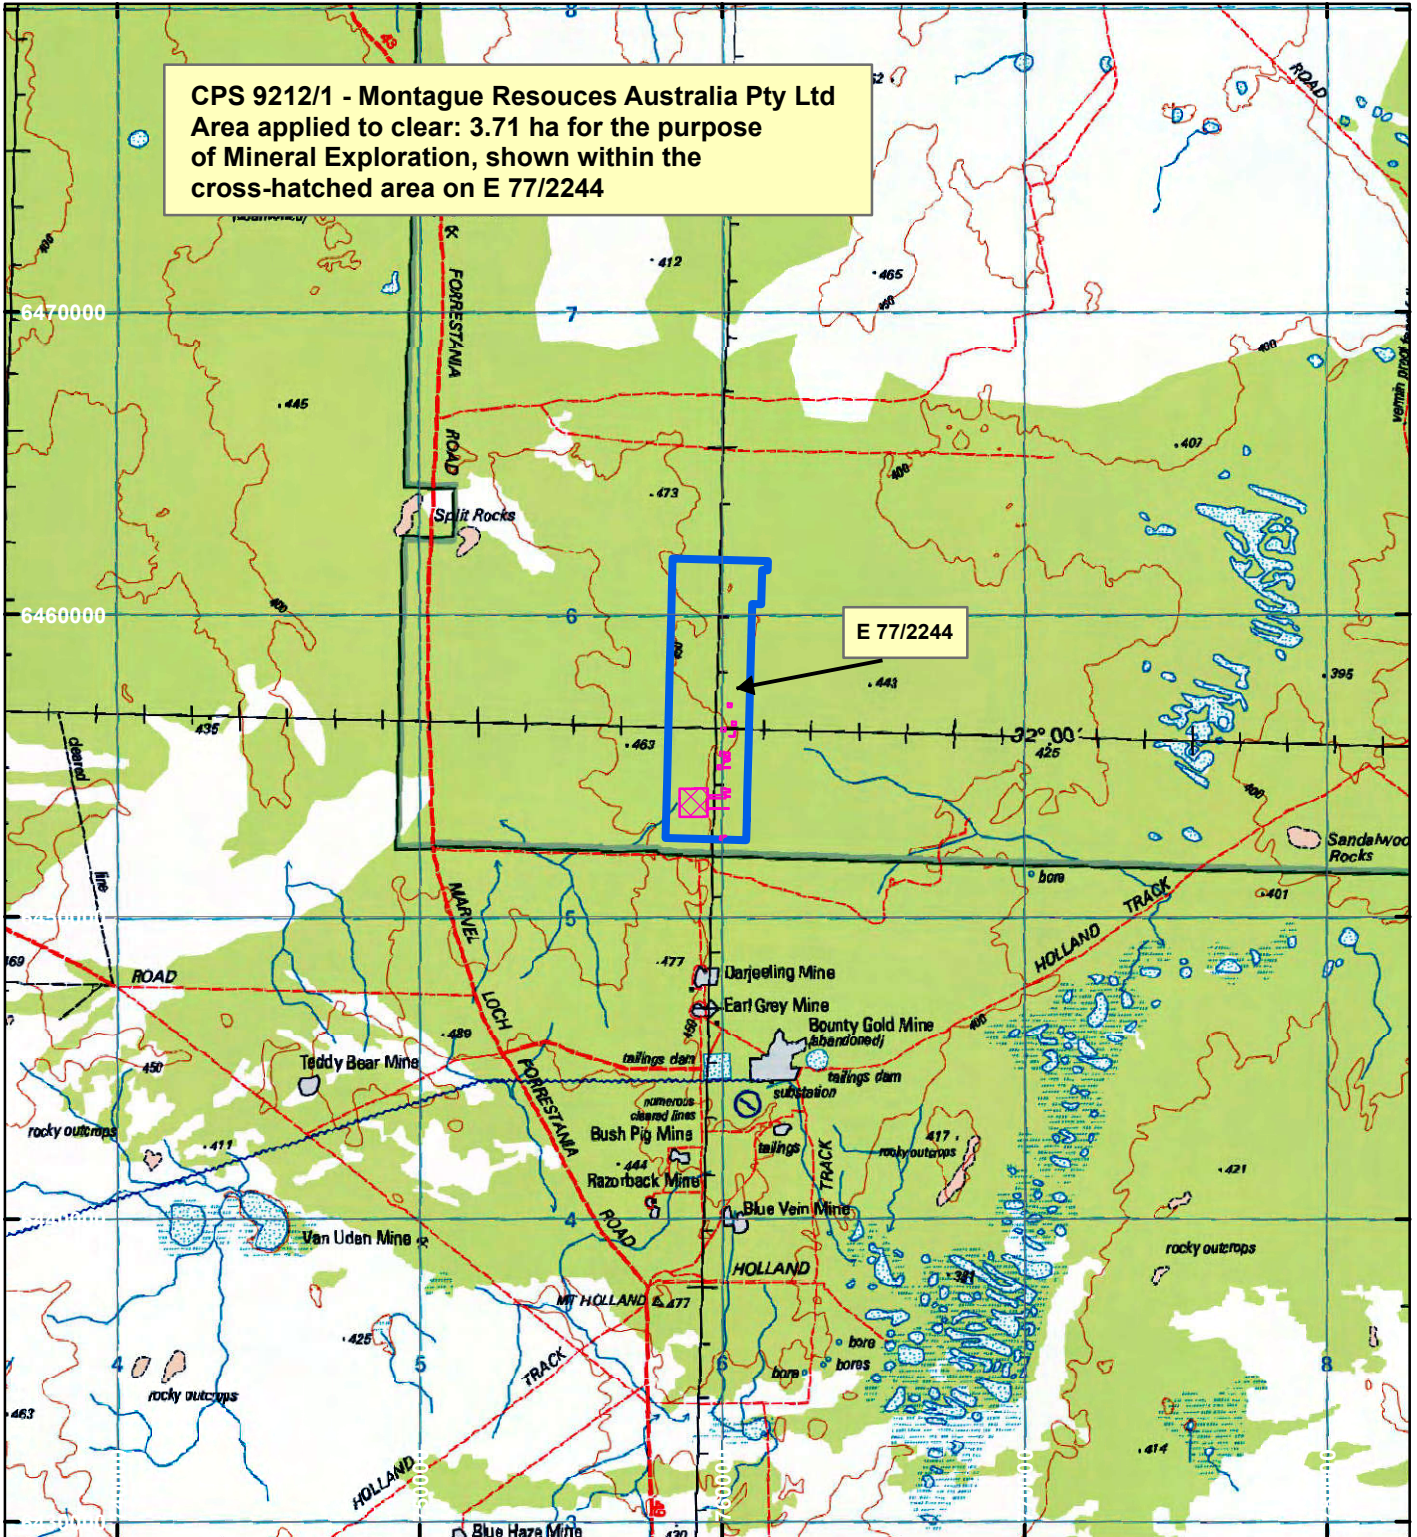

# CPS 9212/1 - Montague Resources Australia Pty Ltd

CPS 9212/1 - Montague Resources Australia Pty Ltd  
 Area applied to clear: 3.71 ha for the purpose  
 of Mineral Exploration, shown within the  
 cross-hatched area on E 77/2244

## LEGEND

Clearing Instruments

Mining Tenements

Scale 1:250,000

(Approximate when reproduced at A4)

Geocentric Datum Australia 1994

Note: the data in this map have not been projected. This may result in geometric distortion or measurement inaccuracies.

..... Date .....

Officer with delegated authority under Section 20 of  
 the Environmental Protection Act 1986

Information derived from this map should be  
 confirmed with the data custodian acknowledged  
 by the agency acronym in the legend.