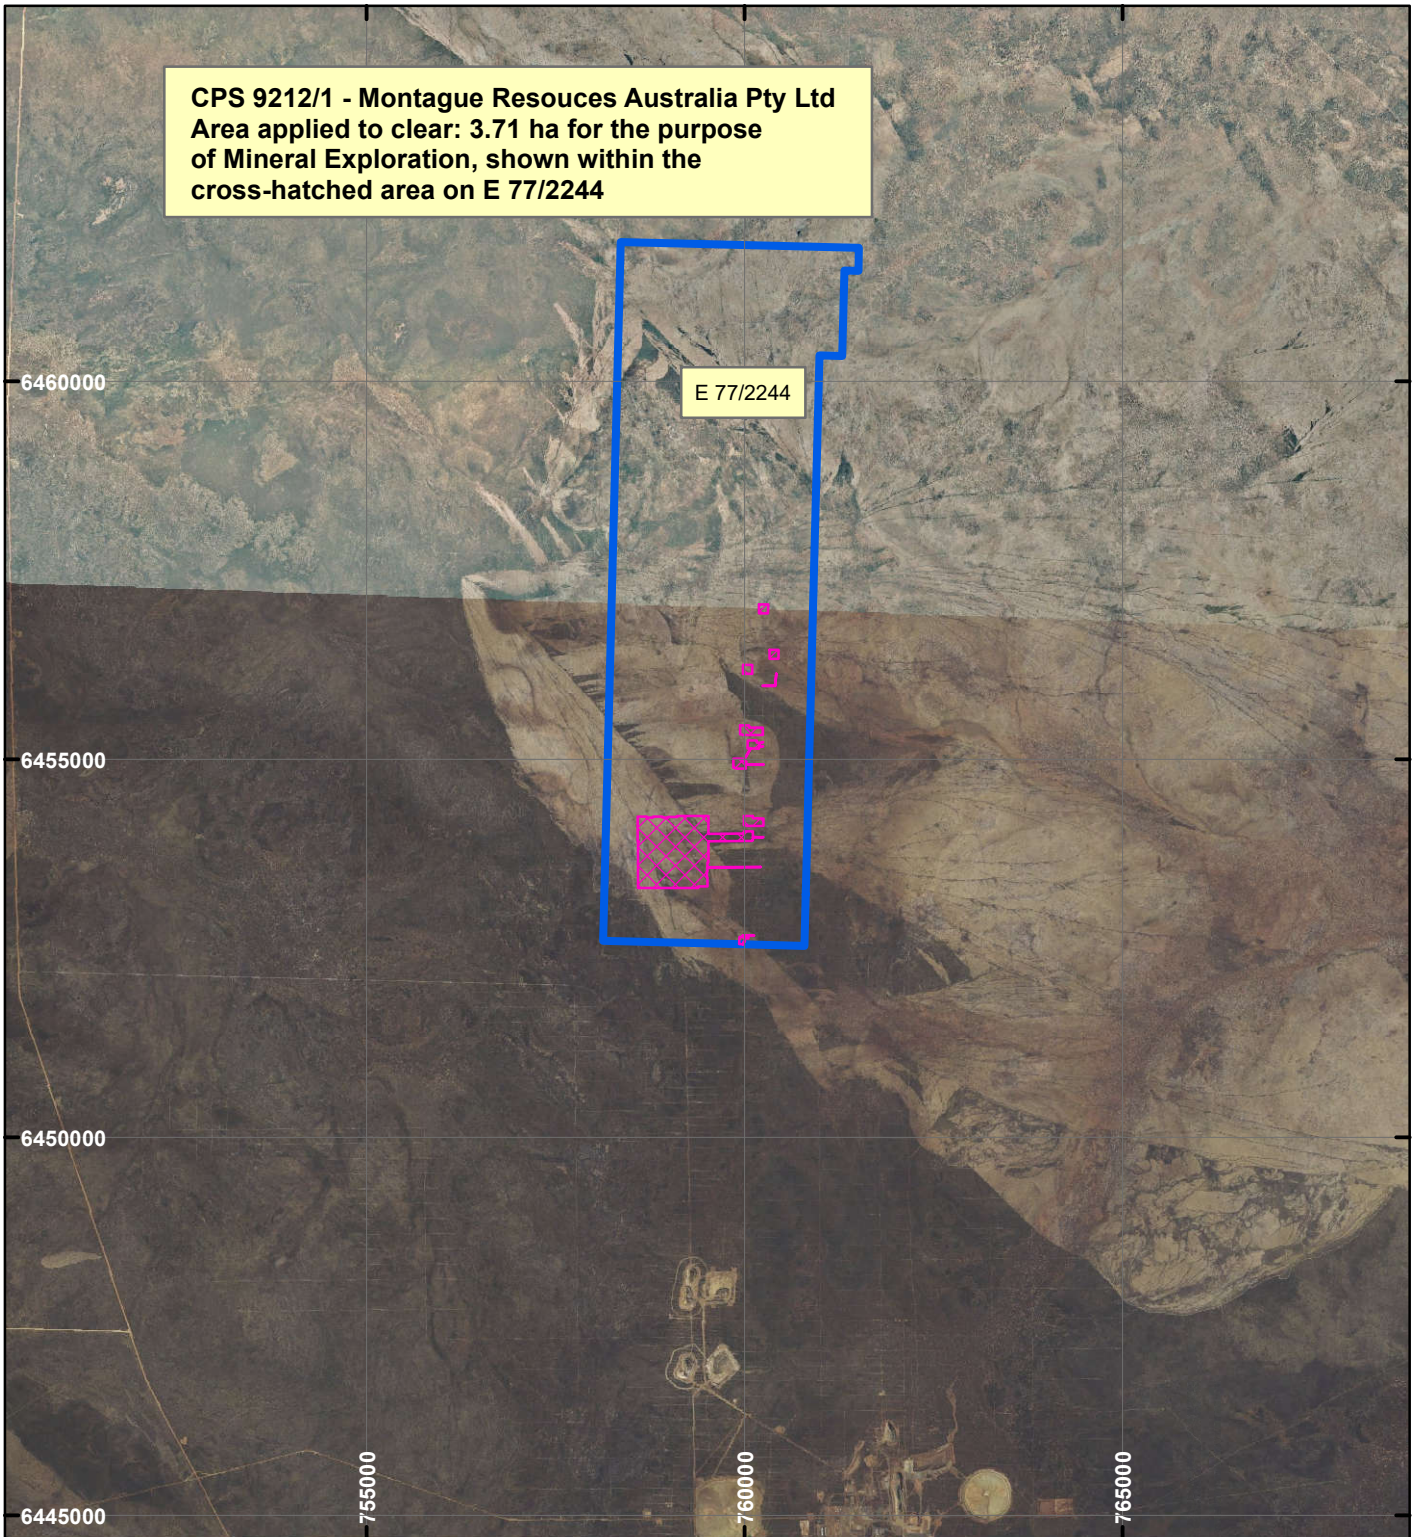

CPS 9212/1 - Montague Resources Australia Pty Ltd

LEGEND

Clearing Instruments

Mining Tenements

Orthophotography sourced from Landgate

Scale 1:100,000

(Approximate when reproduced at A4)

Geocentric Datum Australia 1994

Note: the data in this map have not been projected. This may result in geometric distortion or measurement inaccuracies.

..... Date

Officer with delegated authority under Section 20 of the Environmental Protection Act 1986