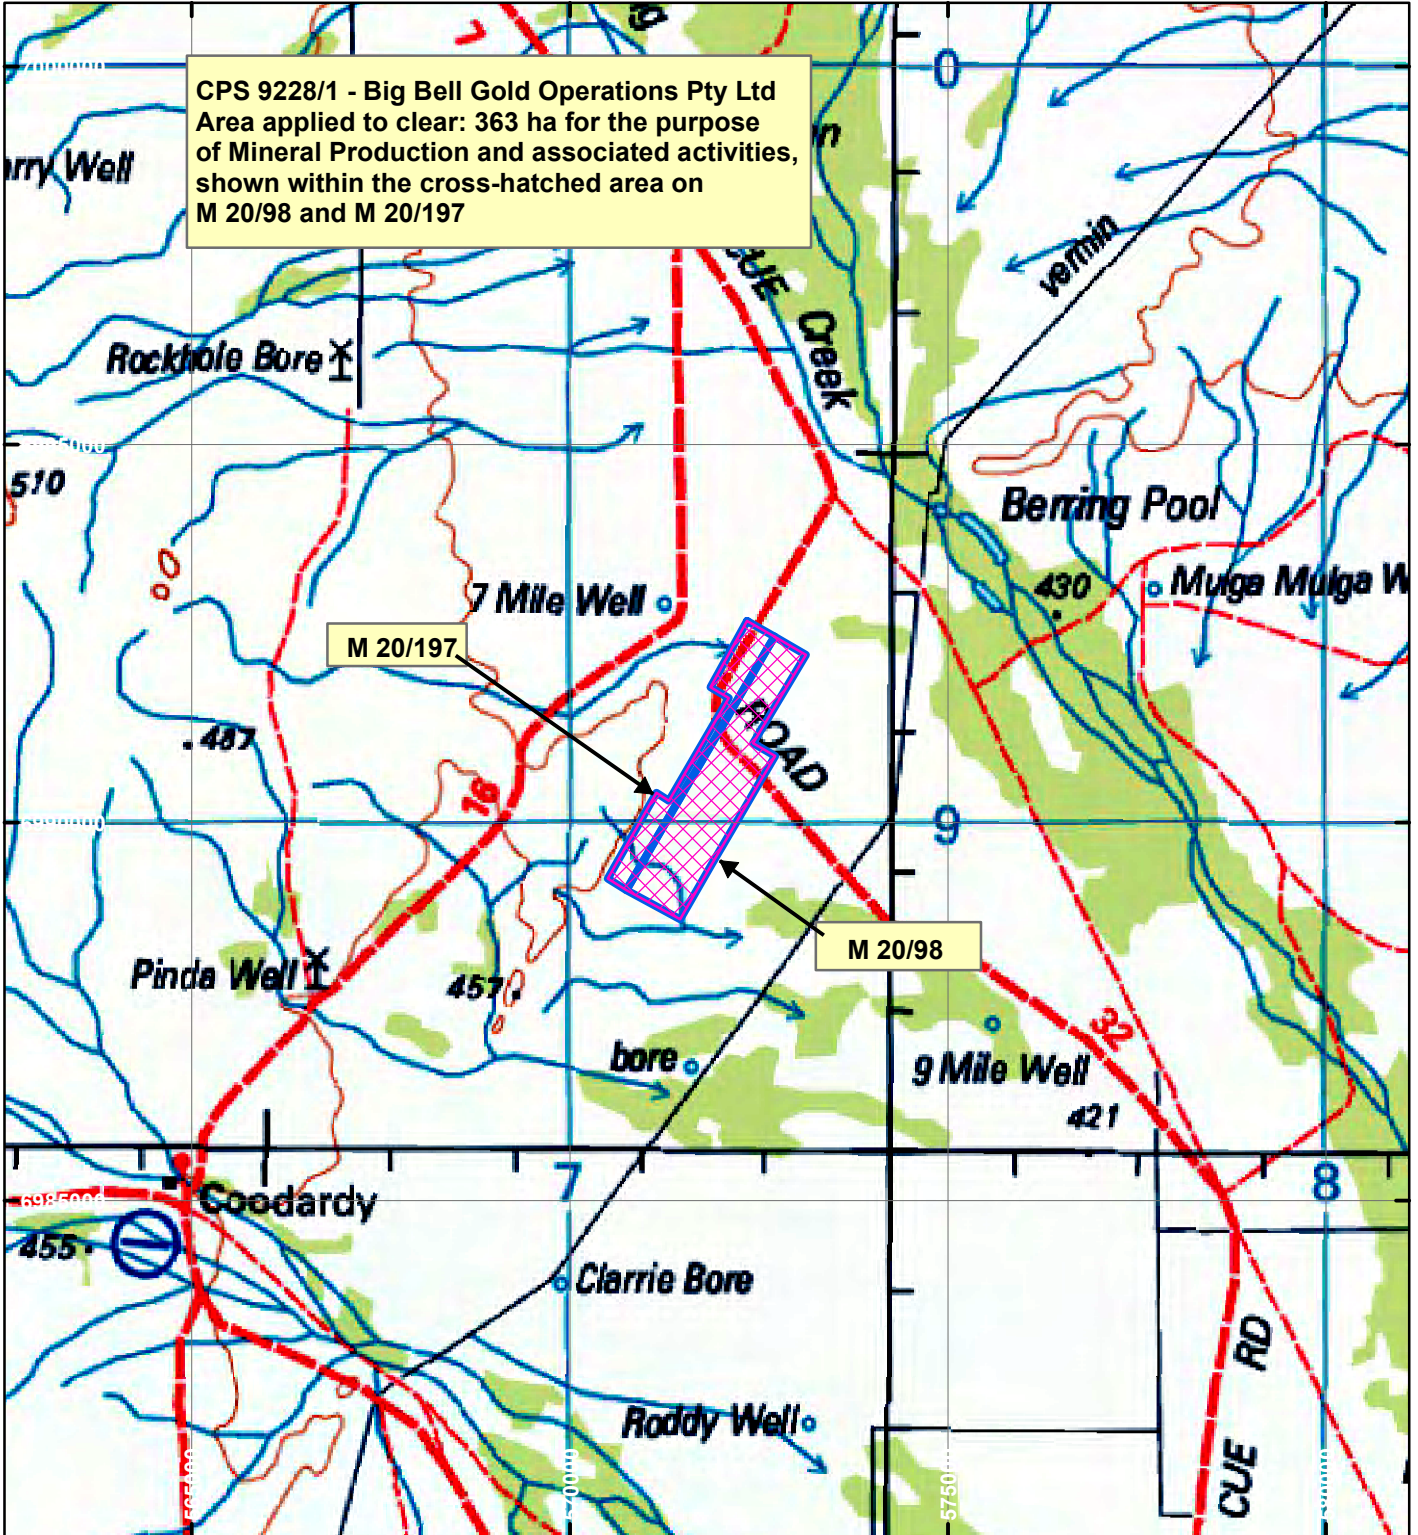

# CPS 9228/1 - Big Bell Gold Operations Pty Ltd

## LEGEND

Clearing Instruments

Mining Tenements

Scale 1:100,000

(Approximate when reproduced at A4)

Geocentric Datum Australia 1994

Note: the data in this map have not been projected. This may result in geometric distortion or measurement inaccuracies.