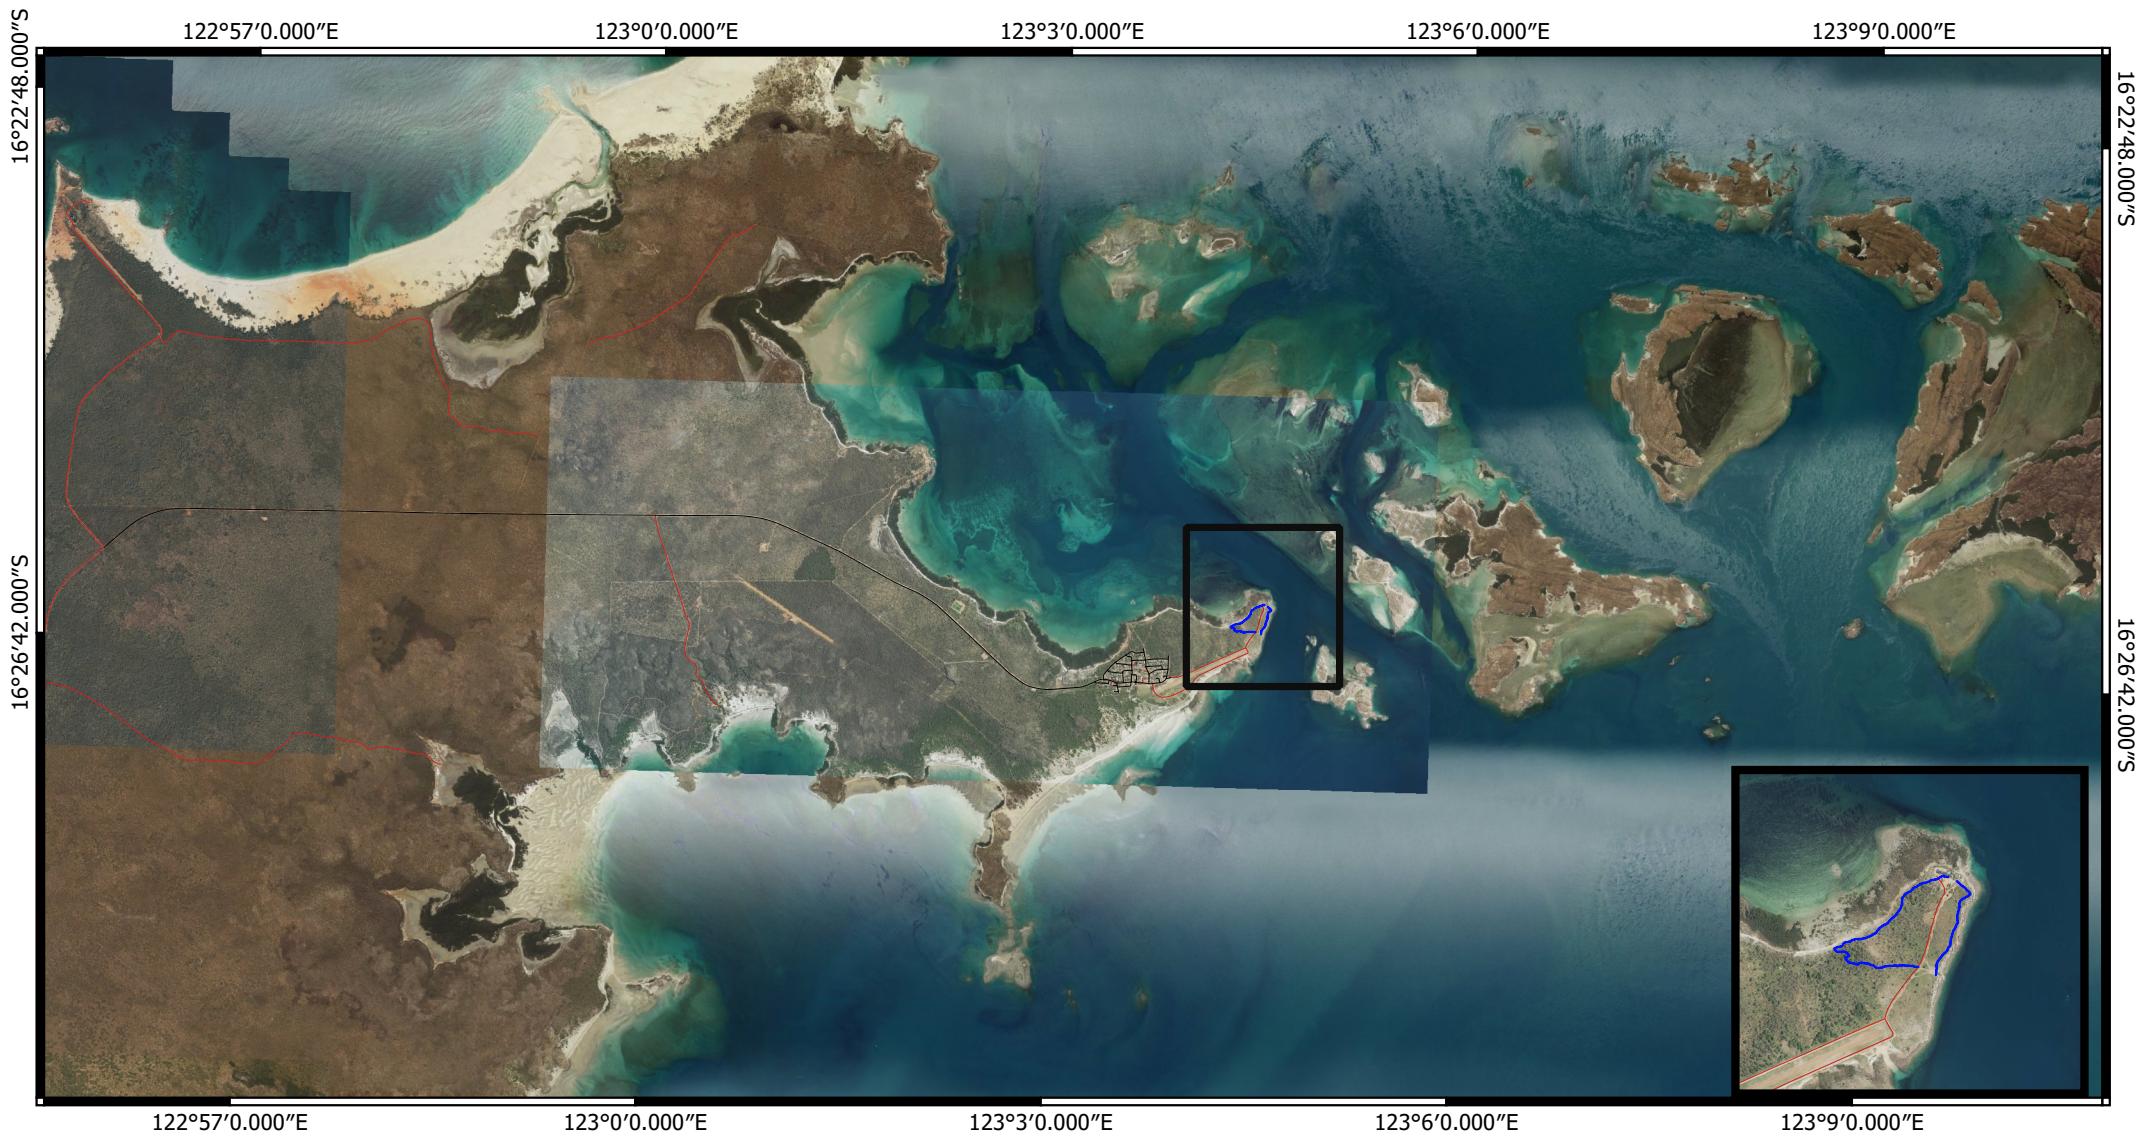

CPS 9234/1 - Context Map

Map Legend

-  CPS areas applied to clear
-  Local Government Authorities
- Road Centrelines
 -  Local Rd - Sealed
 -  Local Rd - Other

Image

1:100000

0 2.5 5 7.5 10 km

MGA 94
Geocentric Datum of Australia 1994