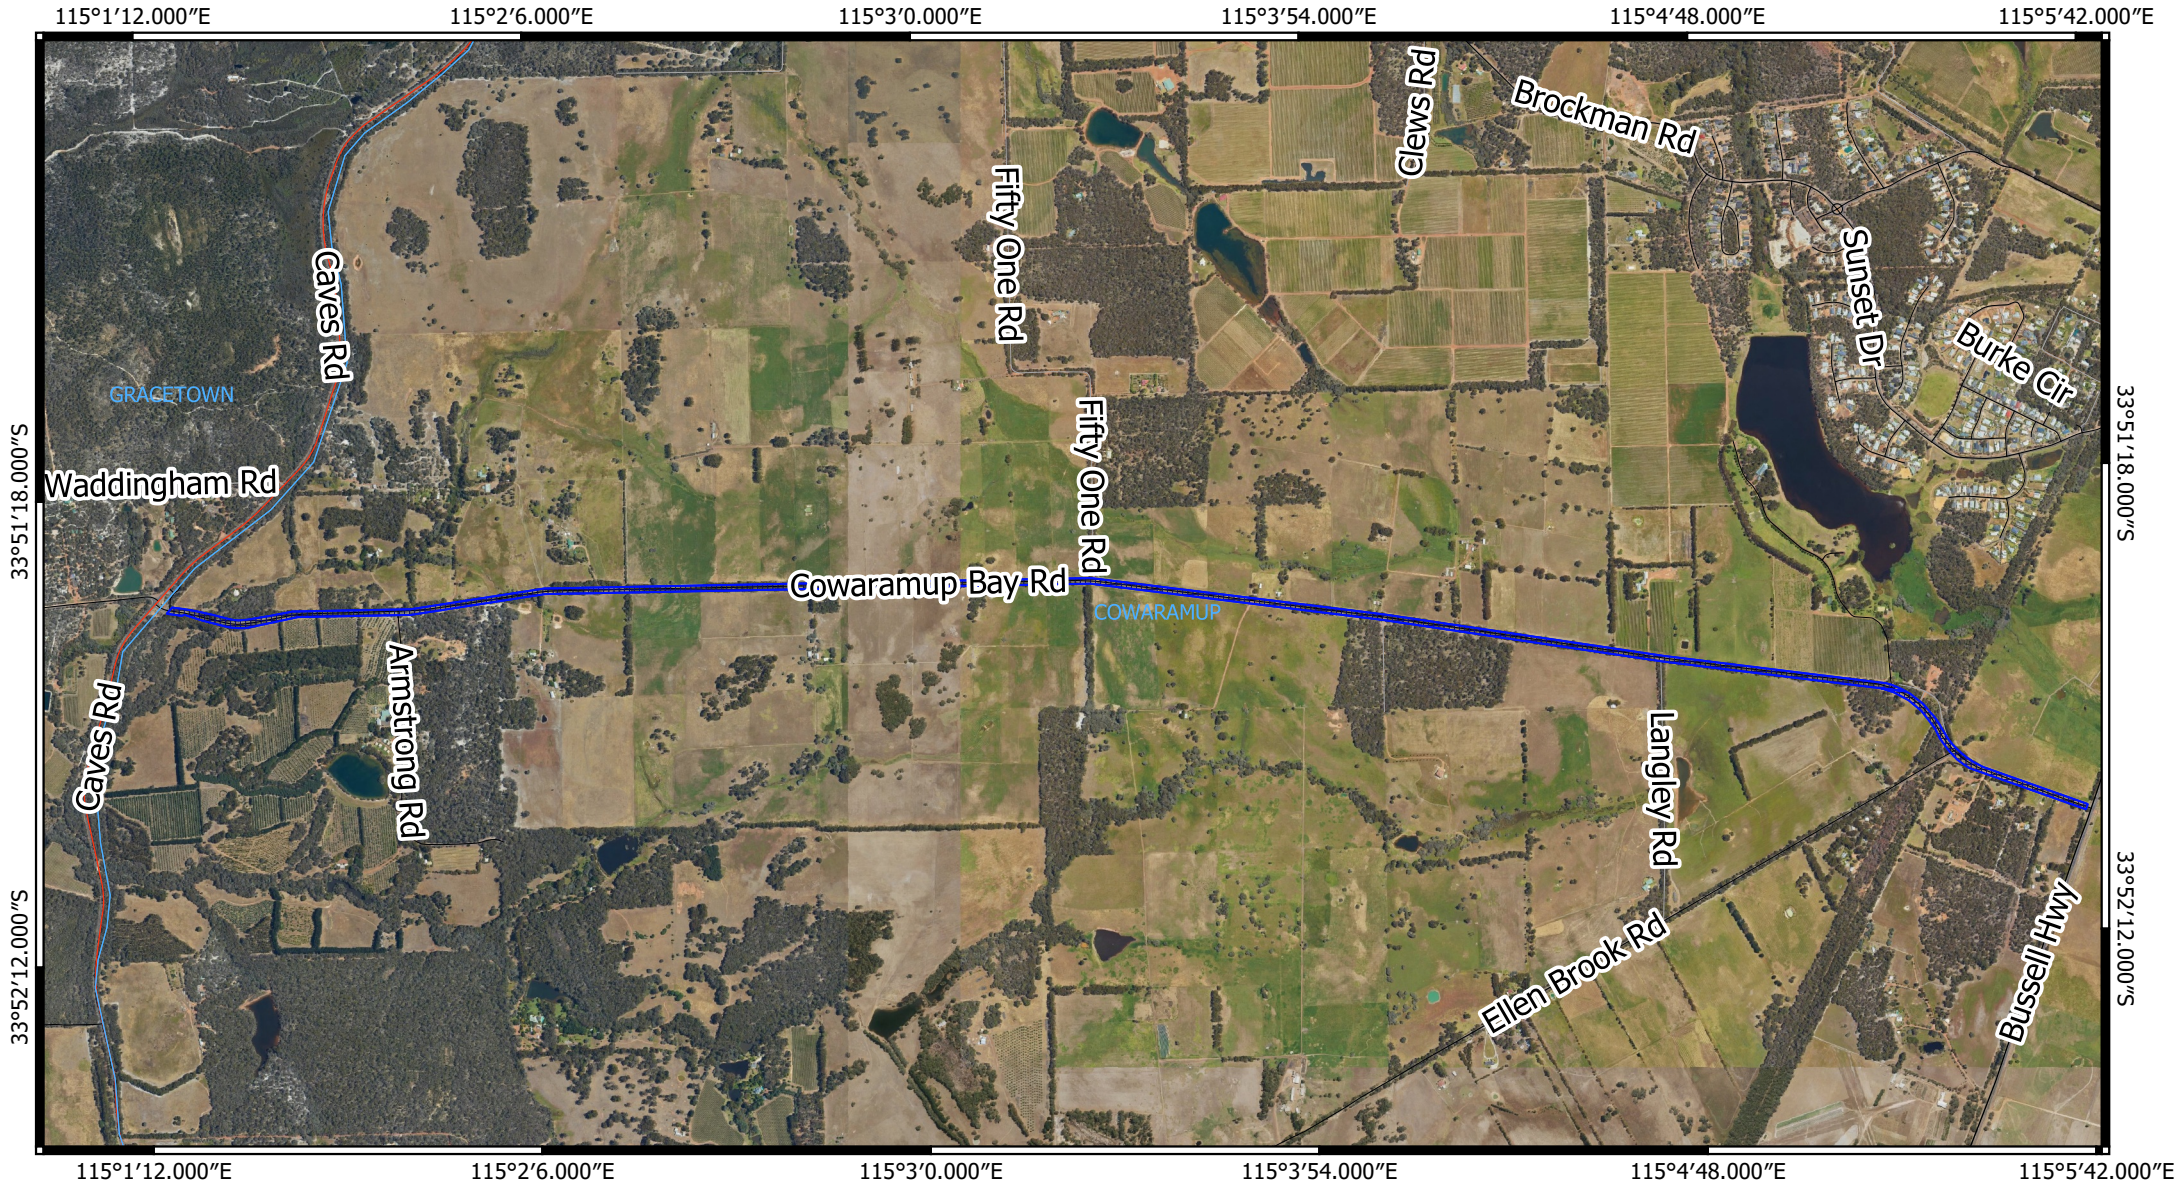

# CPS 9237/1 - Map

## Legend

### Road Centrelines

- Highway
- Main Roads
- Local Rd - Sealed
- Local Rd - Other

Local Rd - Other

### base layers

- Localities - Landgate

MGA 94  
Geocentric Datum of Australia 1994

0 500 1000 m

1:27000

GOVERNMENT OF  
WESTERN AUSTRALIA