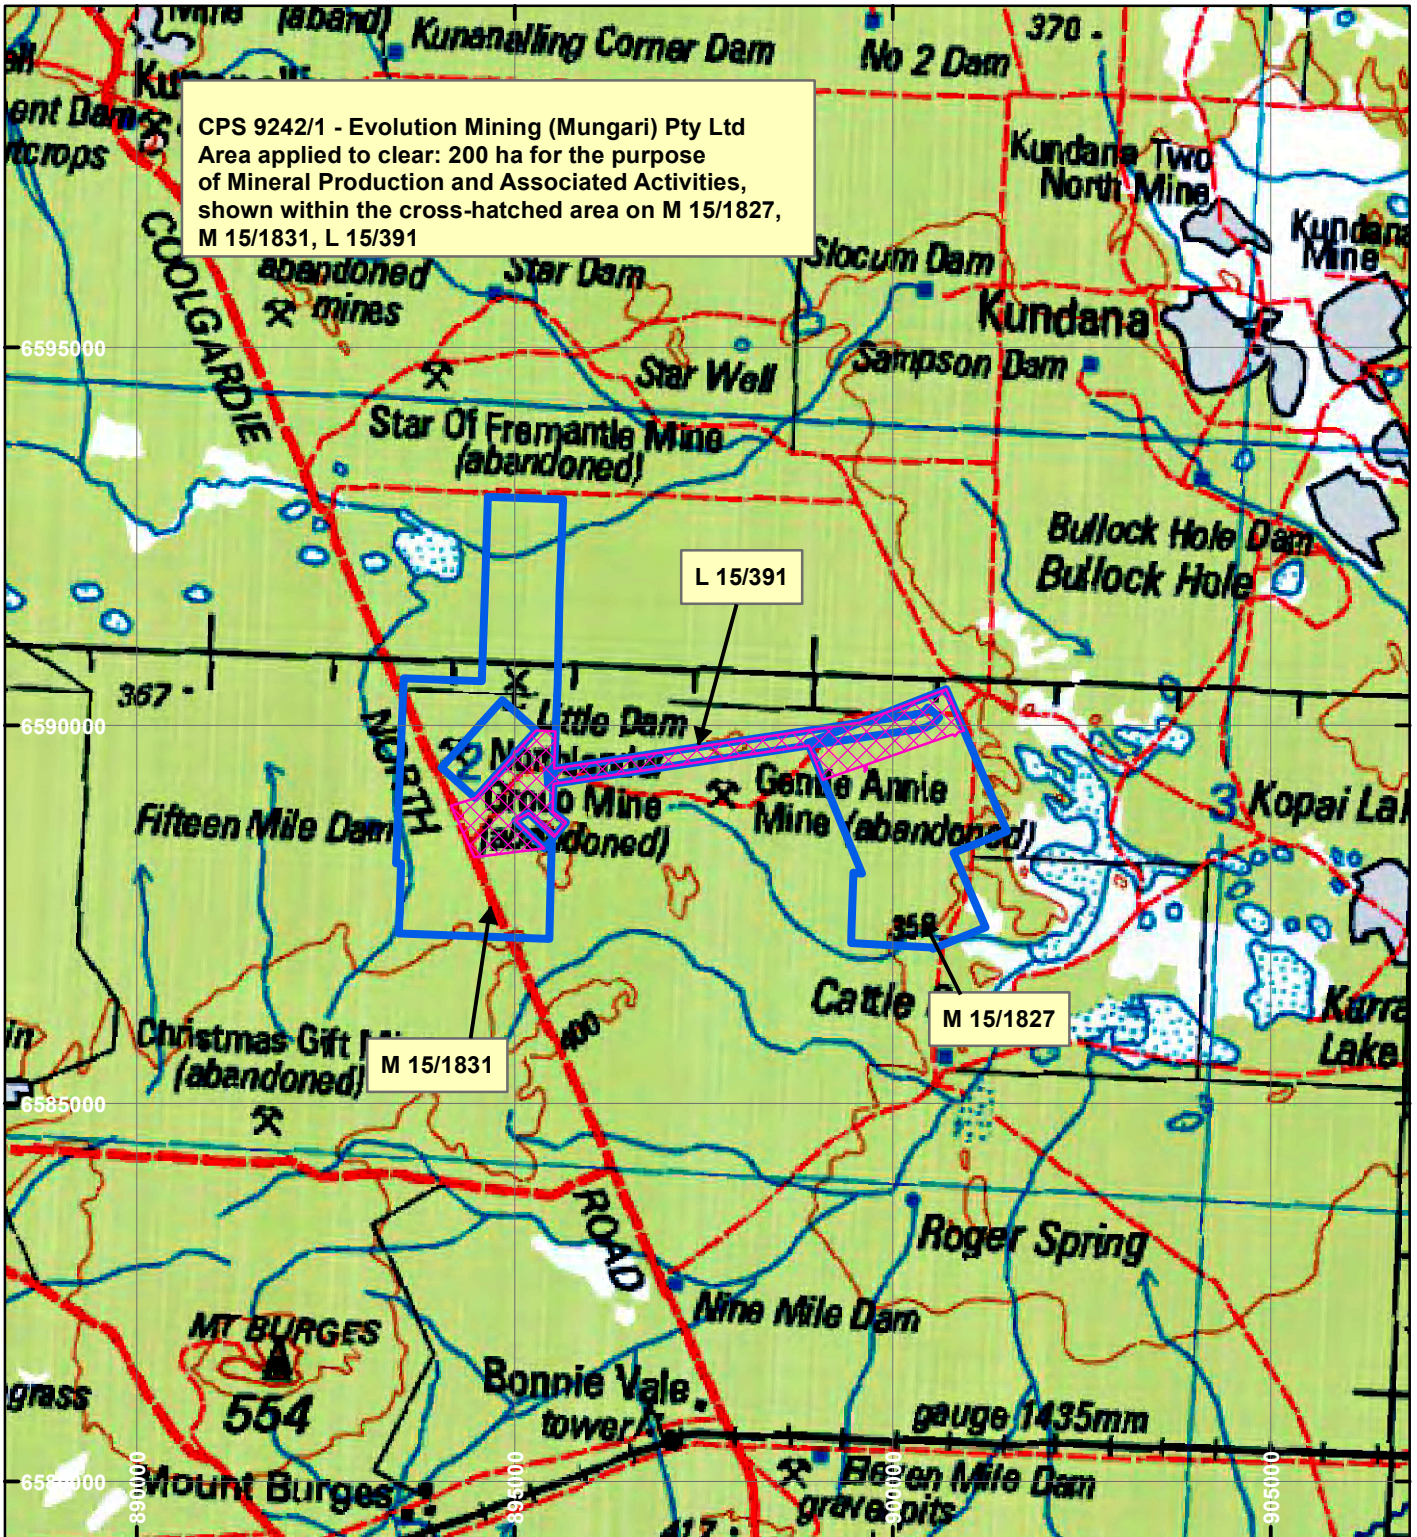

CPS 9242/1 - Evolution Mining (Mungari) Pty Ltd

LEGEND

Clearing Instruments

Mining Tenements

Scale 1:100,000

(Approximate when reproduced at A4)

Geocentric Datum Australia 1994

Note: the data in this map have not been projected. This may result in geometric distortion or measurement inaccuracies.

..... Date

Officer with delegated authority under Section 20 of the Environmental Protection Act 1986

Information derived from this map should be confirmed with the data custodian acknowledged by the agency acronym in the legend.