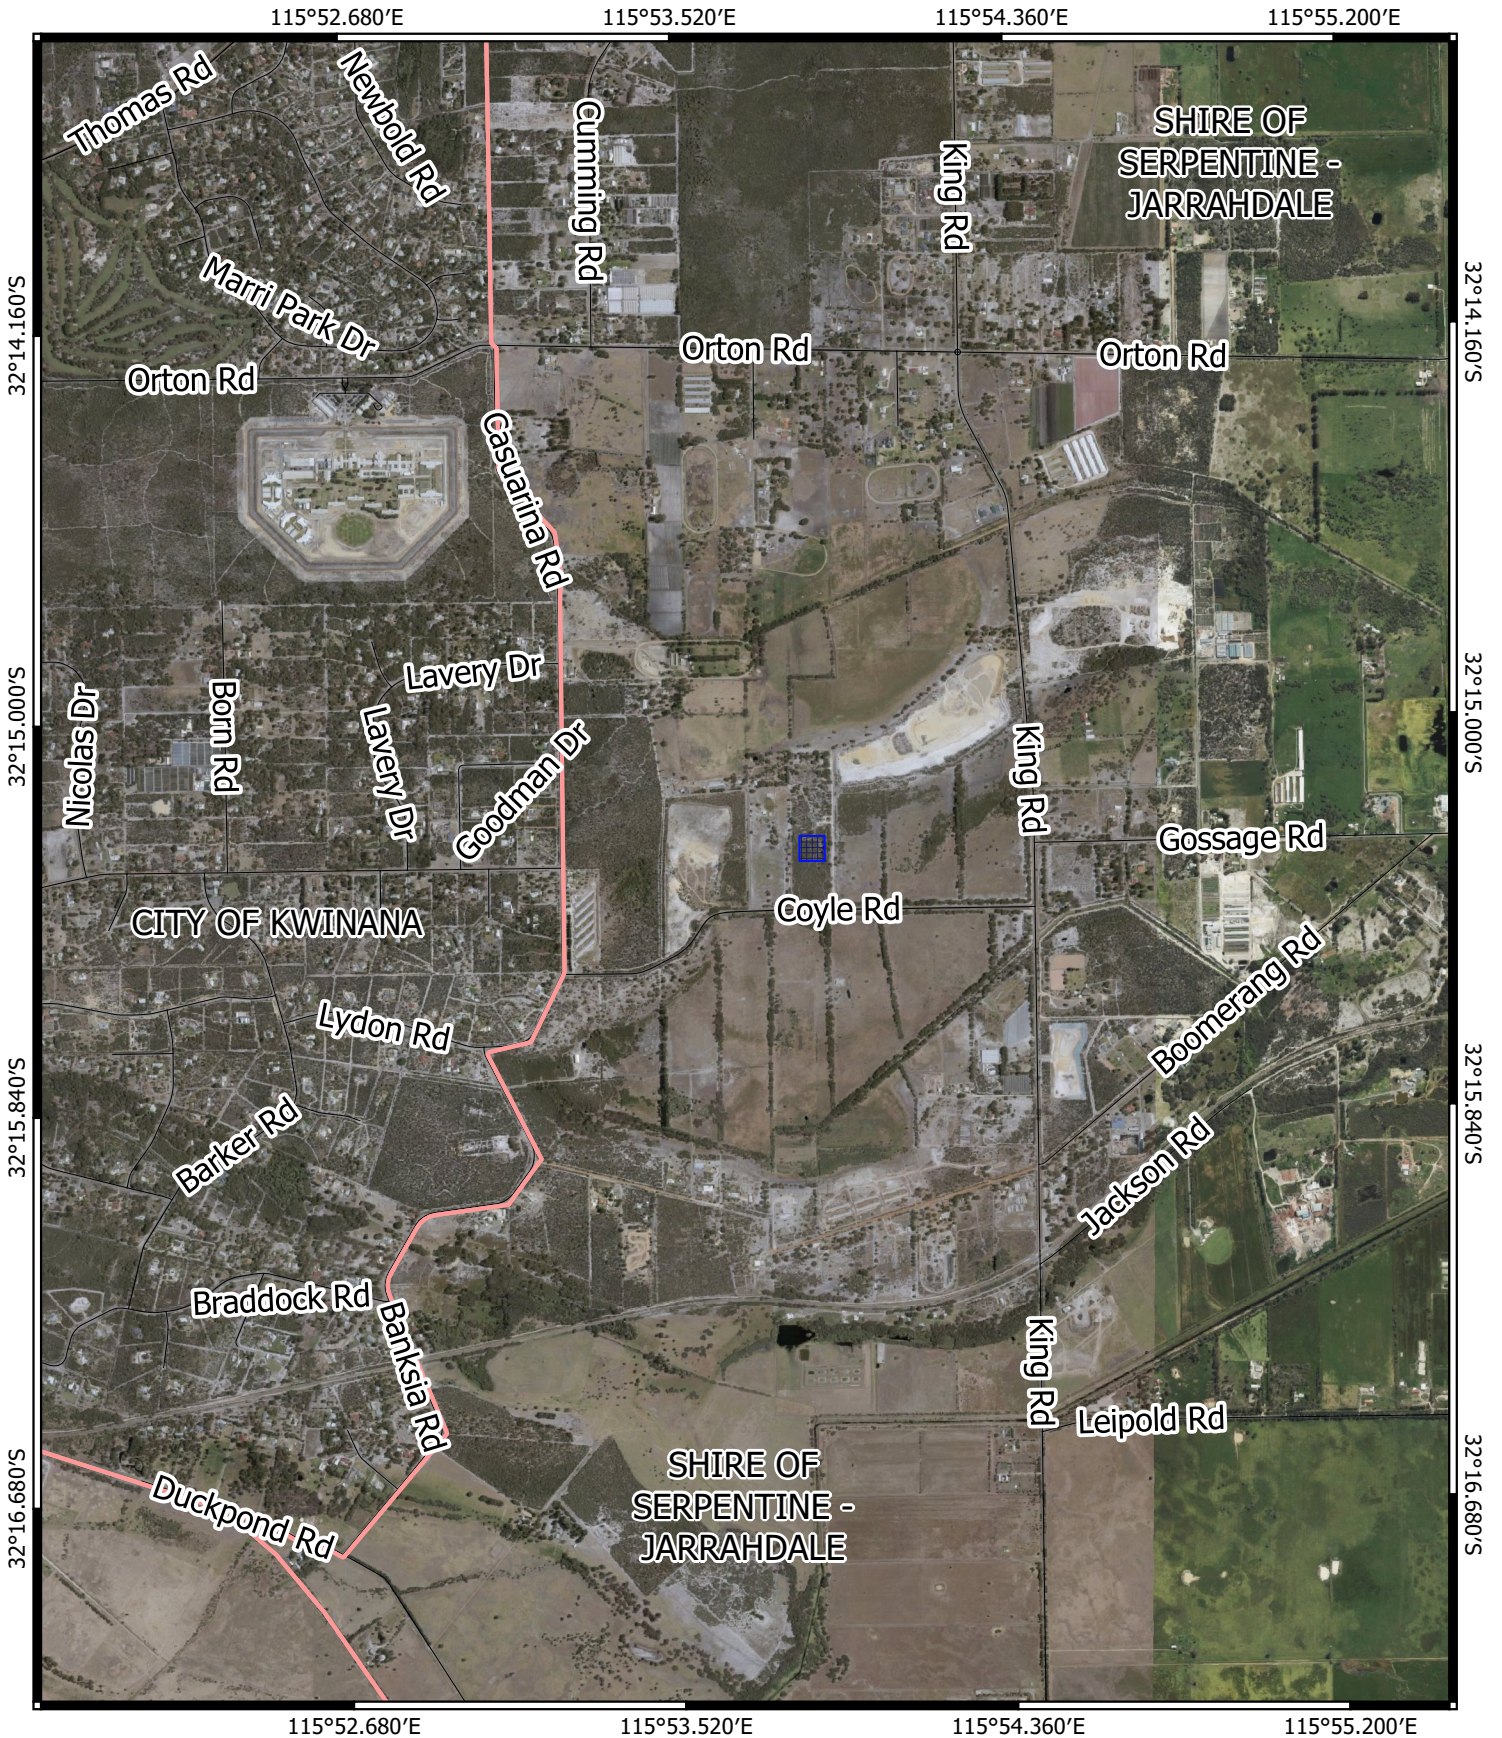

# CPS 9243/1 - Context Map

## Legend

-  CPS areas applied to clear
-  Local Government Authorities

## Road Centrelines

-  Highway
-  Local Rd - Sealed

## Image

1:30000

0 500 1000 1500 2000 m

GOVERNMENT OF WESTERN AUSTRALIA

MGA 94  
Geocentric Datum of Australia 1994