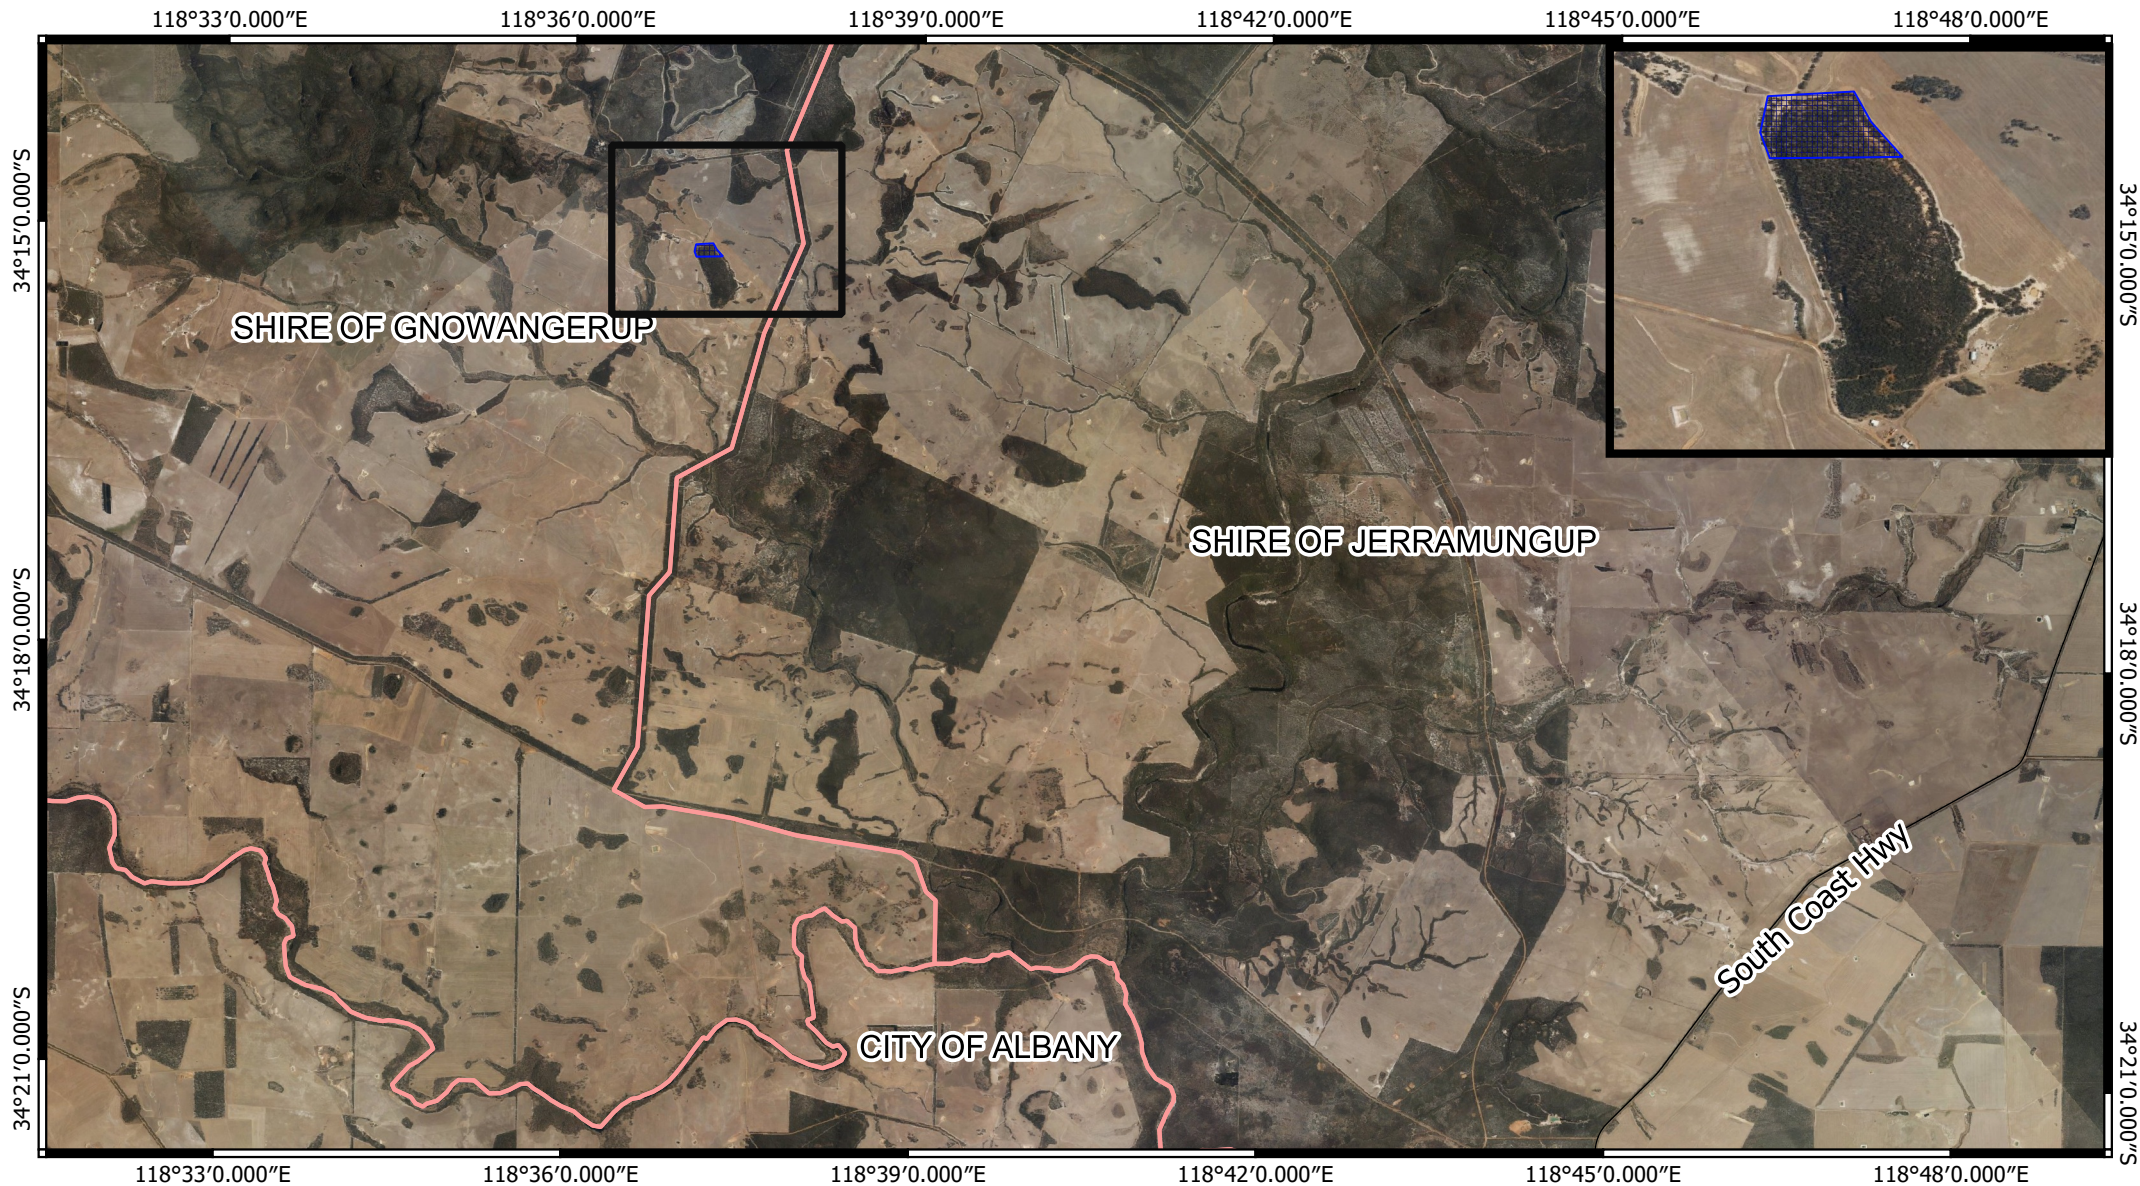

CPS 9260/1 - Context Map

Map Legend

-  CPS areas applied to clear
-  Local Government Authorities

Road Centrelines

-  Highway

Image

MGA 94
Geocentric Datum of Australia 1994

0 1 2 3 km

1:100000

GOVERNMENT OF
WESTERN AUSTRALIA