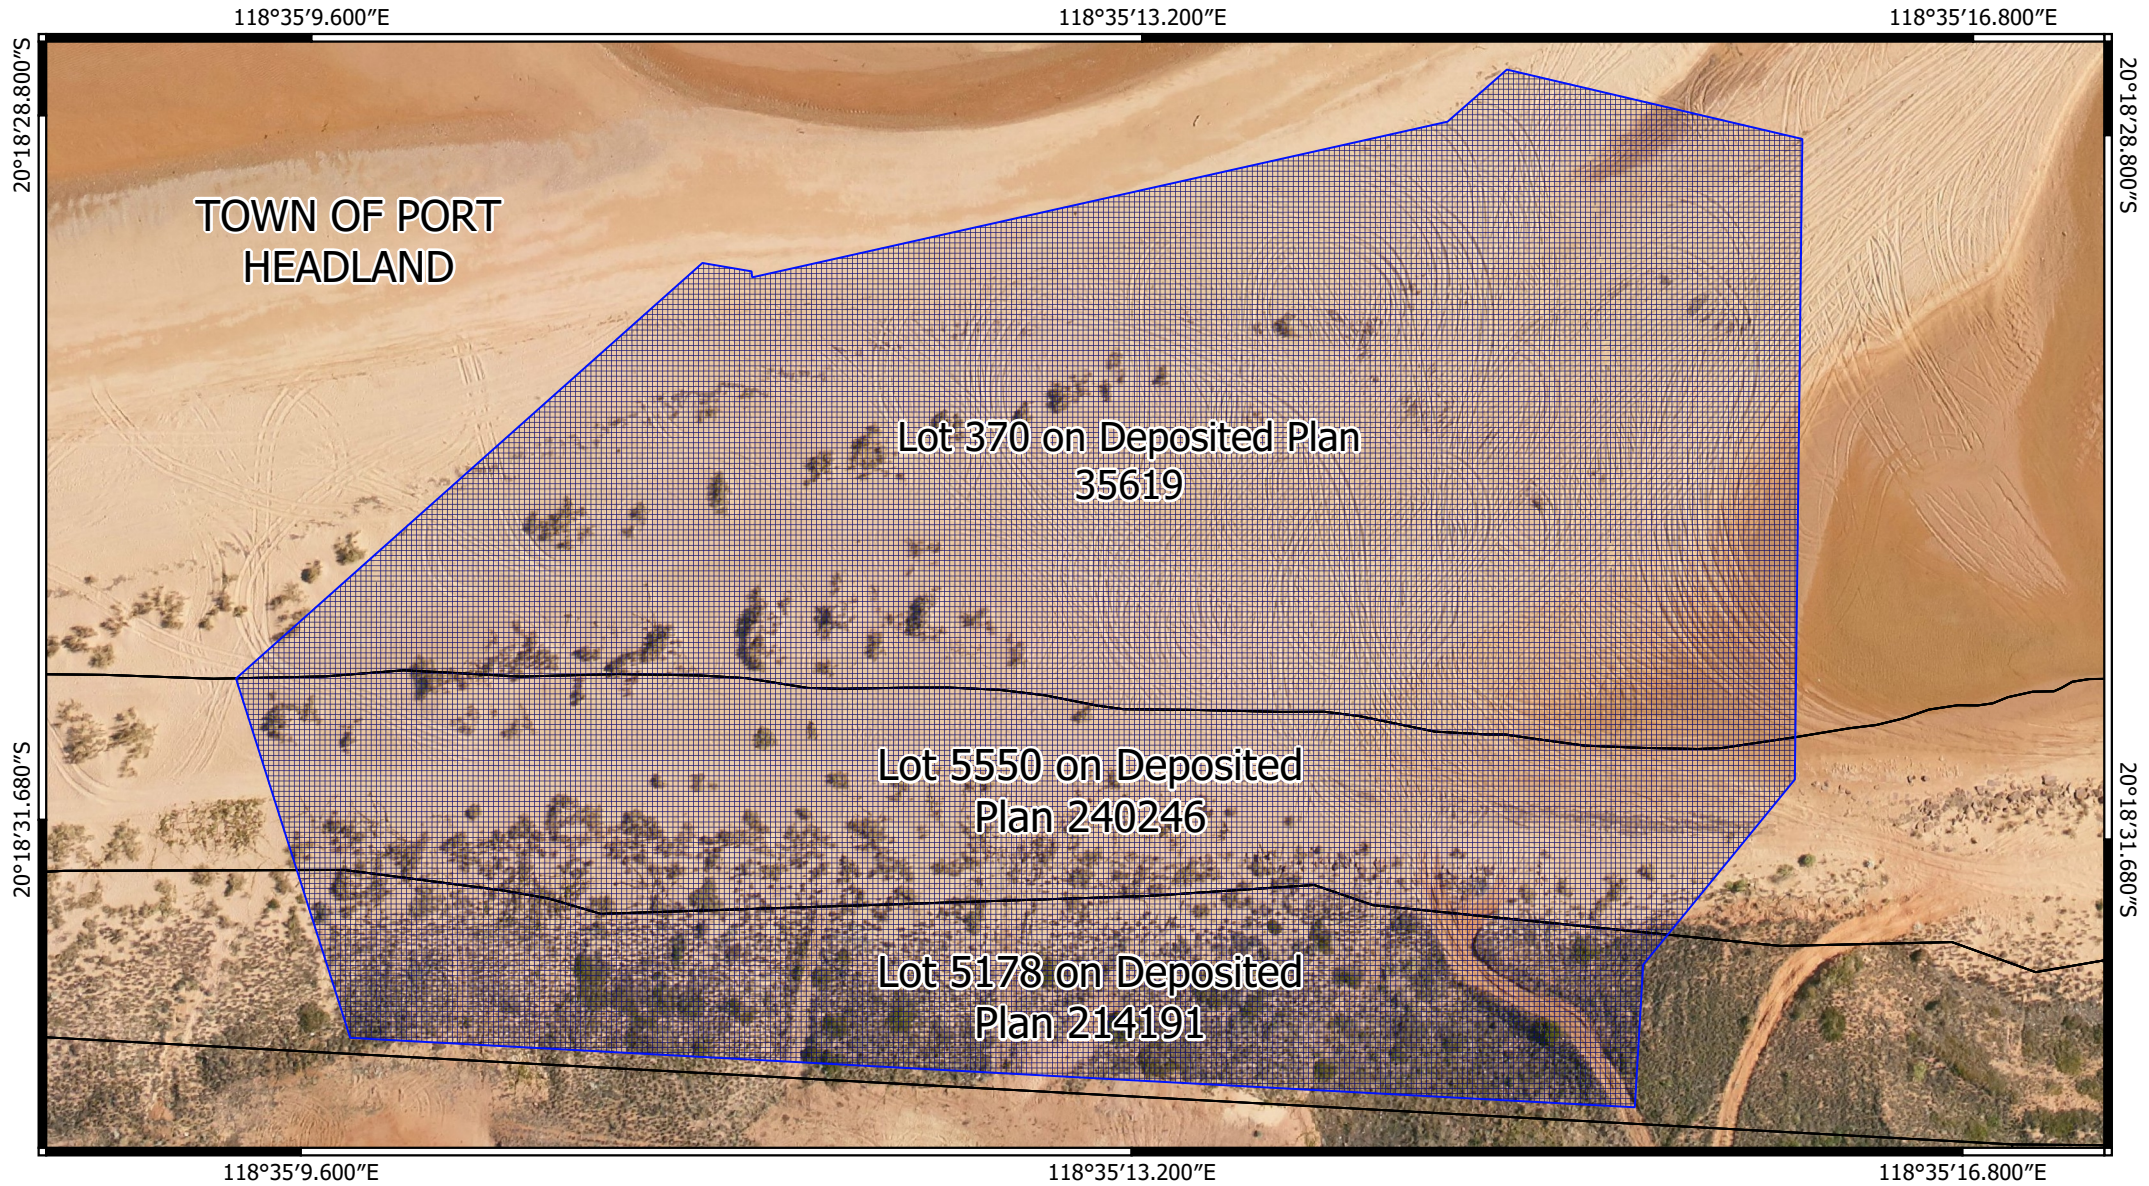

CPS 9264/1 - Map

Legend

-  CPS areas applied to clear
-  Land TenureLGATE - 226
-  Local Government Authorities

Image

MGA 94
Geocentric Datum of Australia 1994

1:950

GOVERNMENT OF
WESTERN AUSTRALIA