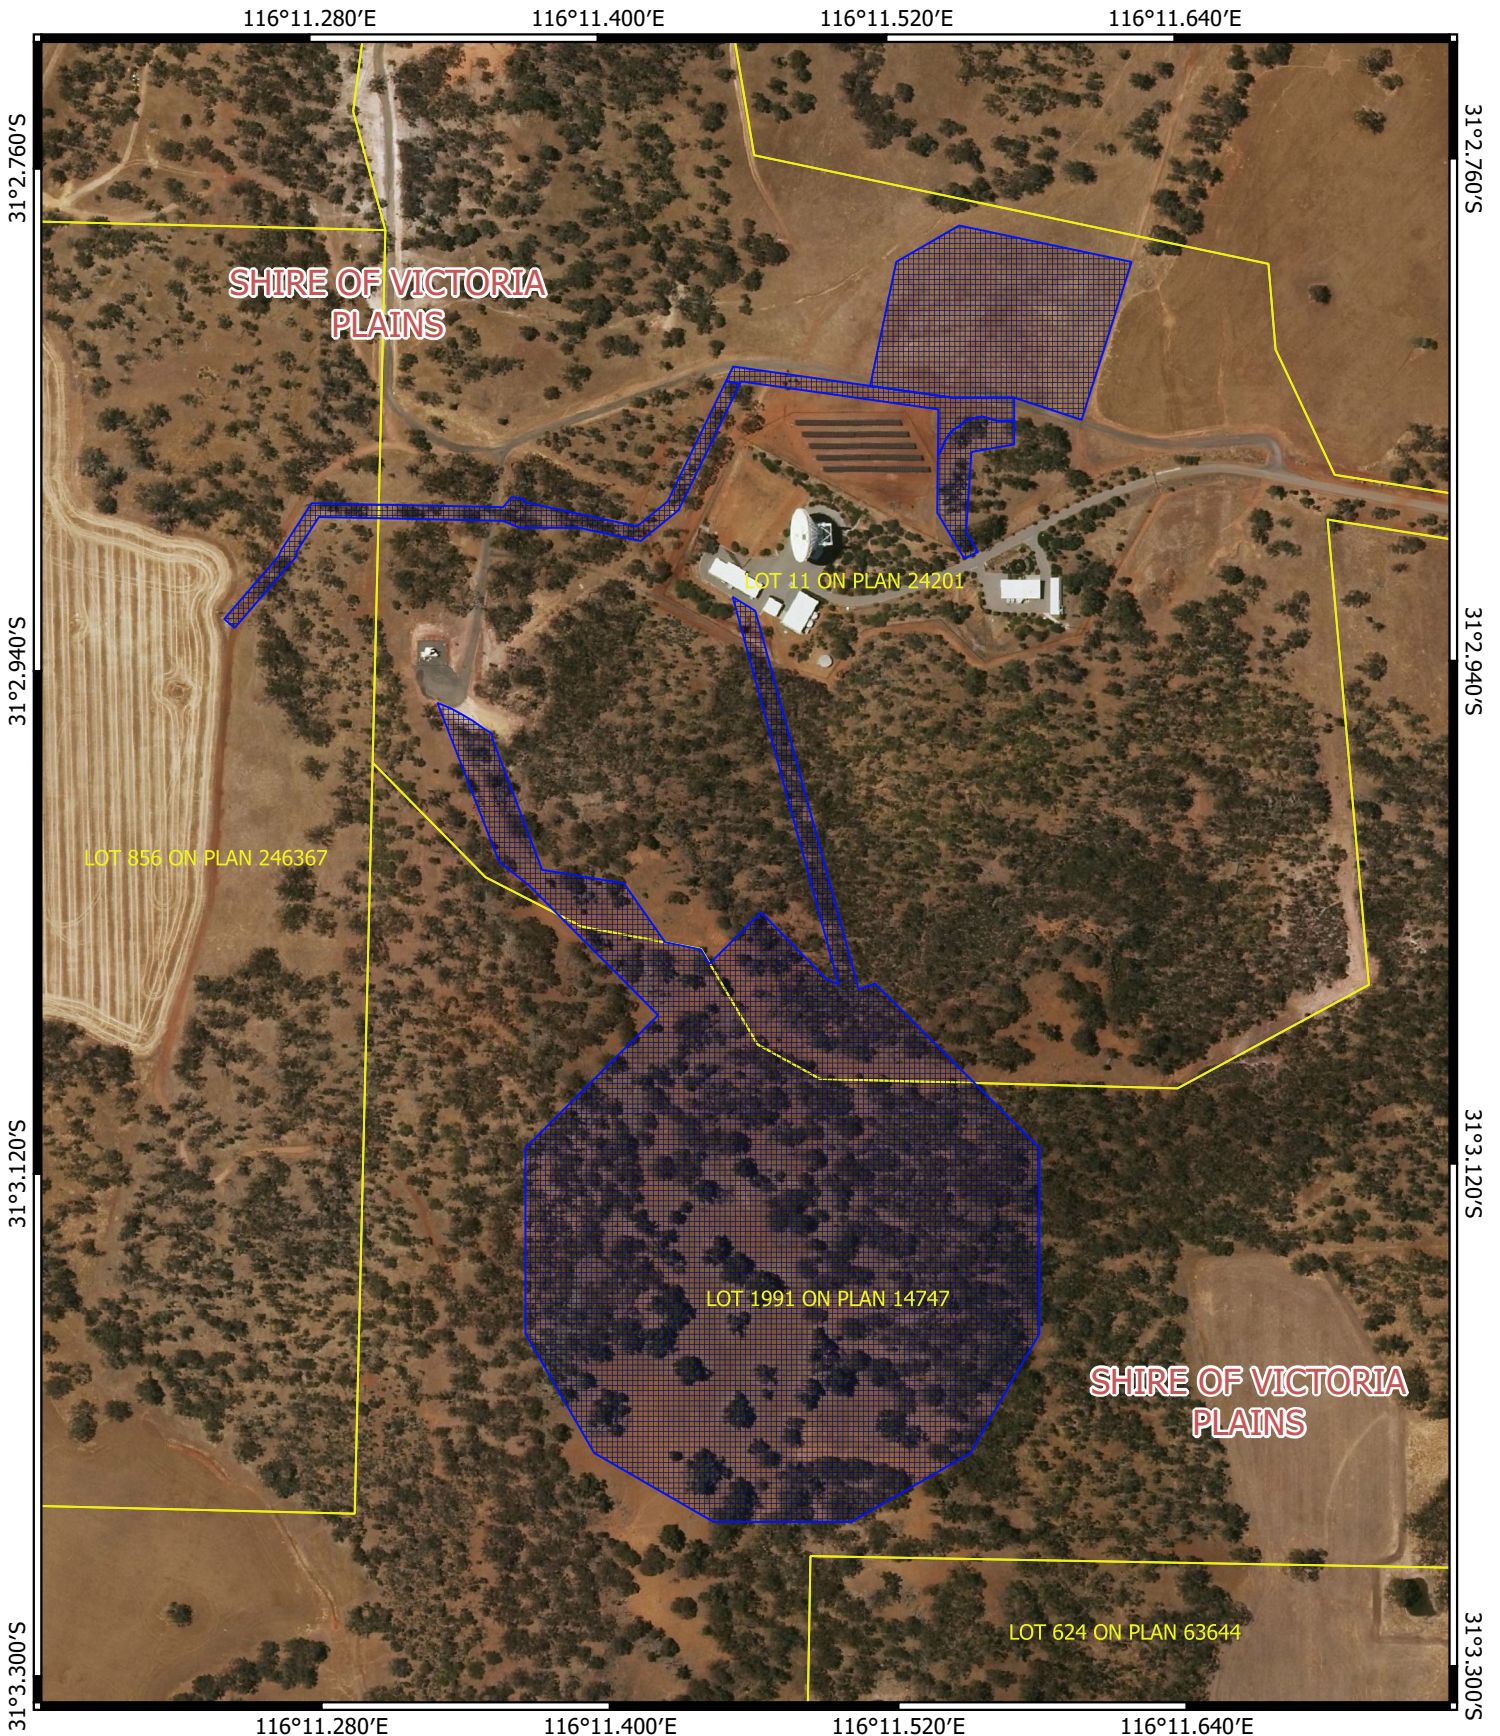

CPS 9270/1 - Map

Legend

-  CPS areas applied to clear
-  Cadastre - LGATE 218
-  Local Government Authorities

Image

1:5000

0 75 150 225 300 m

GOVERNMENT OF
WESTERN AUSTRALIA

MGA 94
Geocentric Datum of Australia 1994