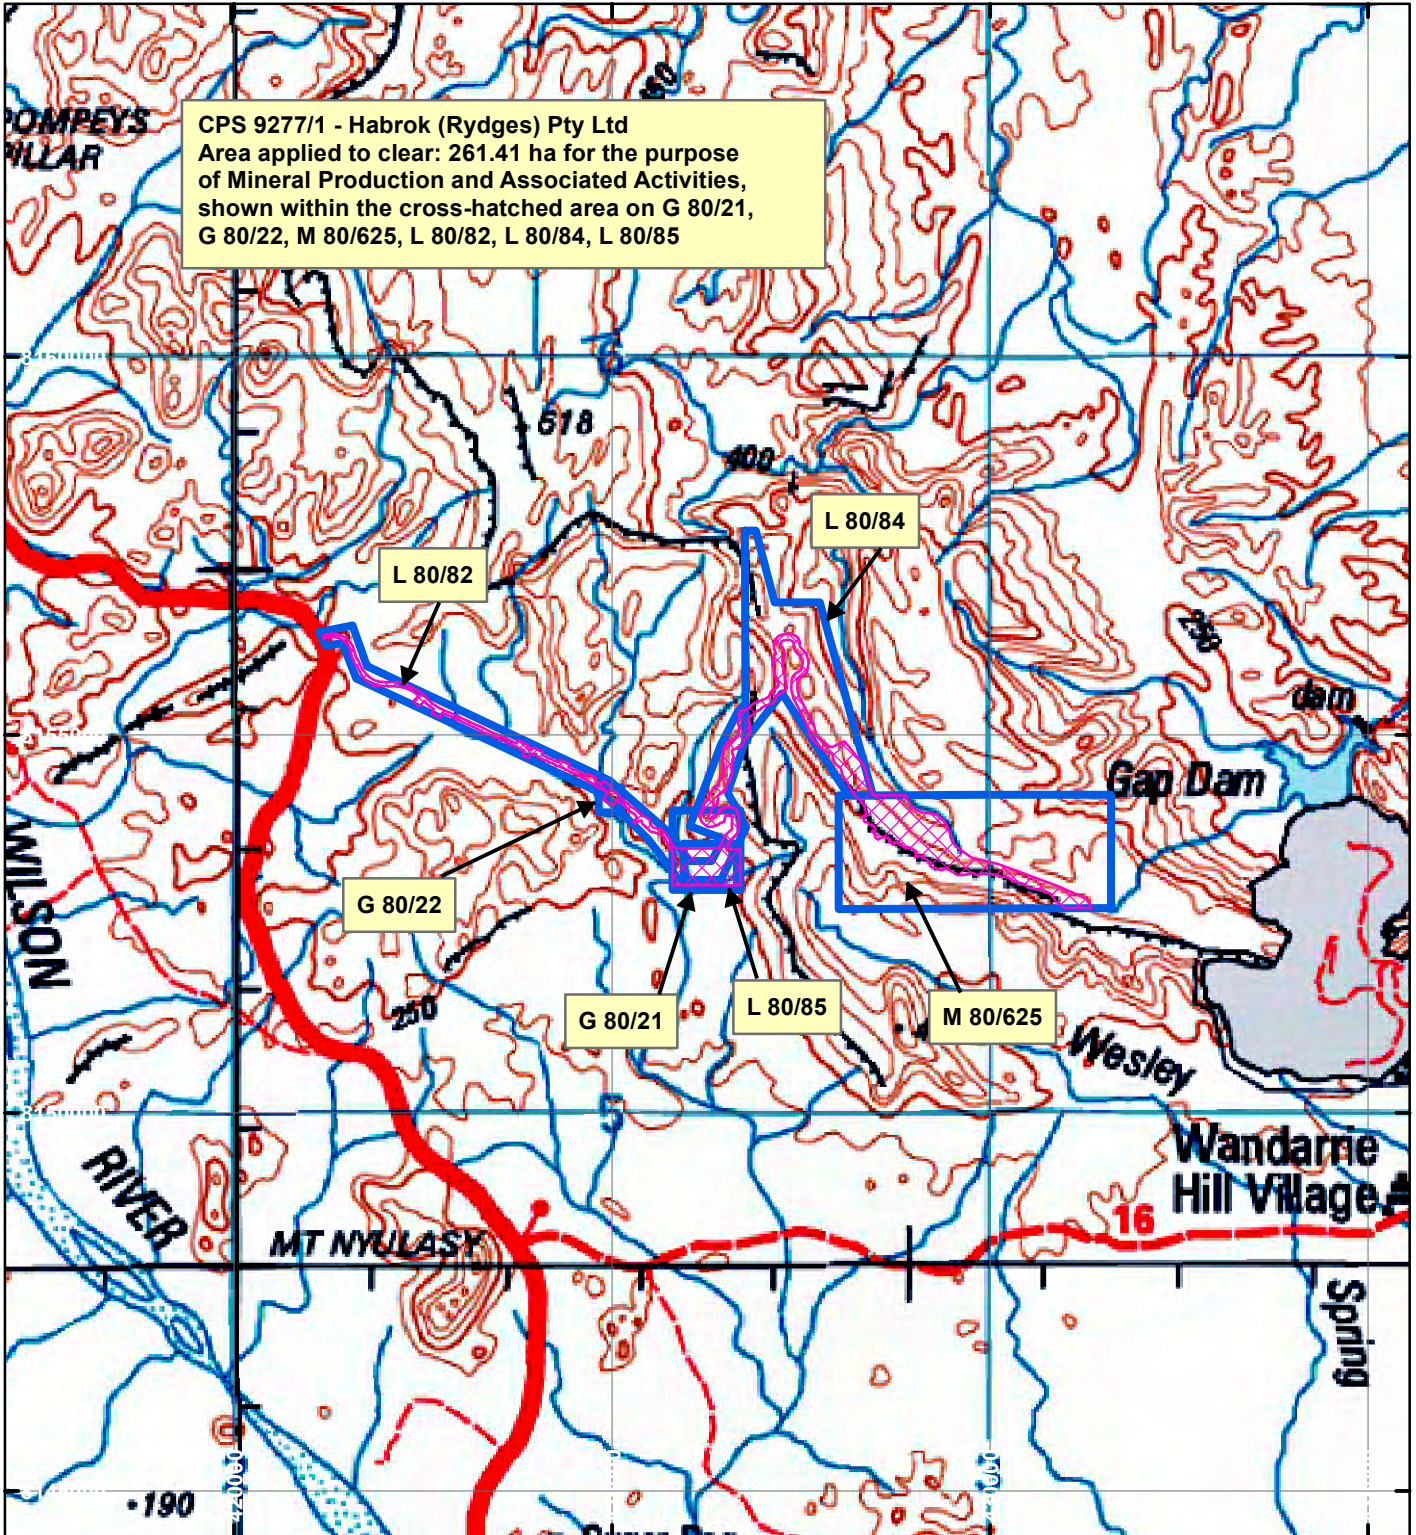

## LEGEND

Clearing Instruments

Mining Tenements

Scale 1:100,000

(Approximate when reproduced at A4)

Geocentric Datum Australia 1994

Note: the data in this map have not been projected. This may result in geometric distortion or measurement inaccuracies.