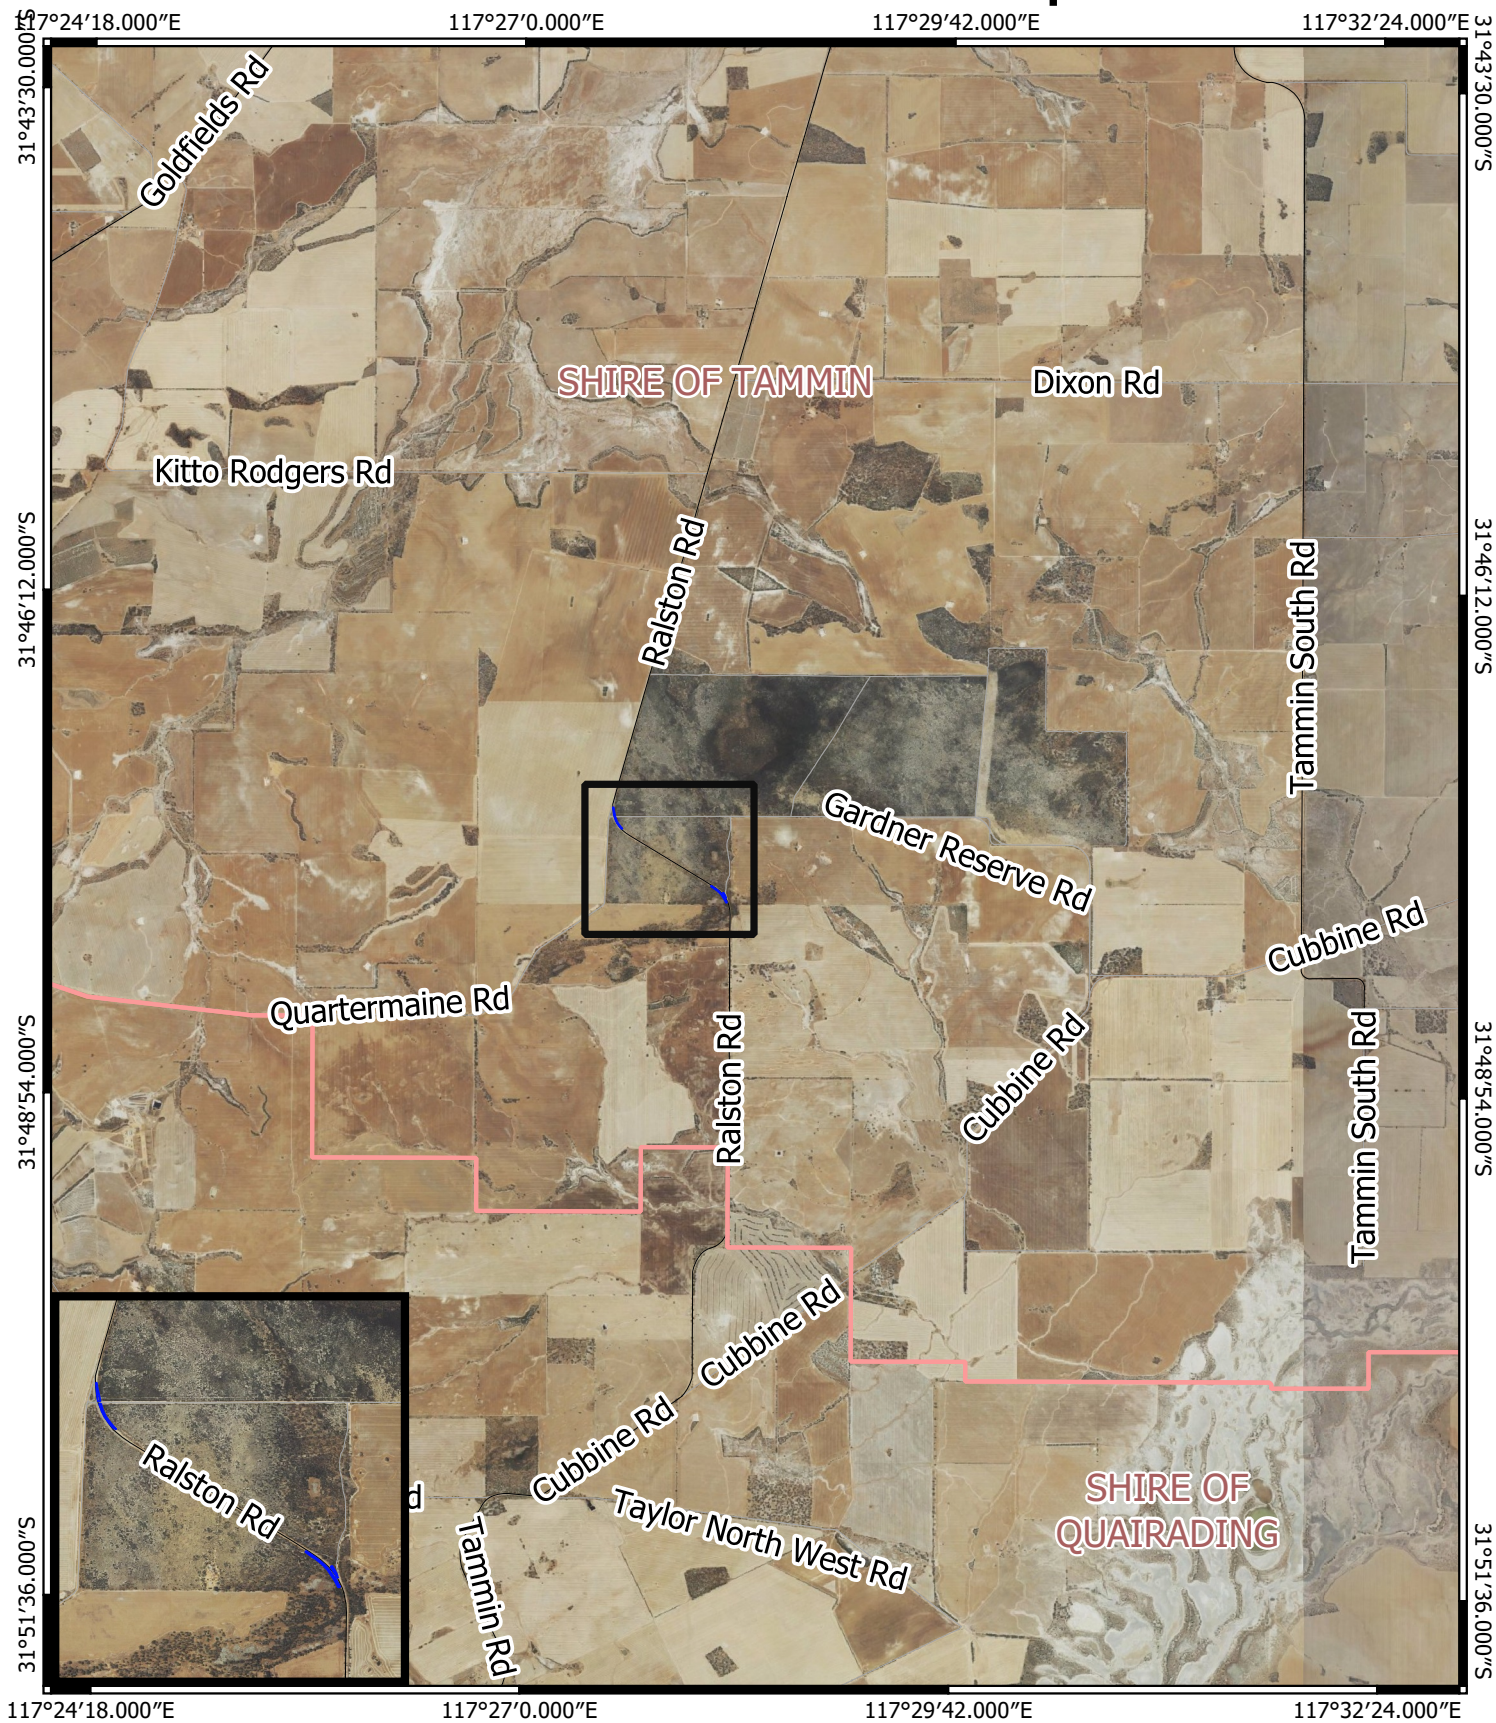

CPS 9281/1 - Context Map

Legend

-  CPS areas applied to clear
-  Local Government Authorities

Road Centrelines

-  Local Rd - Sealed
-  Local Rd - Other

Image

1:75000

GOVERNMENT OF
WESTERN AUSTRALIA

MGA 94
Geocentric Datum of Australia 1994