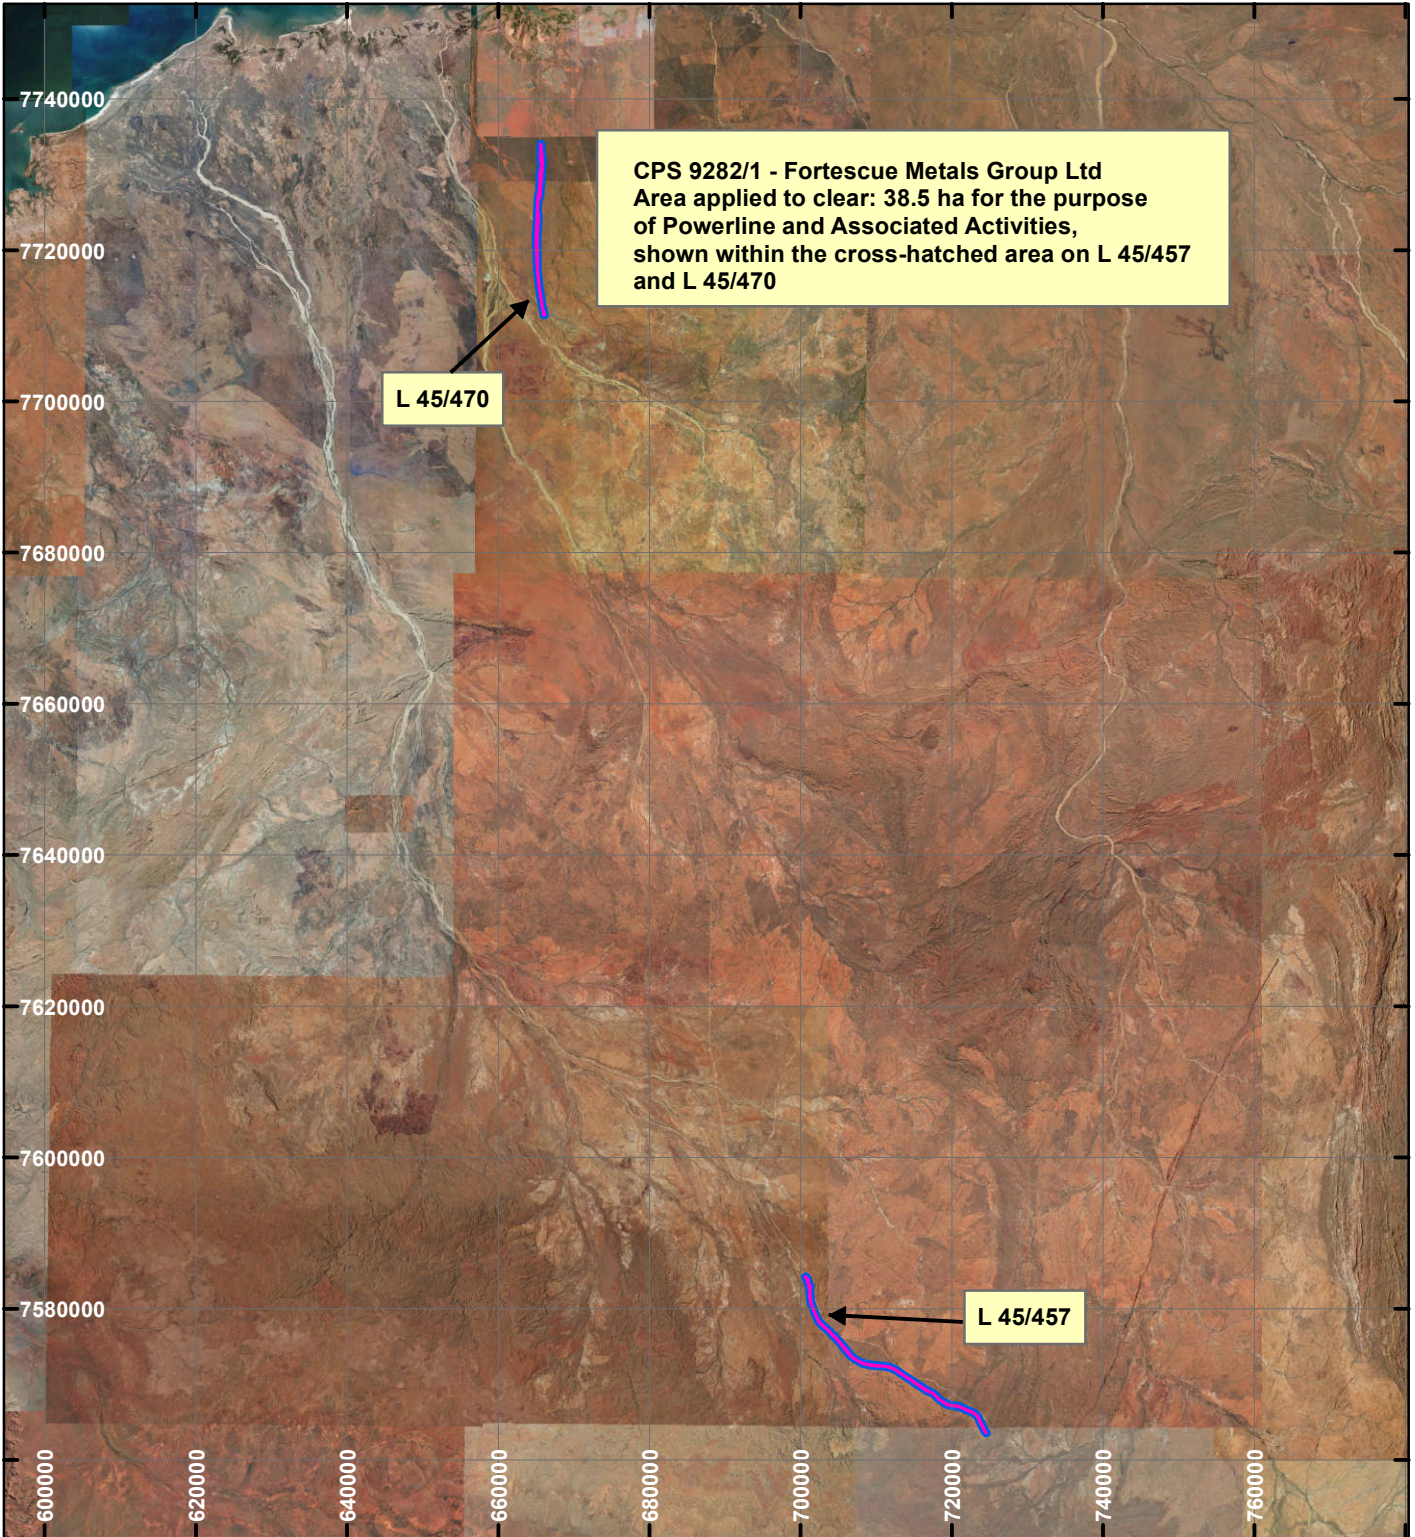

CPS 9282/1 - Fortescue Metals Group Ltd

LEGEND

Clearing Instruments

Mining Tenements

Scale 1:1,000,000

(Approximate when reproduced at A4)

Geocentric Datum Australia 1994

Note: the data in this map have not been projected. This may result in geometric distortion or measurement inaccuracies.

..... Date

Officer with delegated authority under Section 20 of the Environmental Protection Act 1986

Information derived from this map should be confirmed with the data custodian acknowledged by the agency acronym in the legend.

WA Crown Copyright 2002