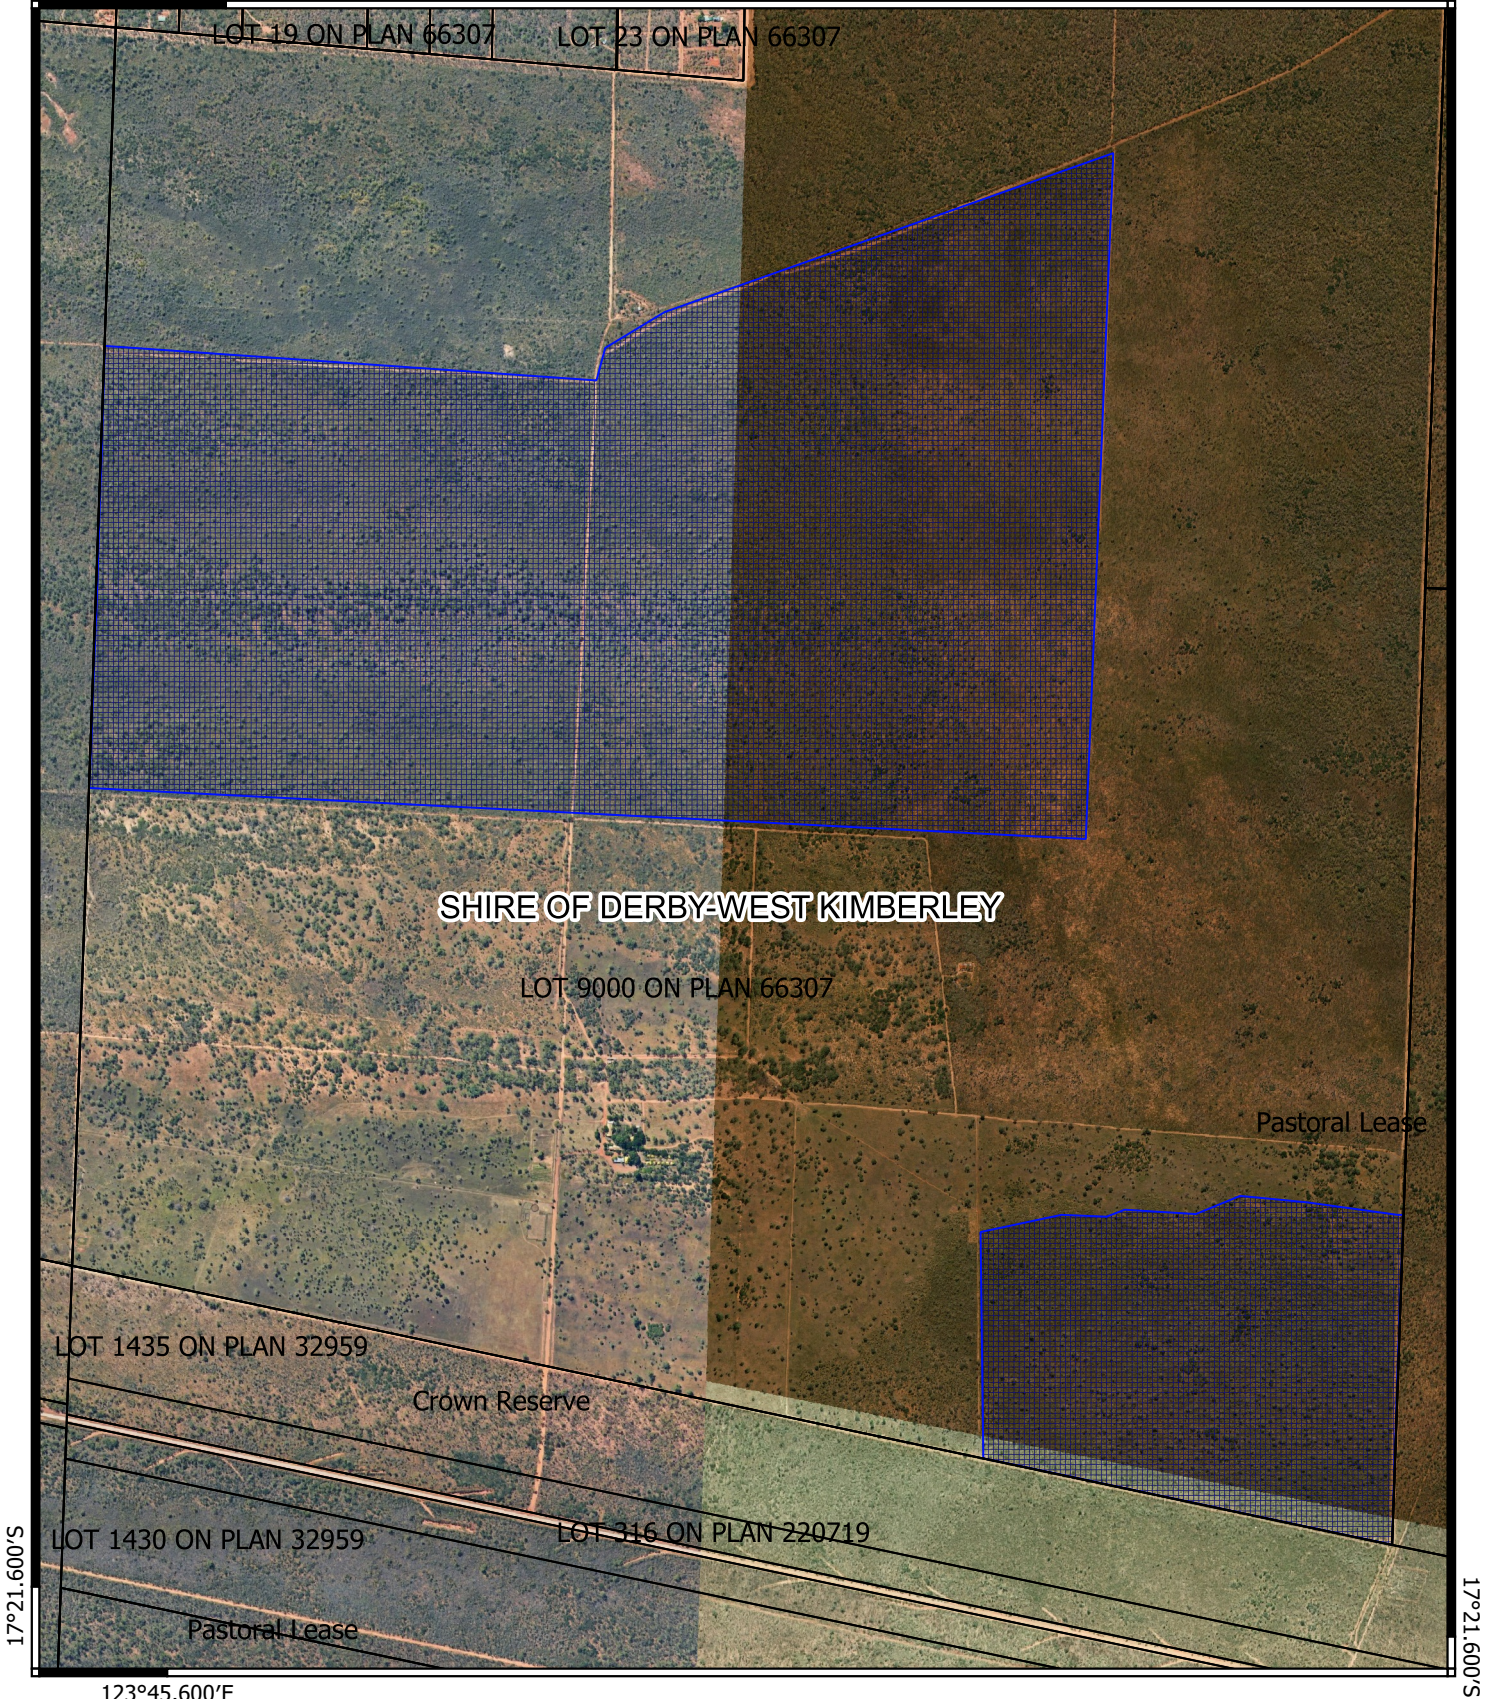

CPS 9318/1 - Map

123°45.600'E

Legend

-  Land Tenure LGATE - 226
-  CPS areas applied to clear
-  Local Government Authorities

- Road Centrelines
-  Local Rd - Other

Image

1:19264

0 250 500 m

MGA 94
Geocentric Datum of Australia 1994

GOVERNMENT OF
WESTERN AUSTRALIA