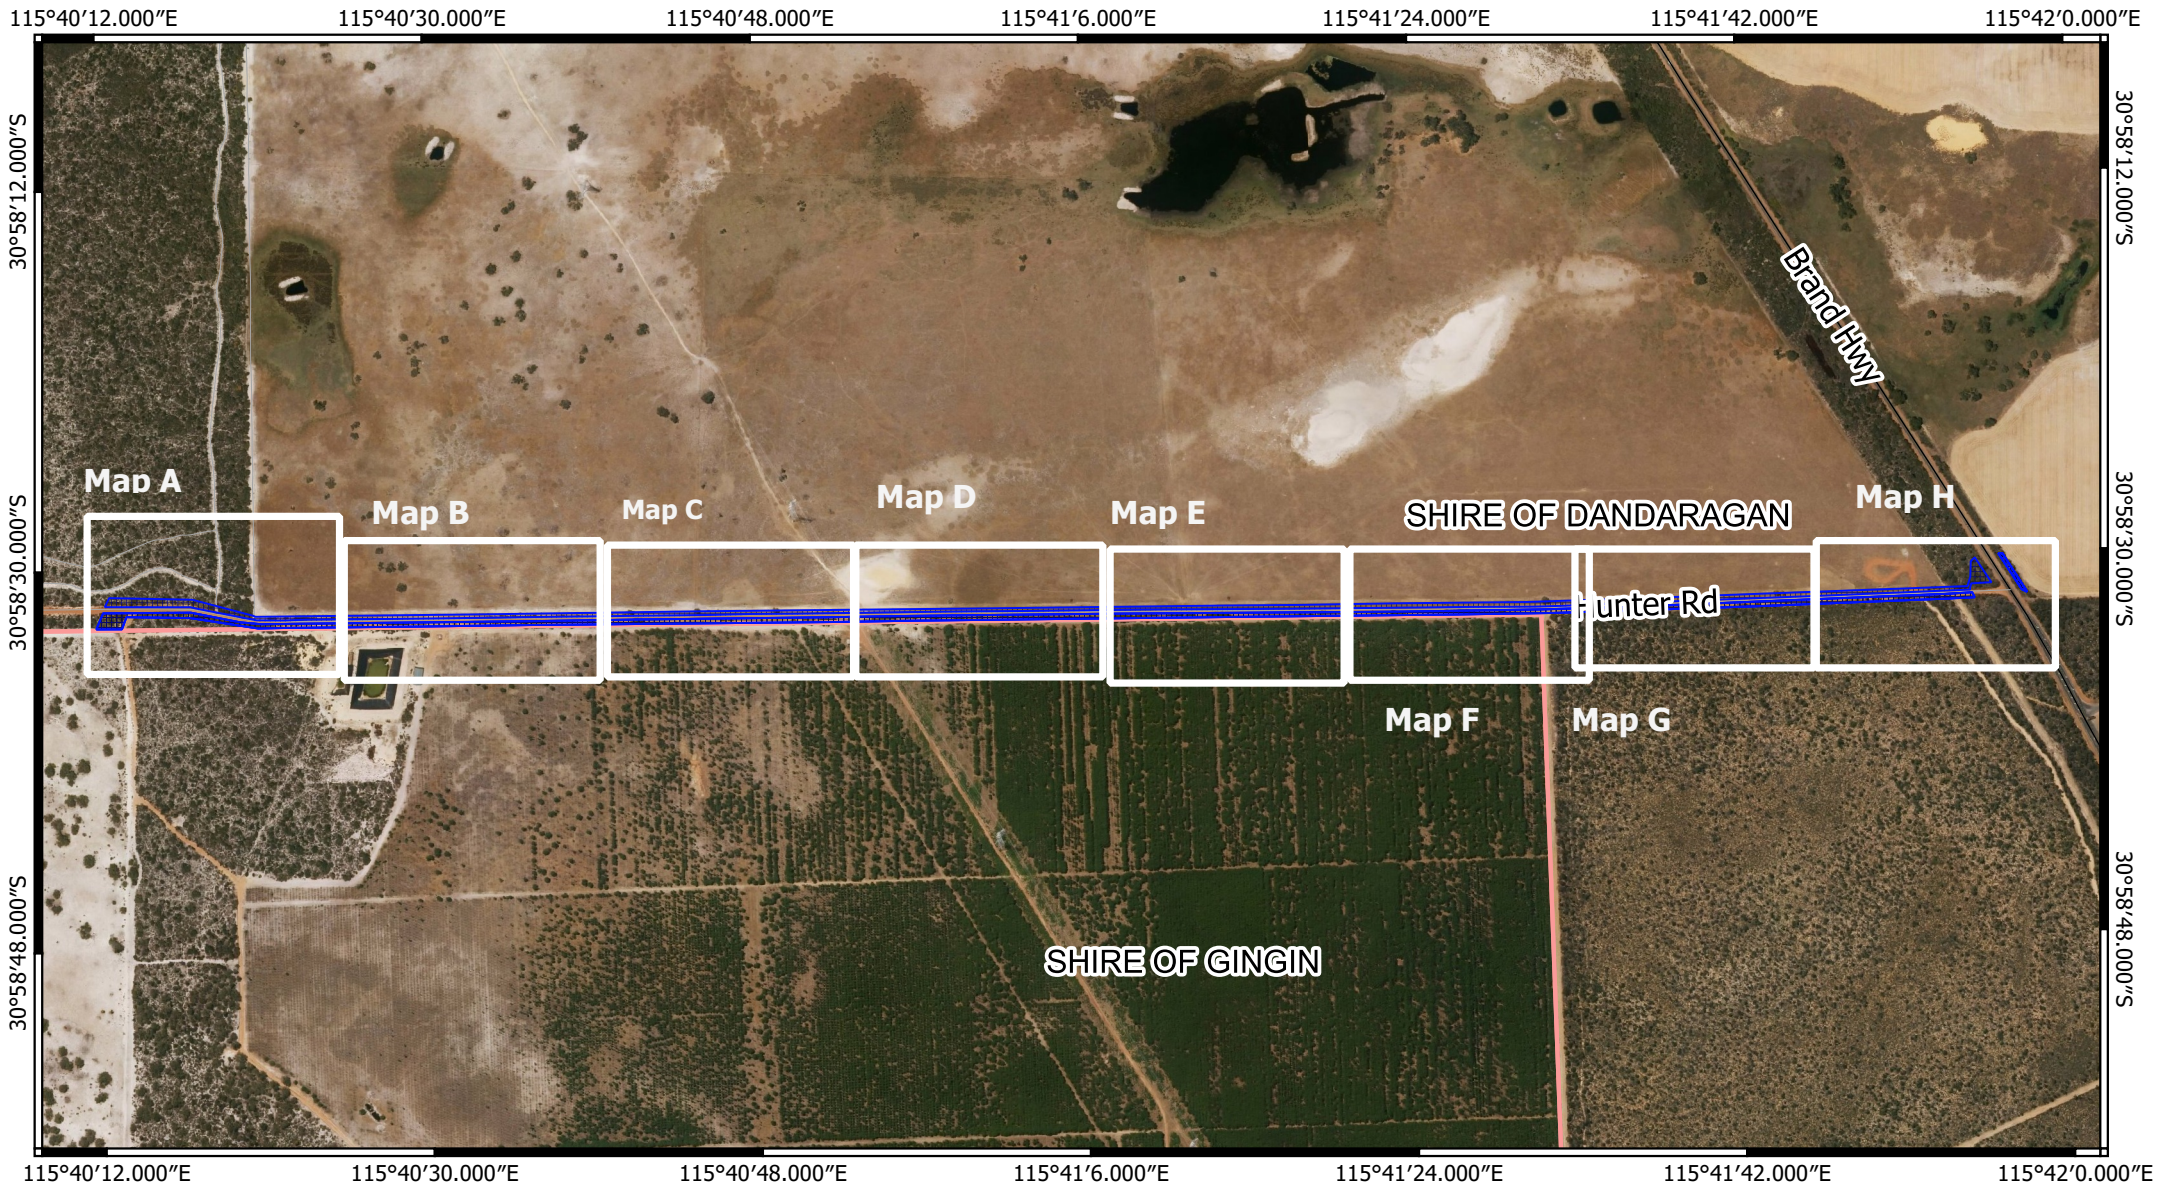

# CPS 9326/1 - Context Map

## Legend

-  CPS areas applied to clear
-  Local Government Authorities
-  Highway
-  Local Rd - Other

MGA 94  
Geocentric Datum of Australia 1994

1:11000

GOVERNMENT OF  
WESTERN AUSTRALIA