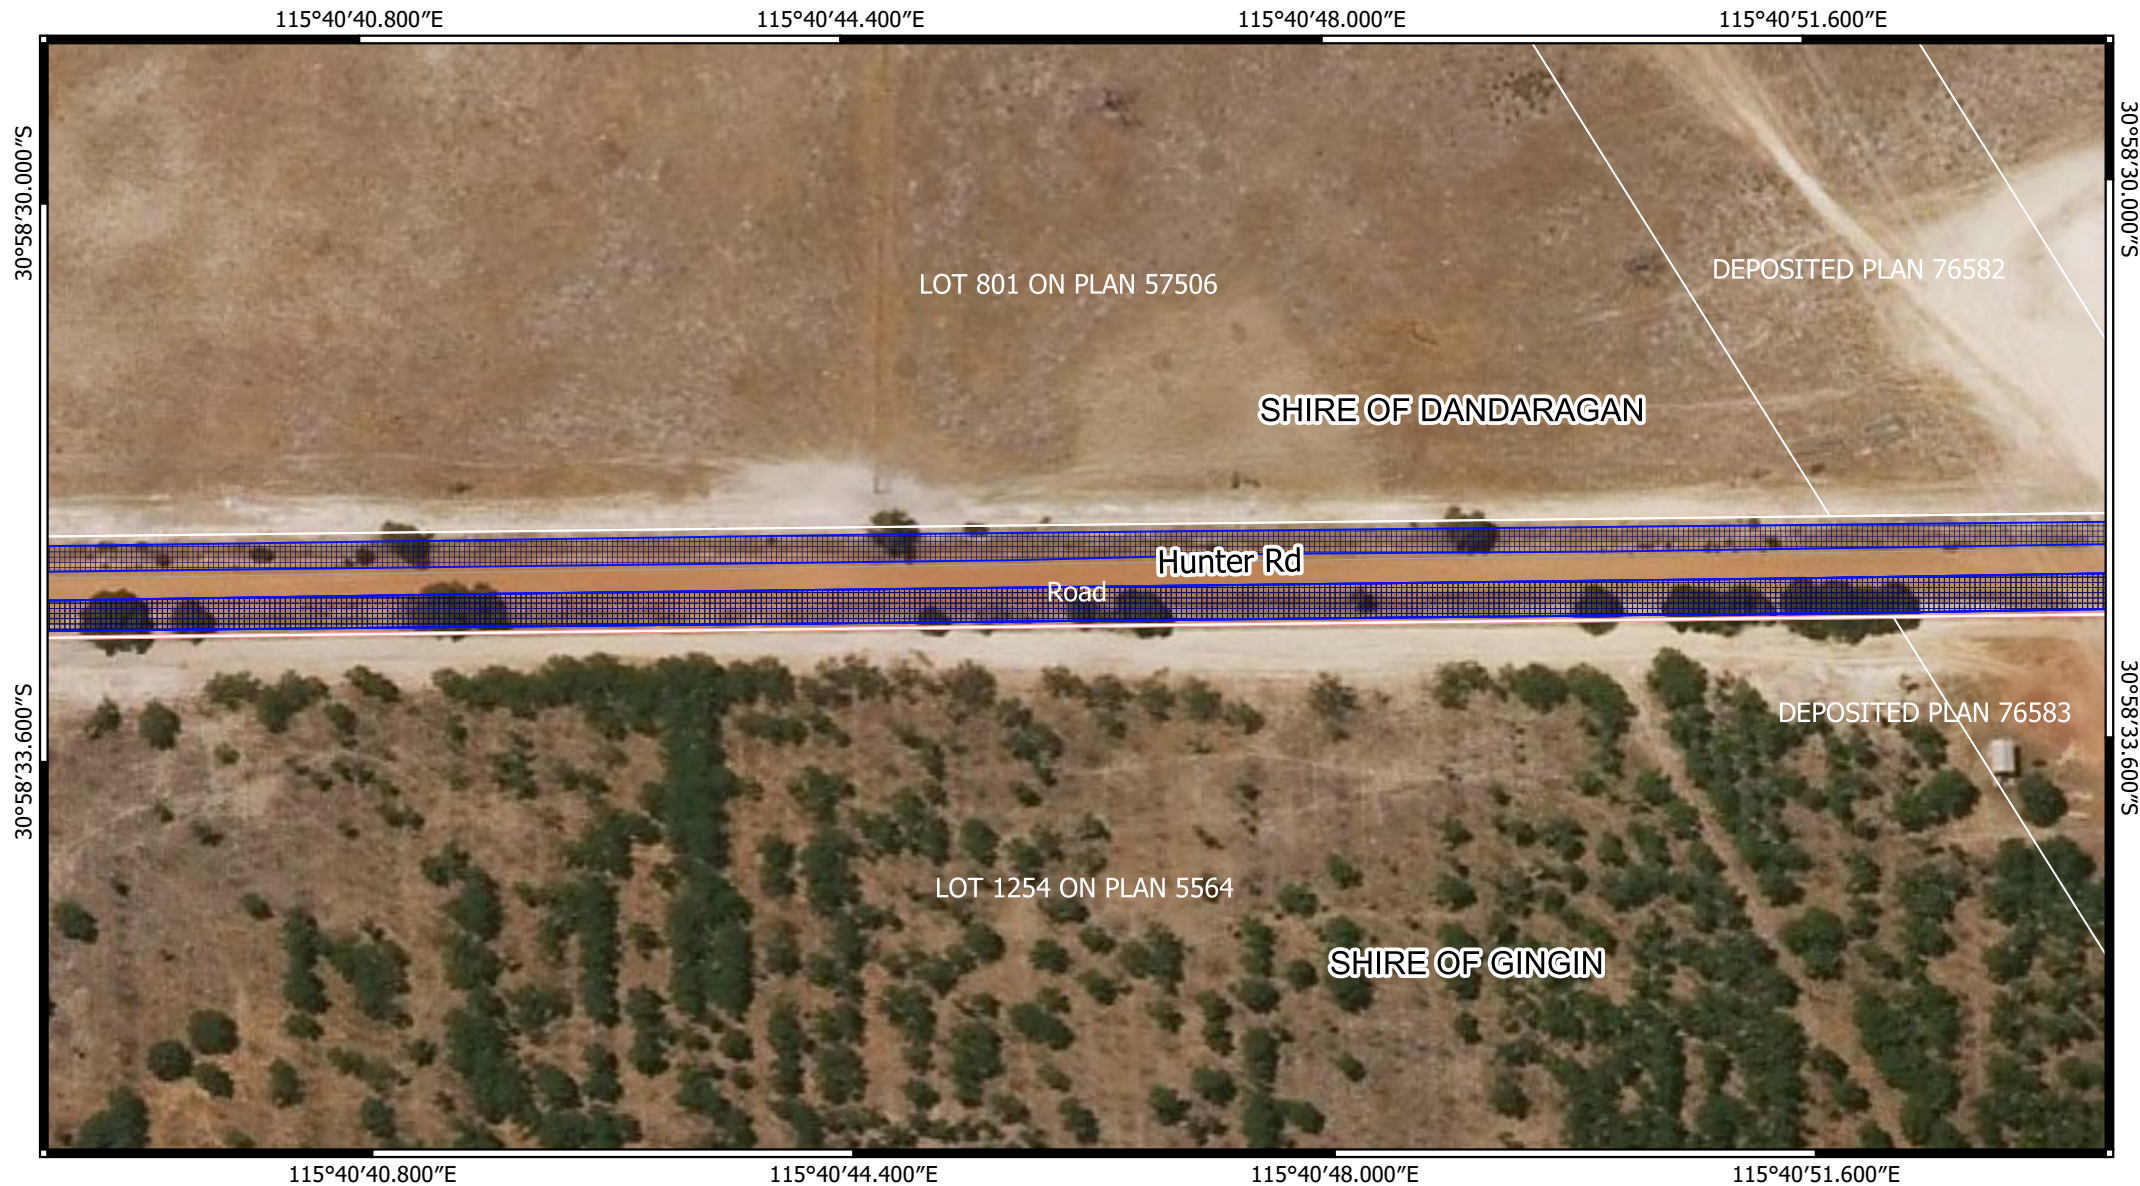

CPS 9326/1 - Map C

Legend

-  CPS areas applied to clear
- Land Tenure
-  Local Government Authorities
-  Local Rd - Other

1:1500

GOVERNMENT OF
WESTERN AUSTRALIA