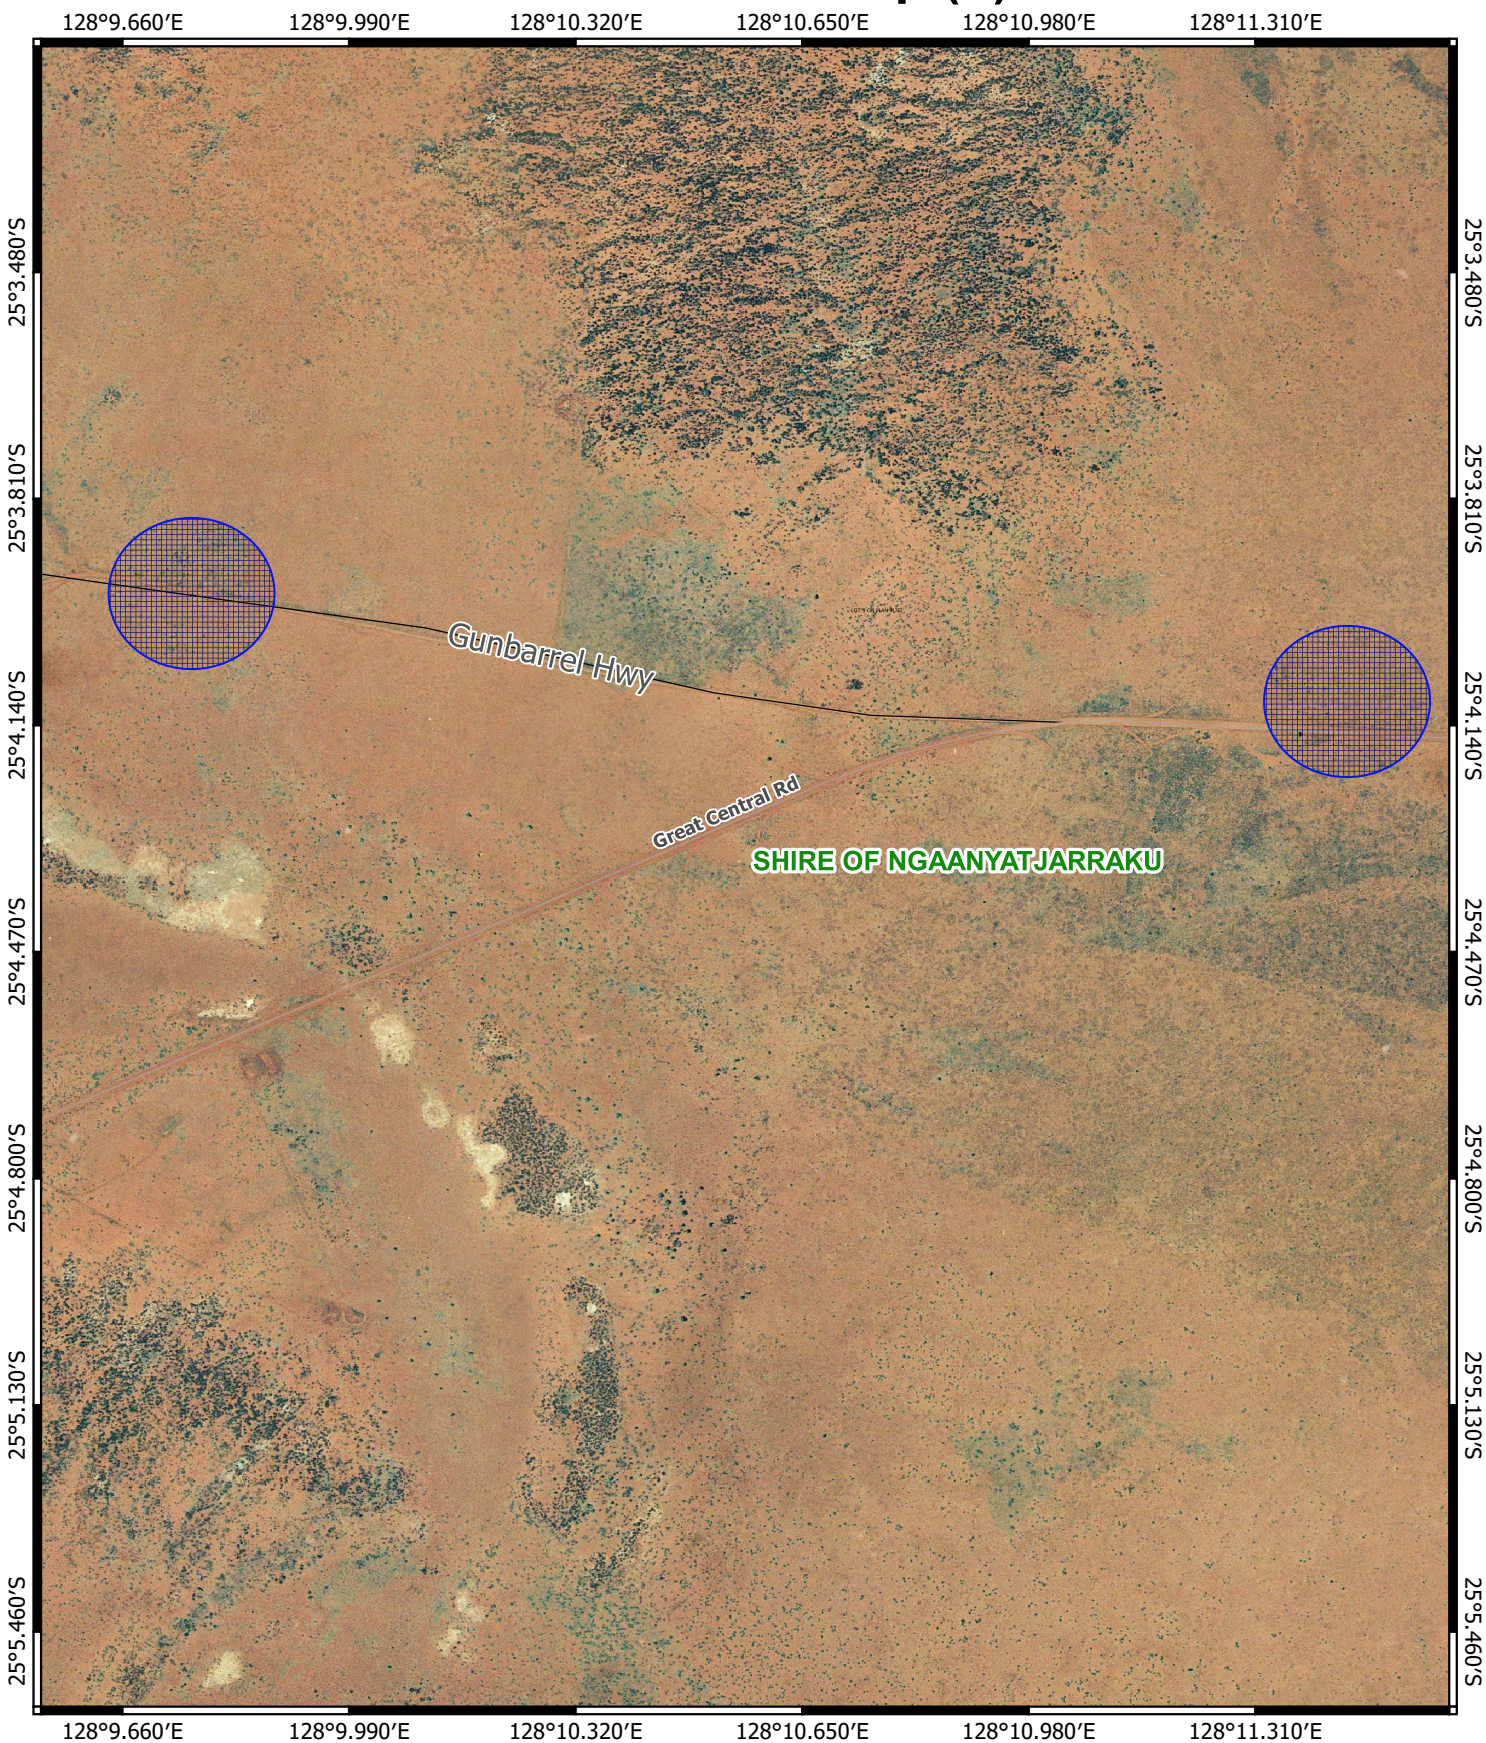

CPS 9327/1 - Map (d)

SHIRE OF NGAANYATJARRAKU

Gunbarrel Hwy

Great Central Rd

Legend

-  CPS areas applied to clear
-  Land TenureLGATE - 226
-  Local Government Authorities

Road Centrelines

-  Highway
-  Local Rd - Other

1:14660

0 0.25 0.5 km

MGA 94
Geocentric Datum of Australia 1994

GOVERNMENT OF
WESTERN AUSTRALIA