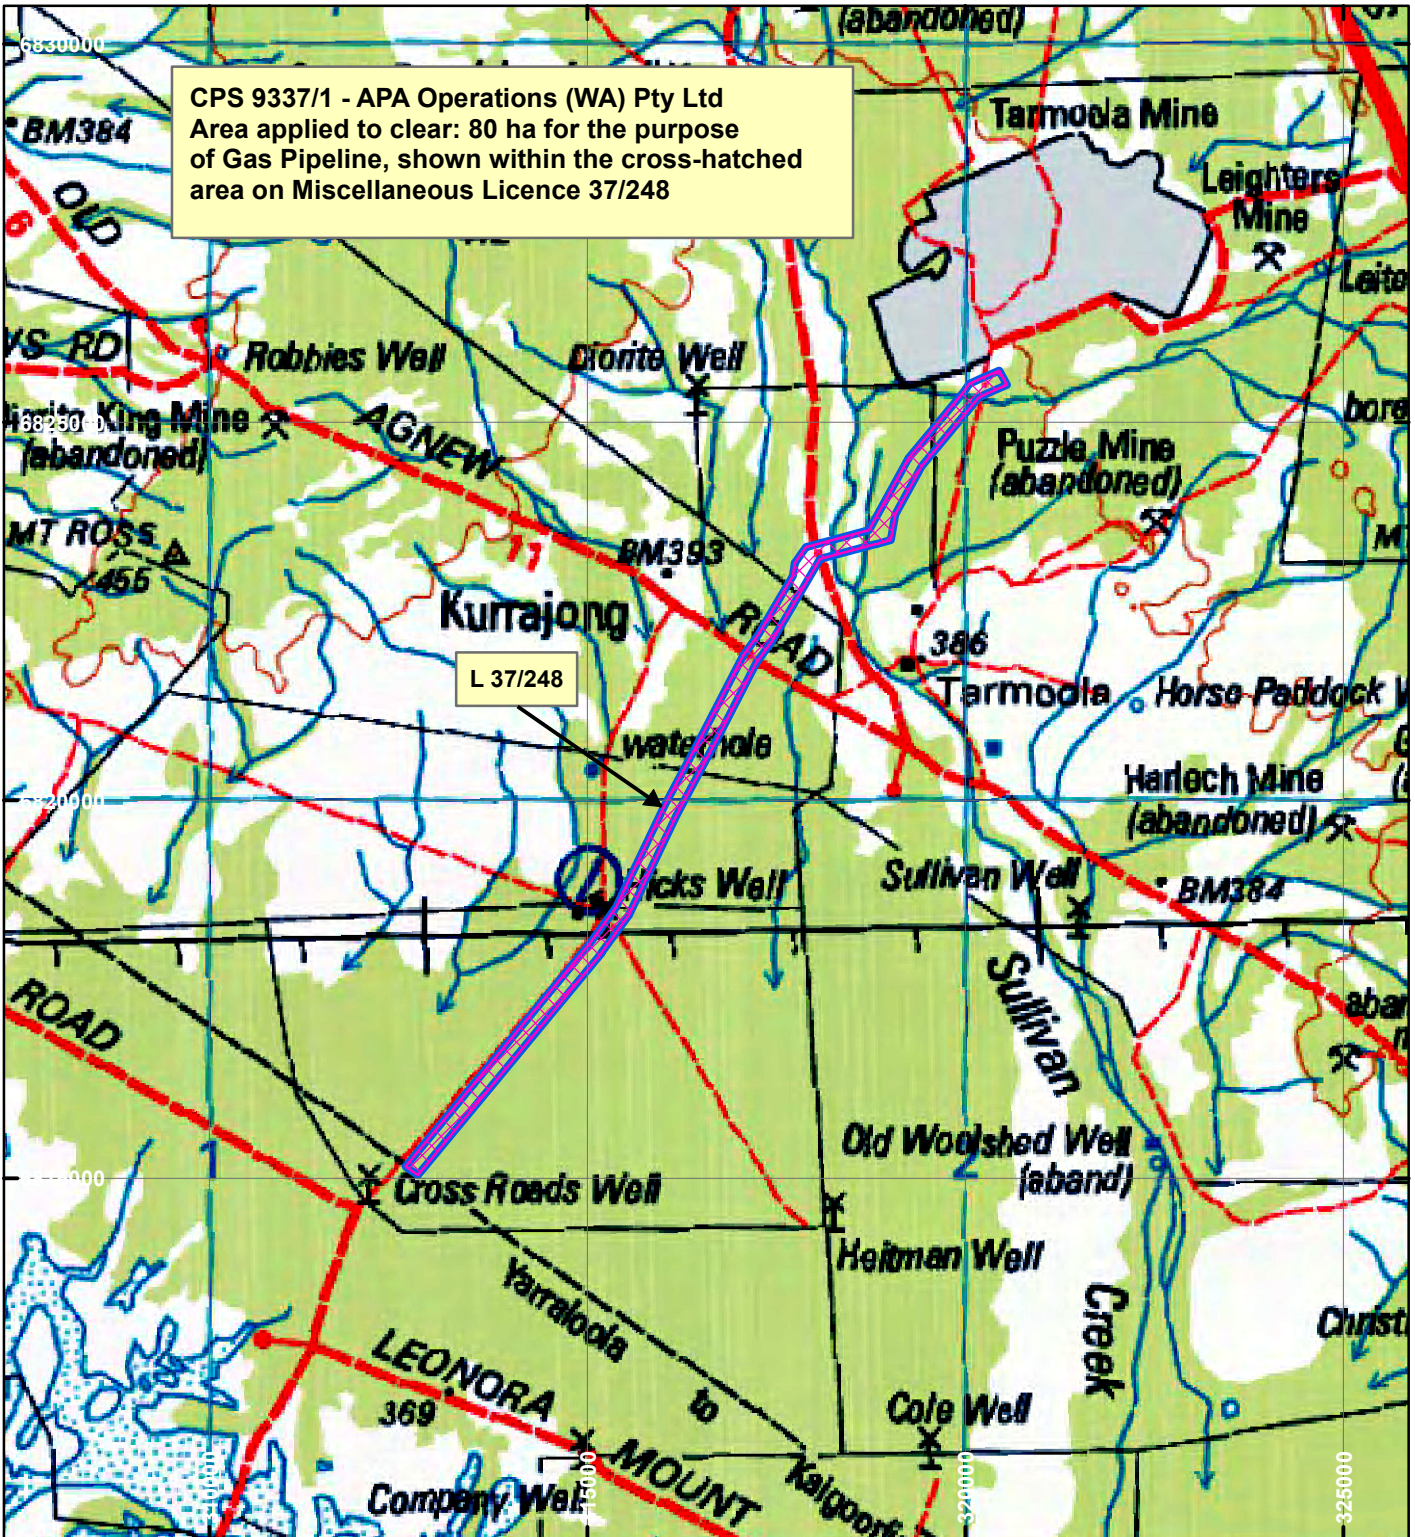

## LEGEND

Clearing Instruments

Mining Tenements

Scale 1:100,000

(Approximate when reproduced at A4)

Geocentric Datum Australia 1994

Note: the data in this map have not been projected. This may result in geometric distortion or measurement inaccuracies.