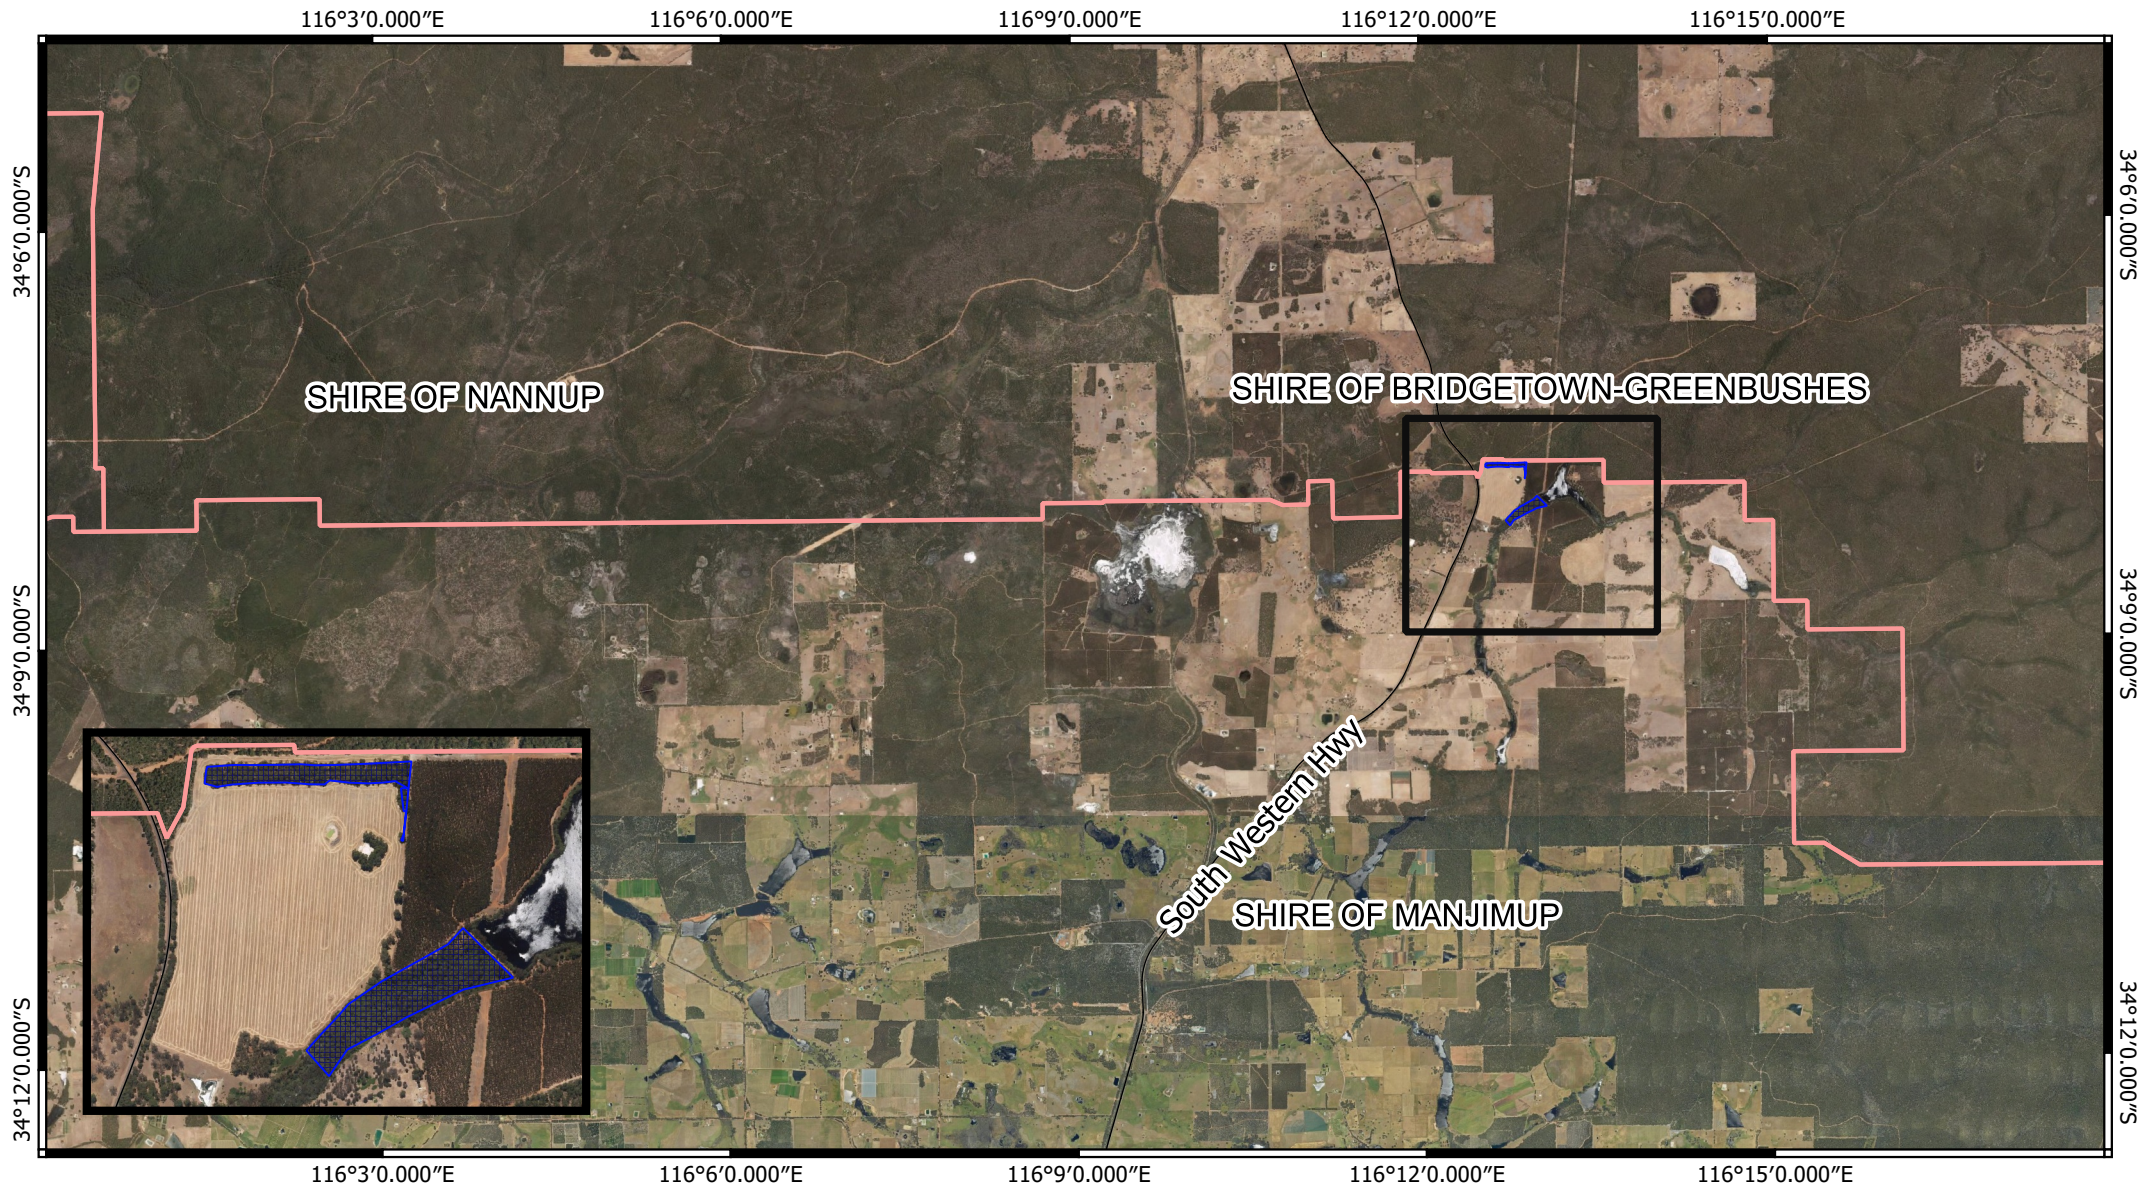

CPS 9338/1 - Context Map

Legend

-  CPS areas applied to clear Image
-  Local Government Authorities
-  Highway

MGA 94
Geocentric Datum of Australia 1994

0 1 2 km

1:100000

GOVERNMENT OF
WESTERN AUSTRALIA