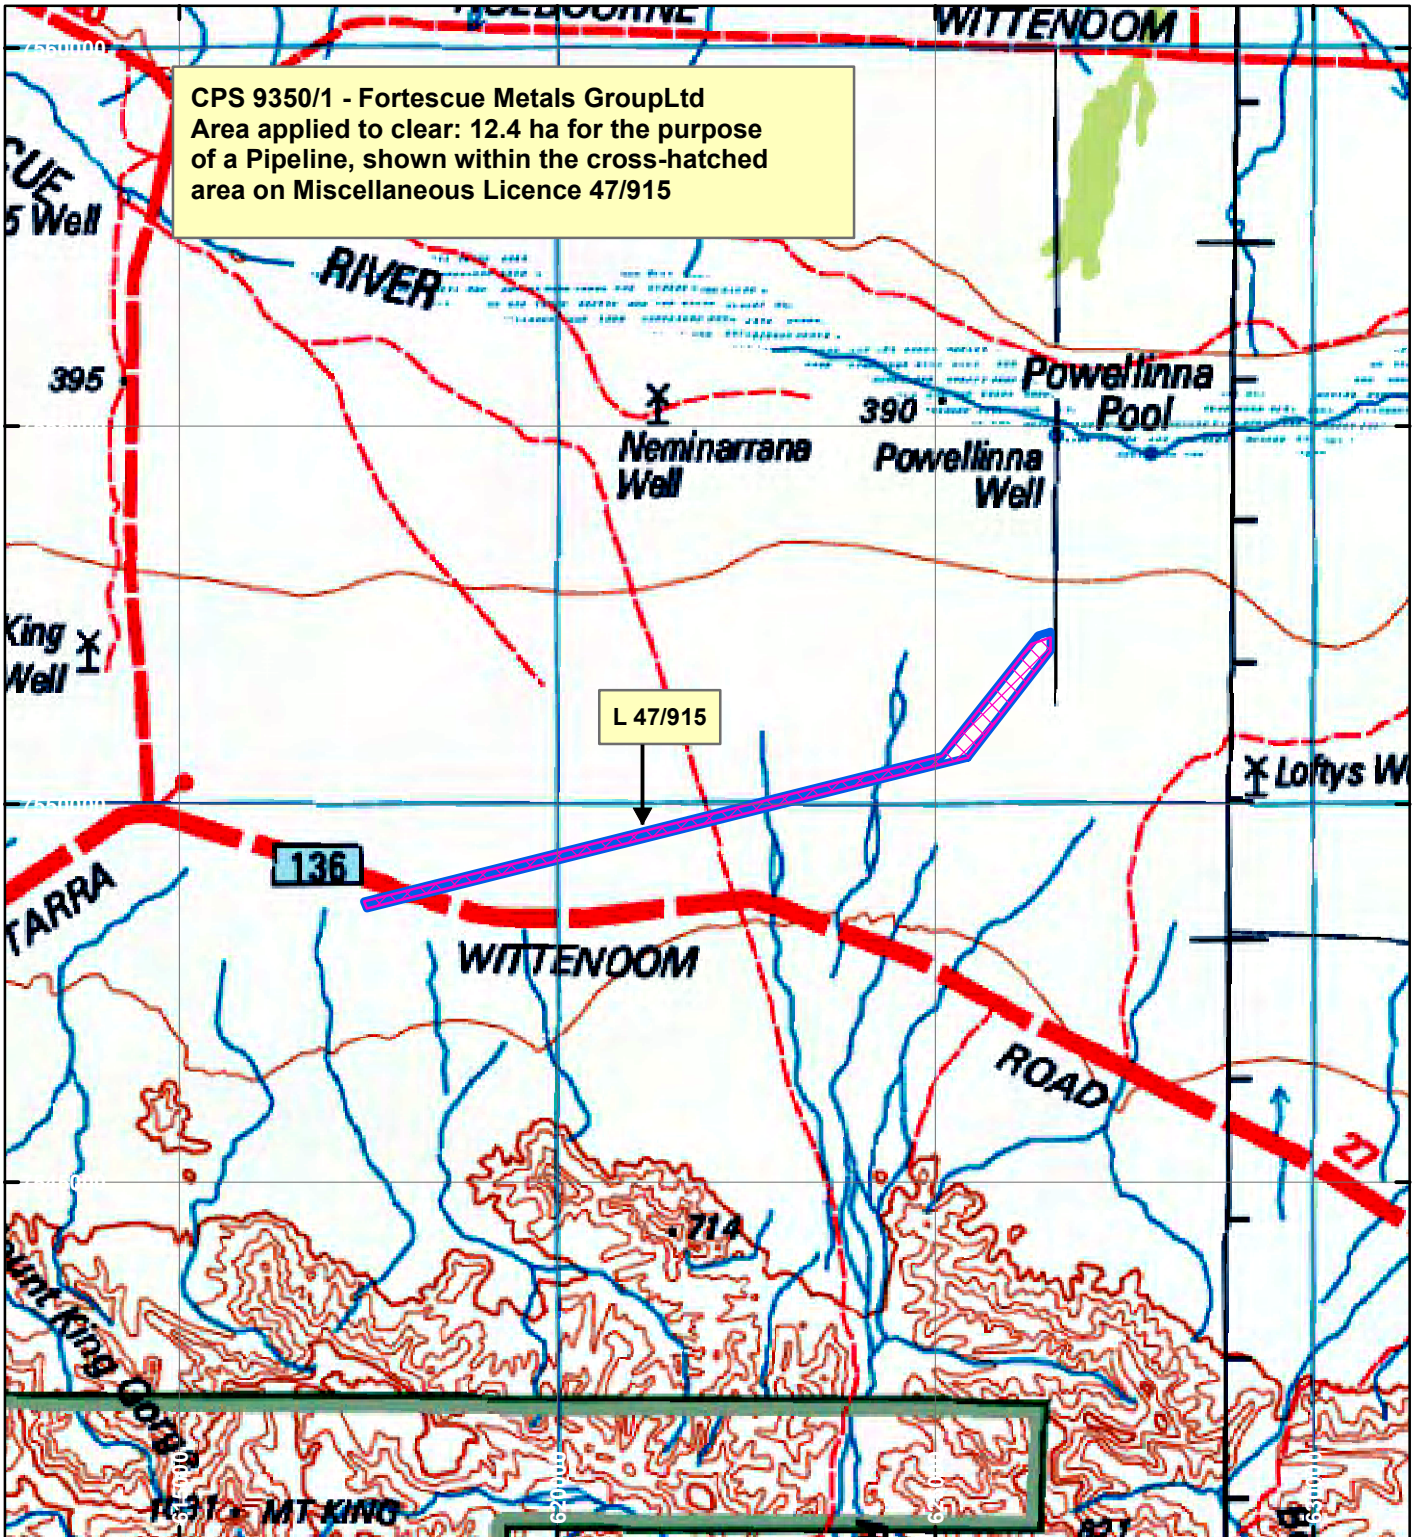

CPS 9350/1 - Fortescue Metals Group Ltd

LEGEND

Clearing Instruments

Mining Tenements

Scale 1:100,000

(Approximate when reproduced at A4)

Geocentric Datum Australia 1994

Note: the data in this map have not been projected. This may result in geometric distortion or measurement inaccuracies.

..... Date

Officer with delegated authority under Section 20 of the Environmental Protection Act 1986

Information derived from this map should be confirmed with the data custodian acknowledged by the agency acronym in the legend.