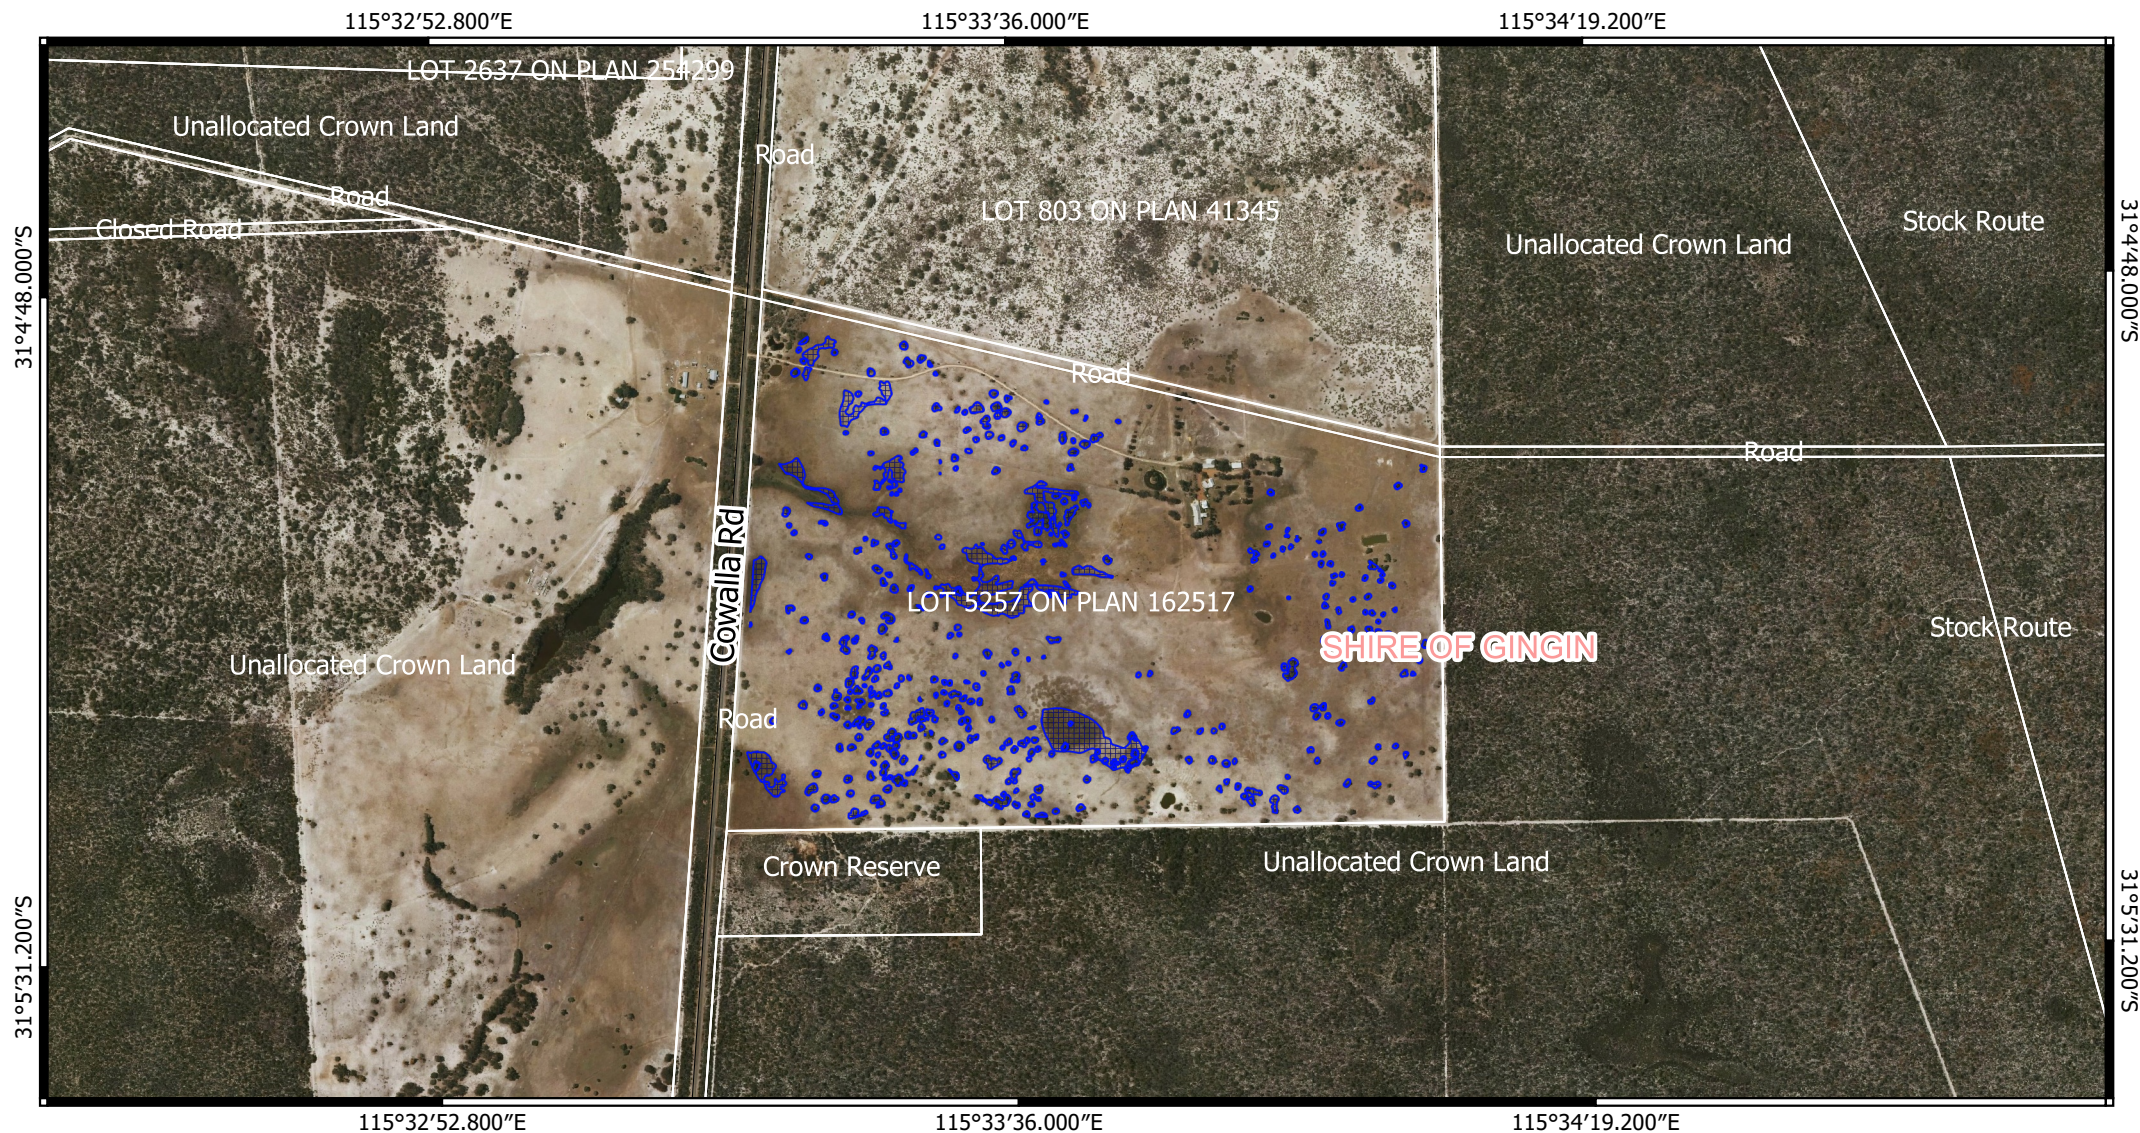

# CPS 9354/1 - Map

## Legend

 CPS areas applied to clear

Land Tenure

 Local Government Authorities

 Local Rd - Sealed

 Local Rd - Other

0 100 200 300 400 m

MGA 94  
Geocentric Datum of Australia 1994

1:15000

GOVERNMENT OF  
WESTERN AUSTRALIA