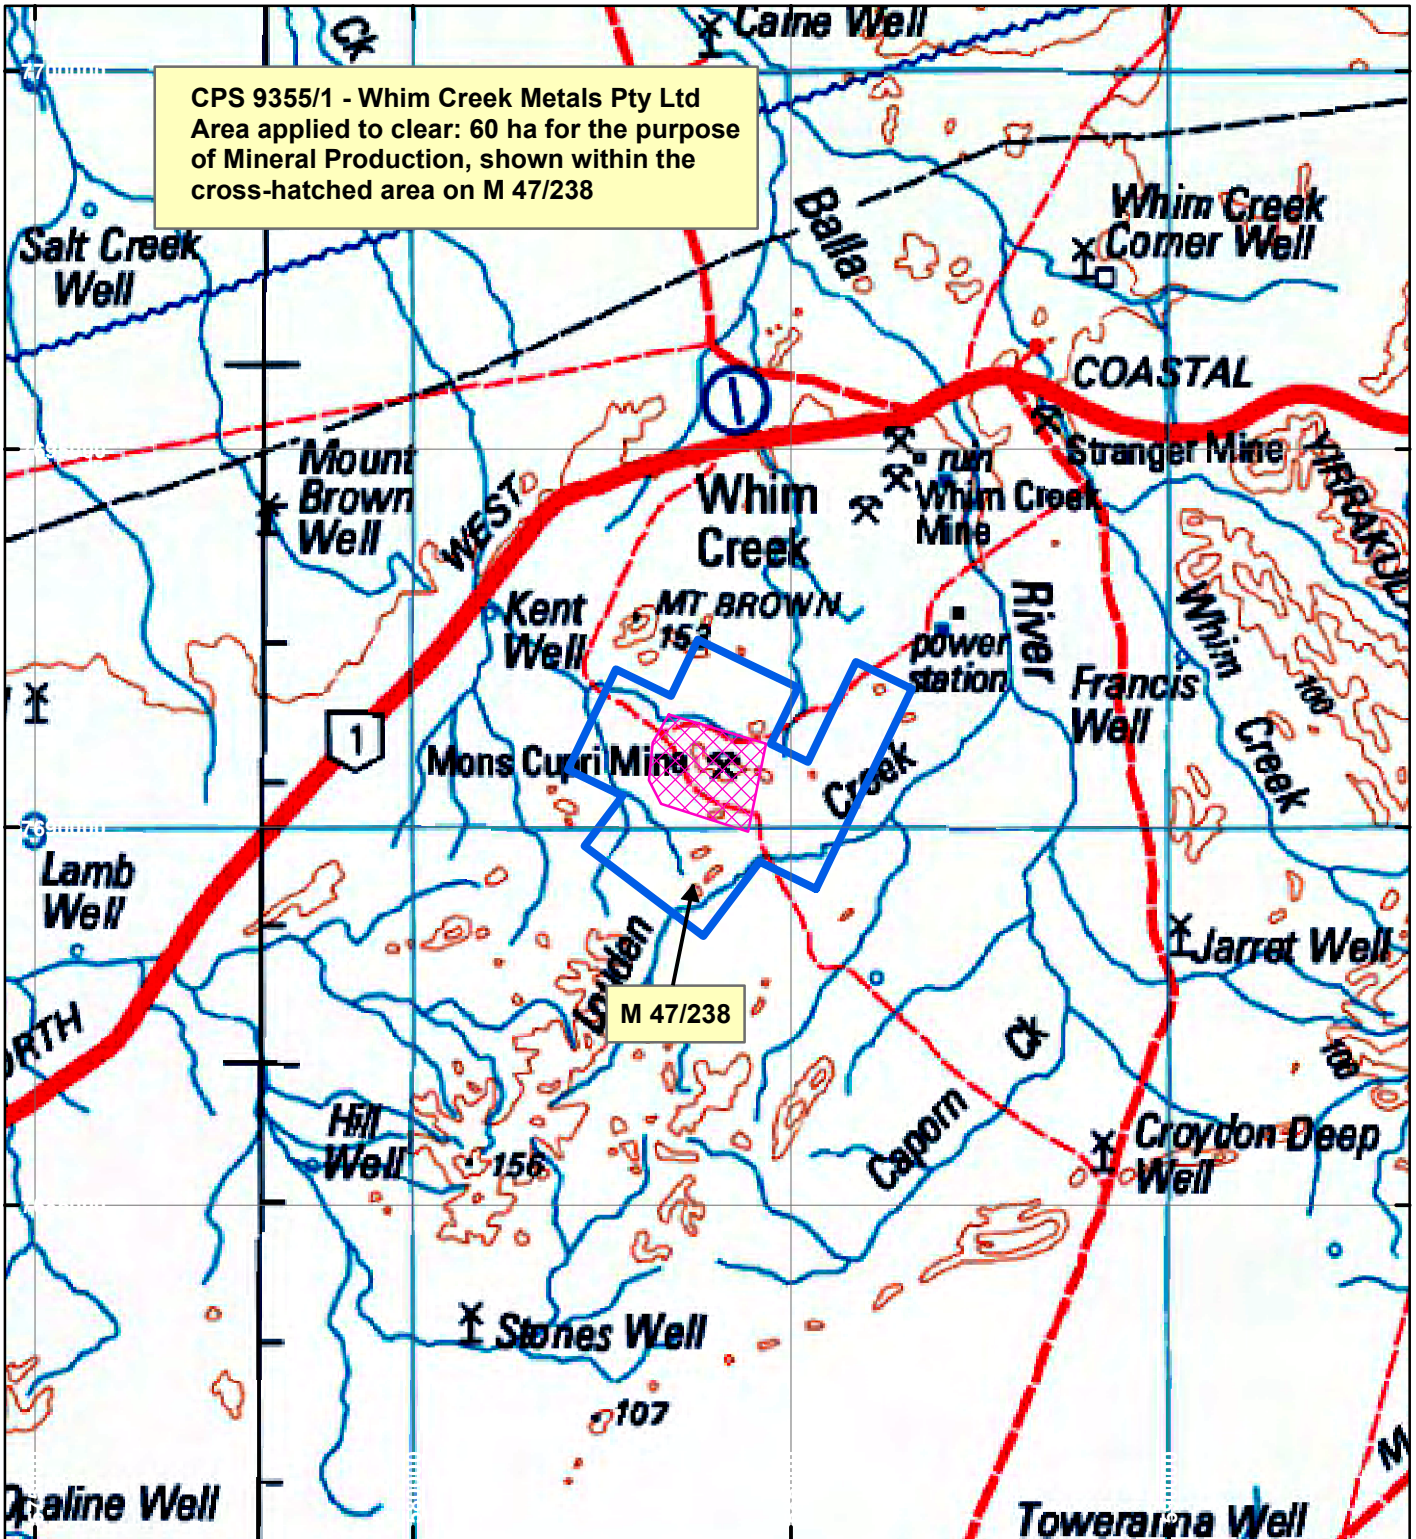

## LEGEND

Clearing Instruments

Mining Tenements

Scale 1:100,000

(Approximate when reproduced at A4)

Geocentric Datum Australia 1994

Note: the data in this map have not been projected. This may result in geometric distortion or measurement inaccuracies.