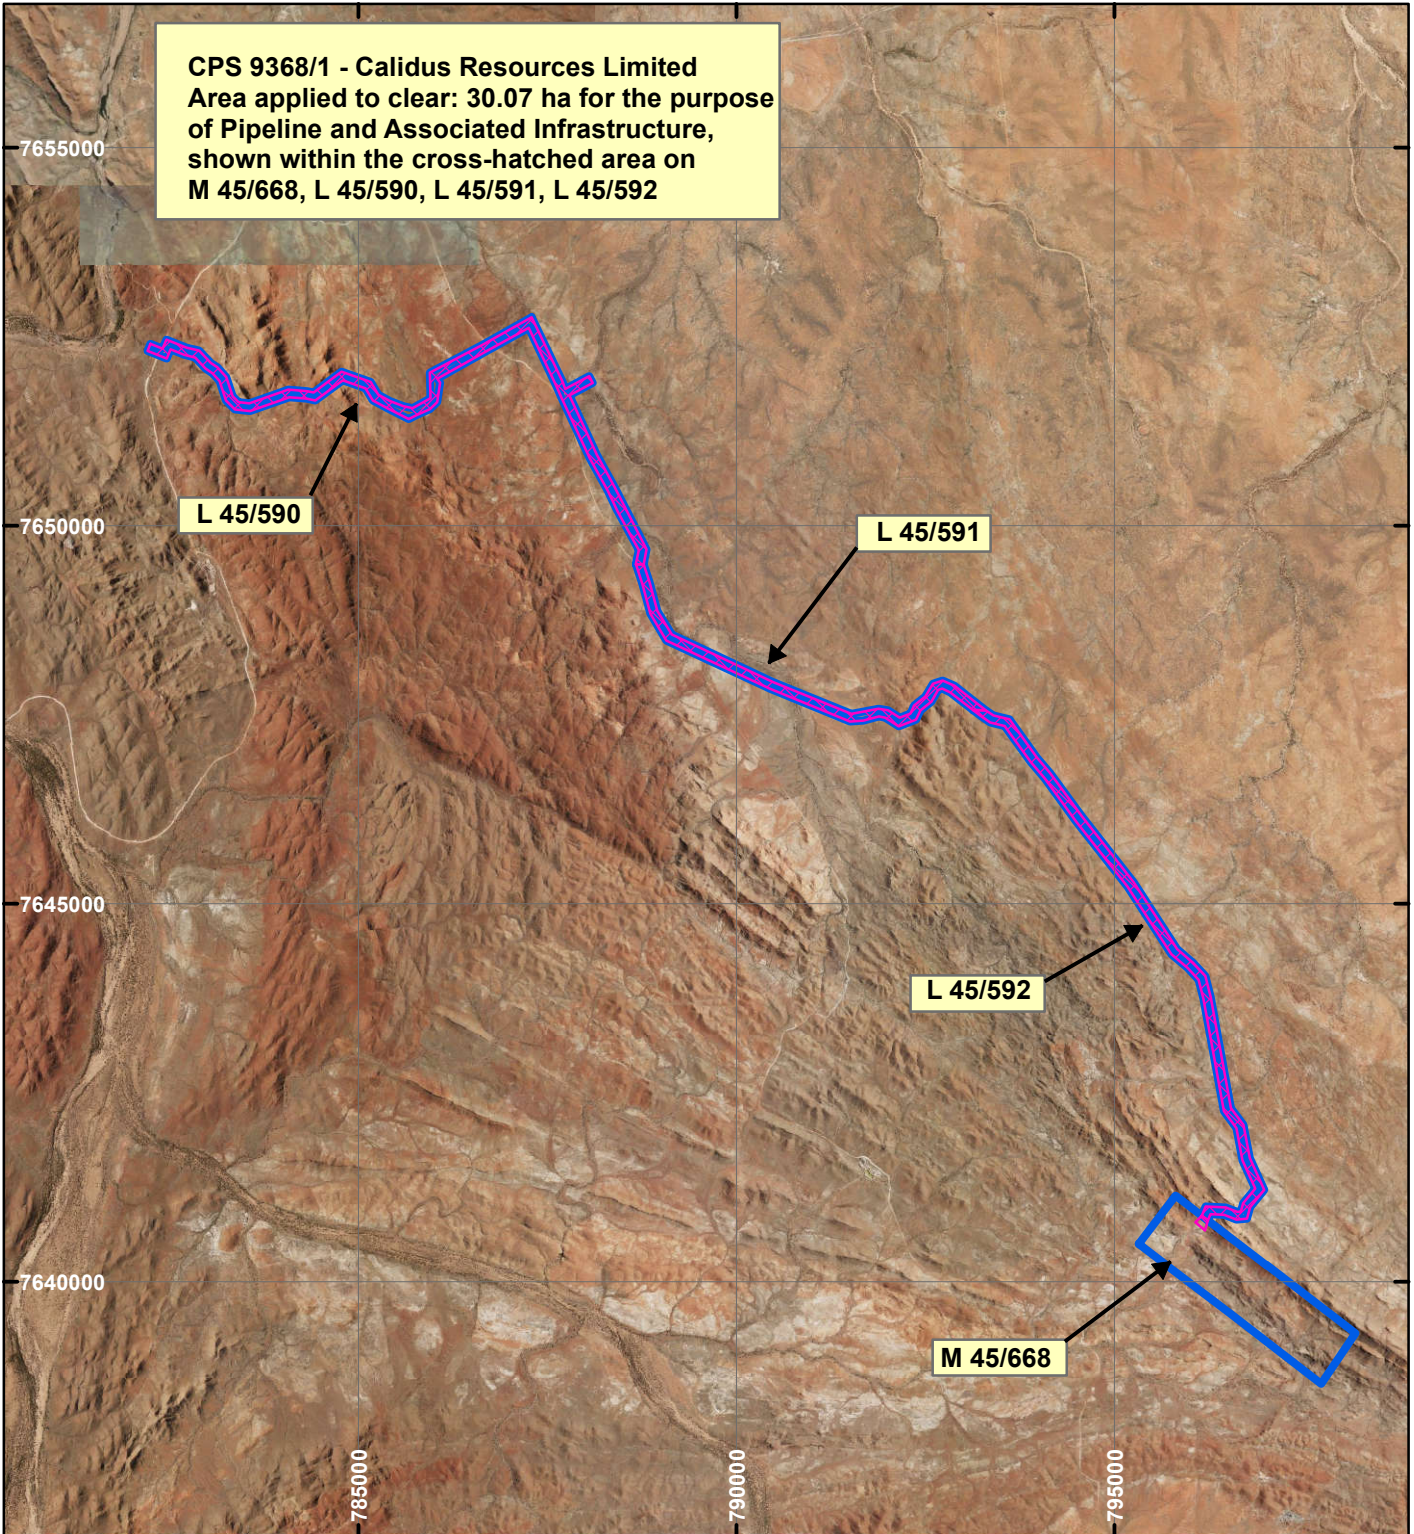

CPS 9368/1 - Calidus Resources Limited

LEGEND

Clearing Instruments

Mining Tenements

Orthophotography sourced from Landgate

Scale 1:100,000

(Approximate when reproduced at A4)

Geocentric Datum Australia 1994

Note: the data in this map have not been projected. This may result in geometric distortion or measurement inaccuracies.

..... Date

Officer with delegated authority under Section 20 of the Environmental Protection Act 1986