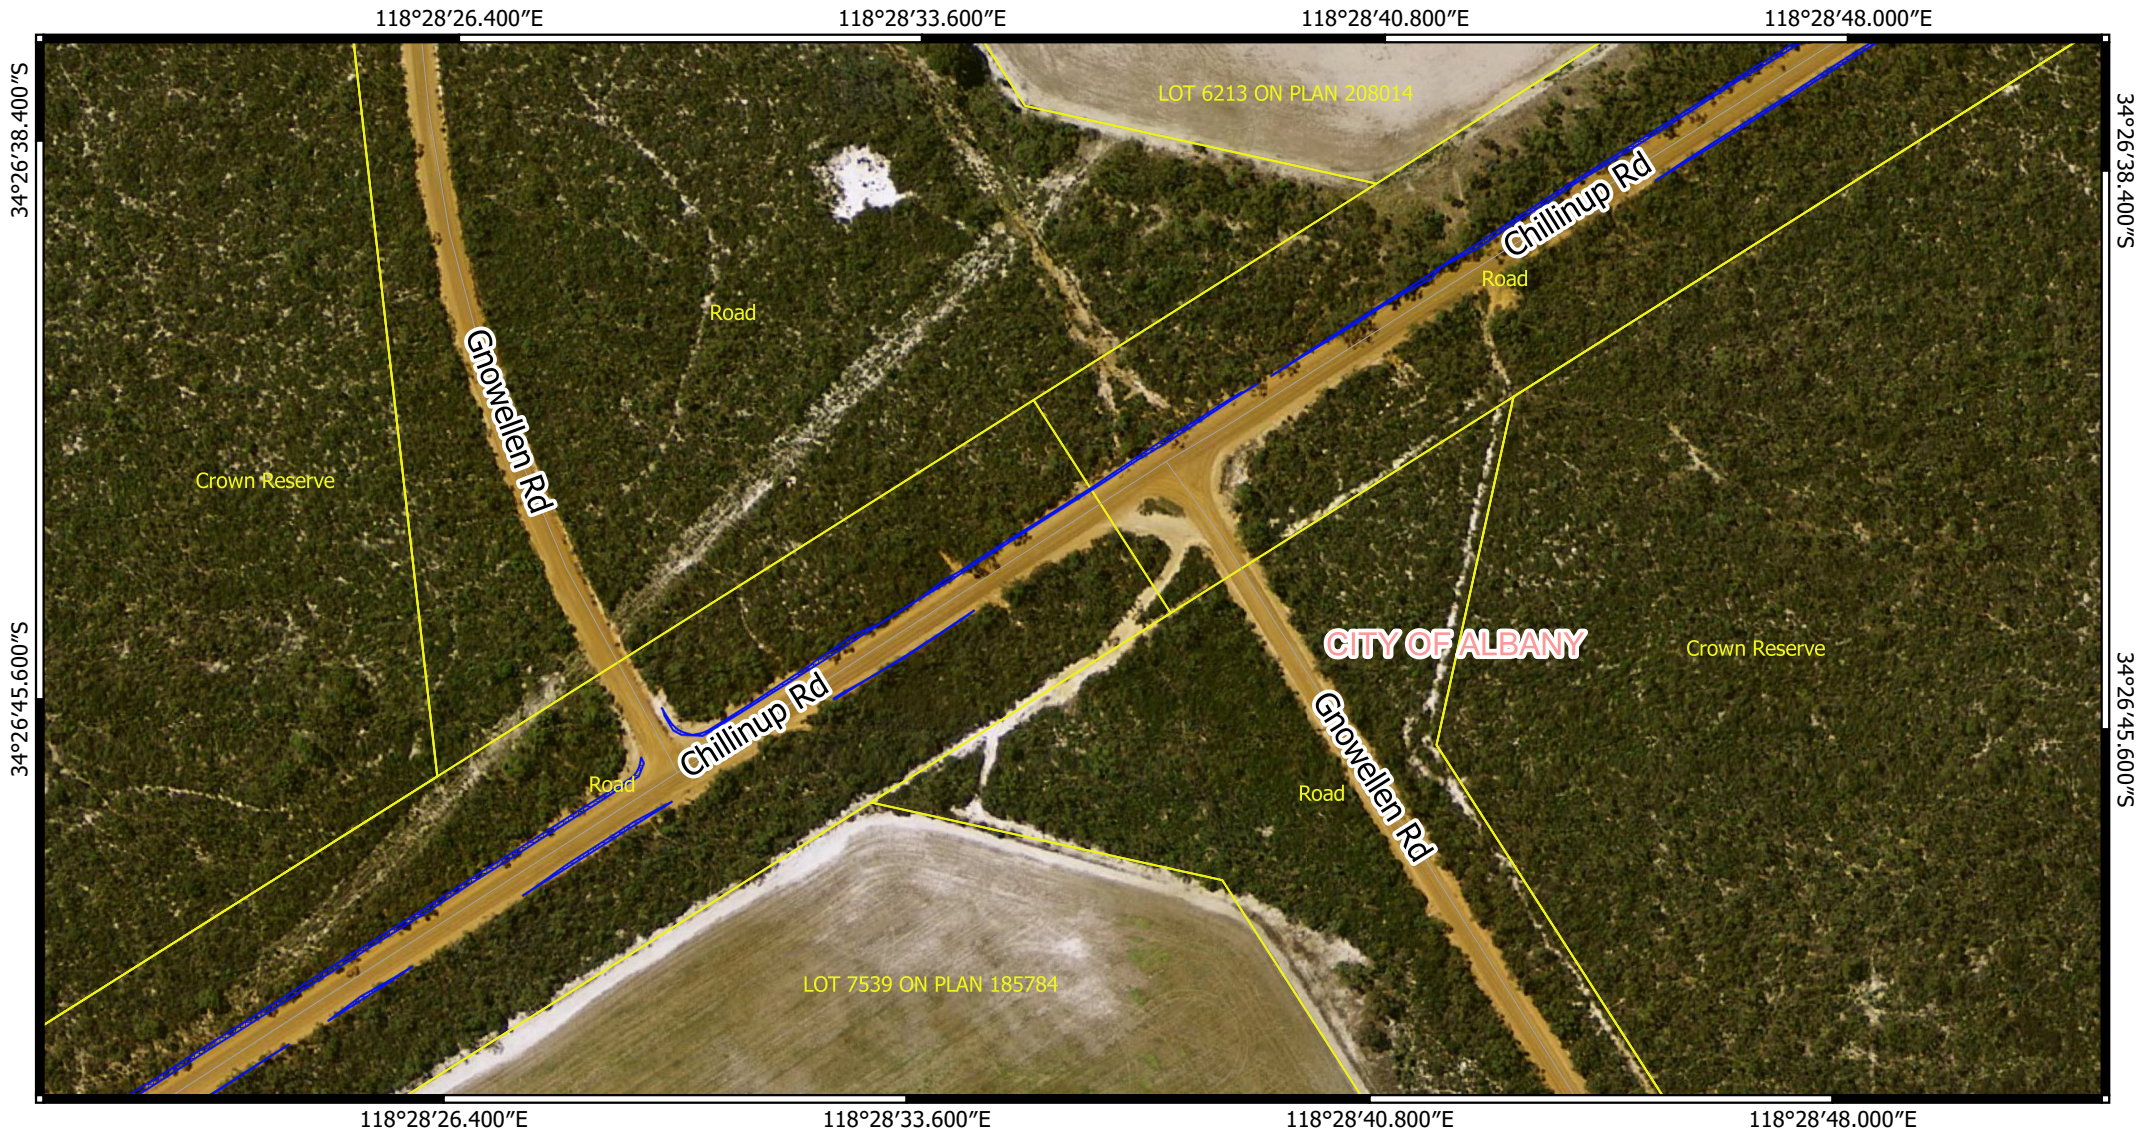

CPS 9374/1 - Map C

Legend

-  CPS areas applied to clear
-  Local Government Authorities
- Road Centrelines**
-  Local Rd - Other

 Cadastre - LGATE 218

1:3000

0 25 50 75 100 m

MGA 94
Geocentric Datum of Australia 1994