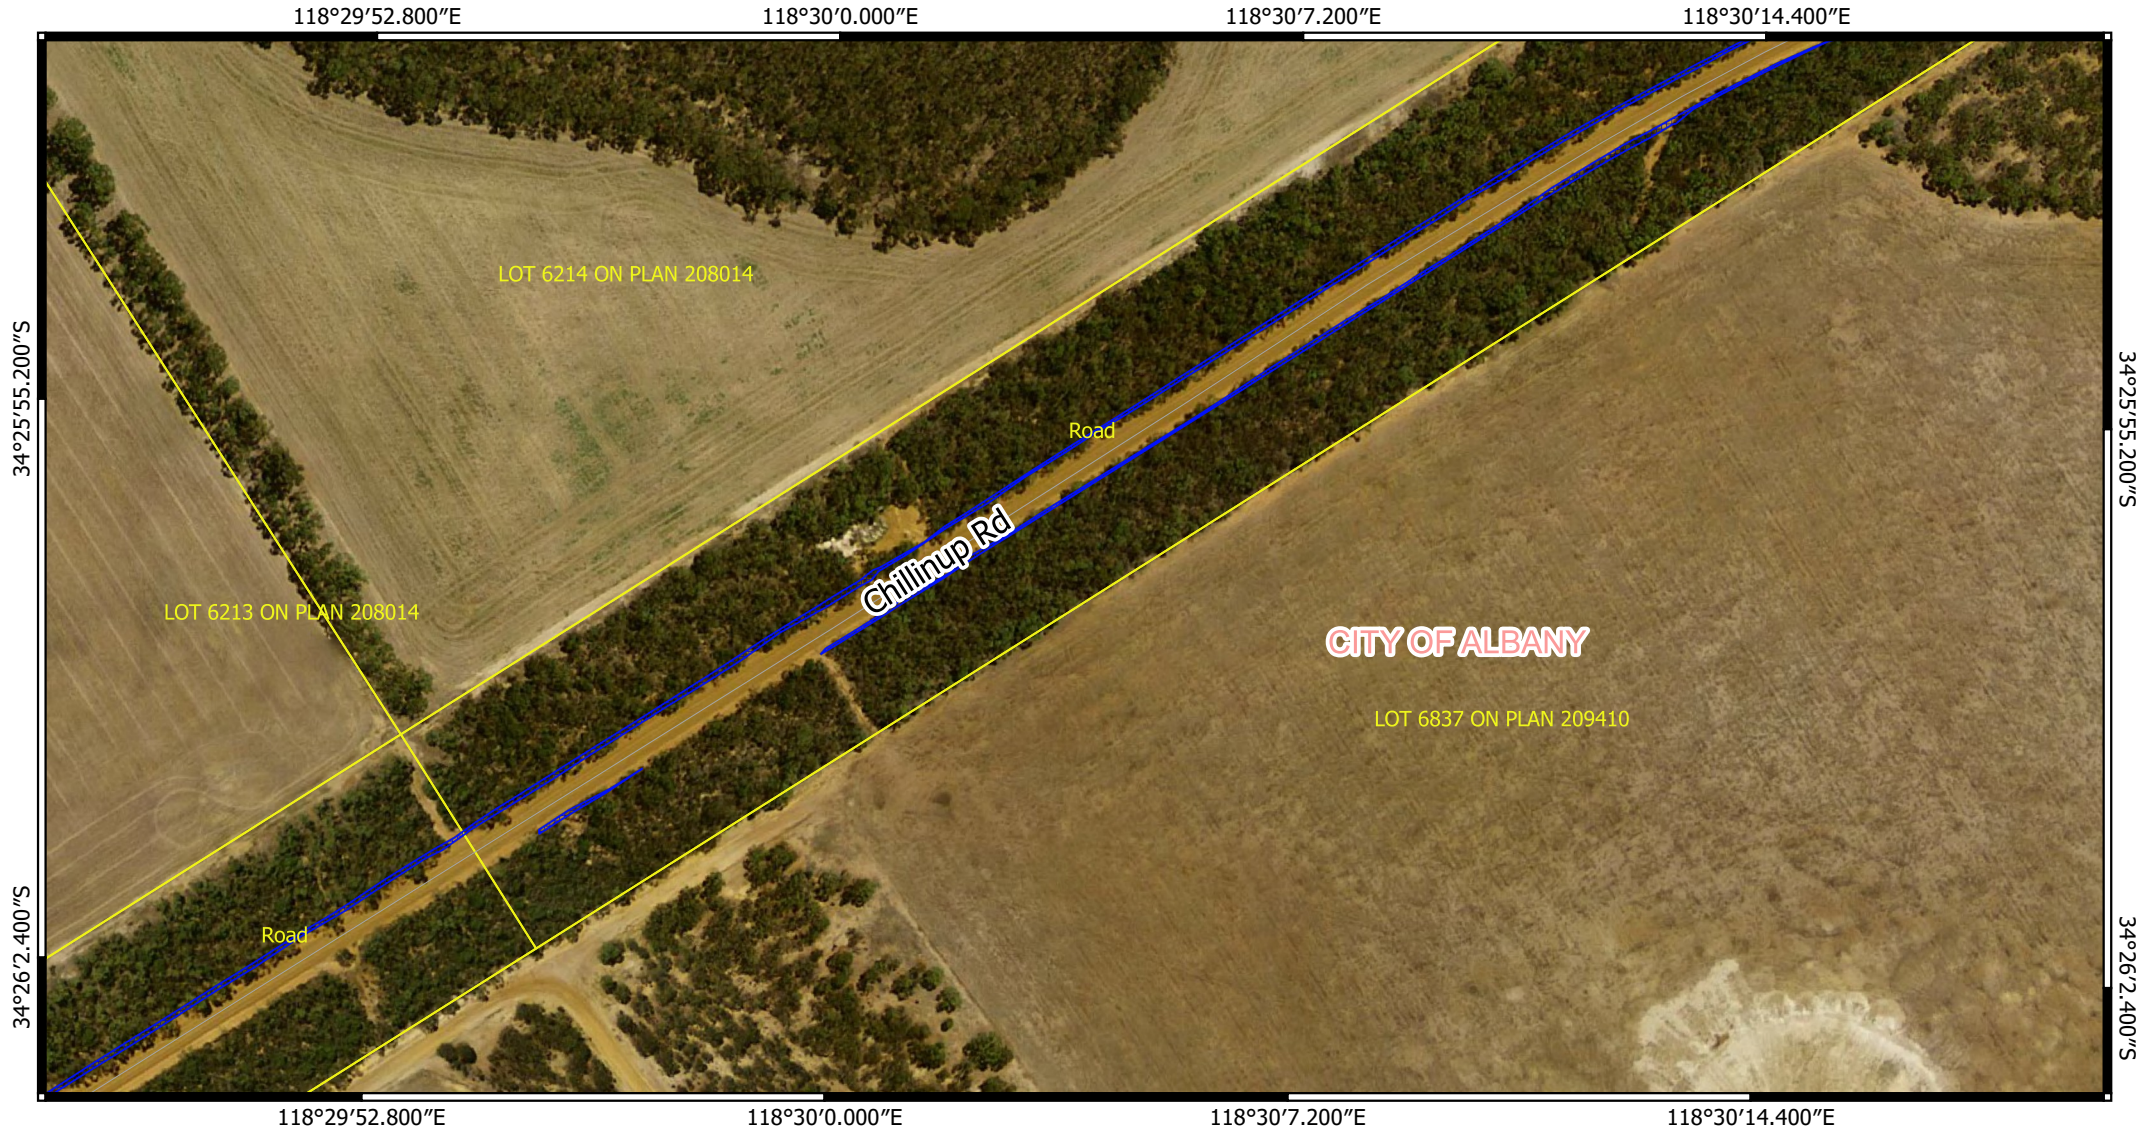

CPS 9374/1 - Map G

Legend

-  CPS areas applied to clear
-  Local Government Authorities
- Road Centrelines
 -  Local Rd - Other

 Cadastre - LGATE 218

1:3000

0 25 50 75 100 m

MGA 94
Geocentric Datum of Australia 1994