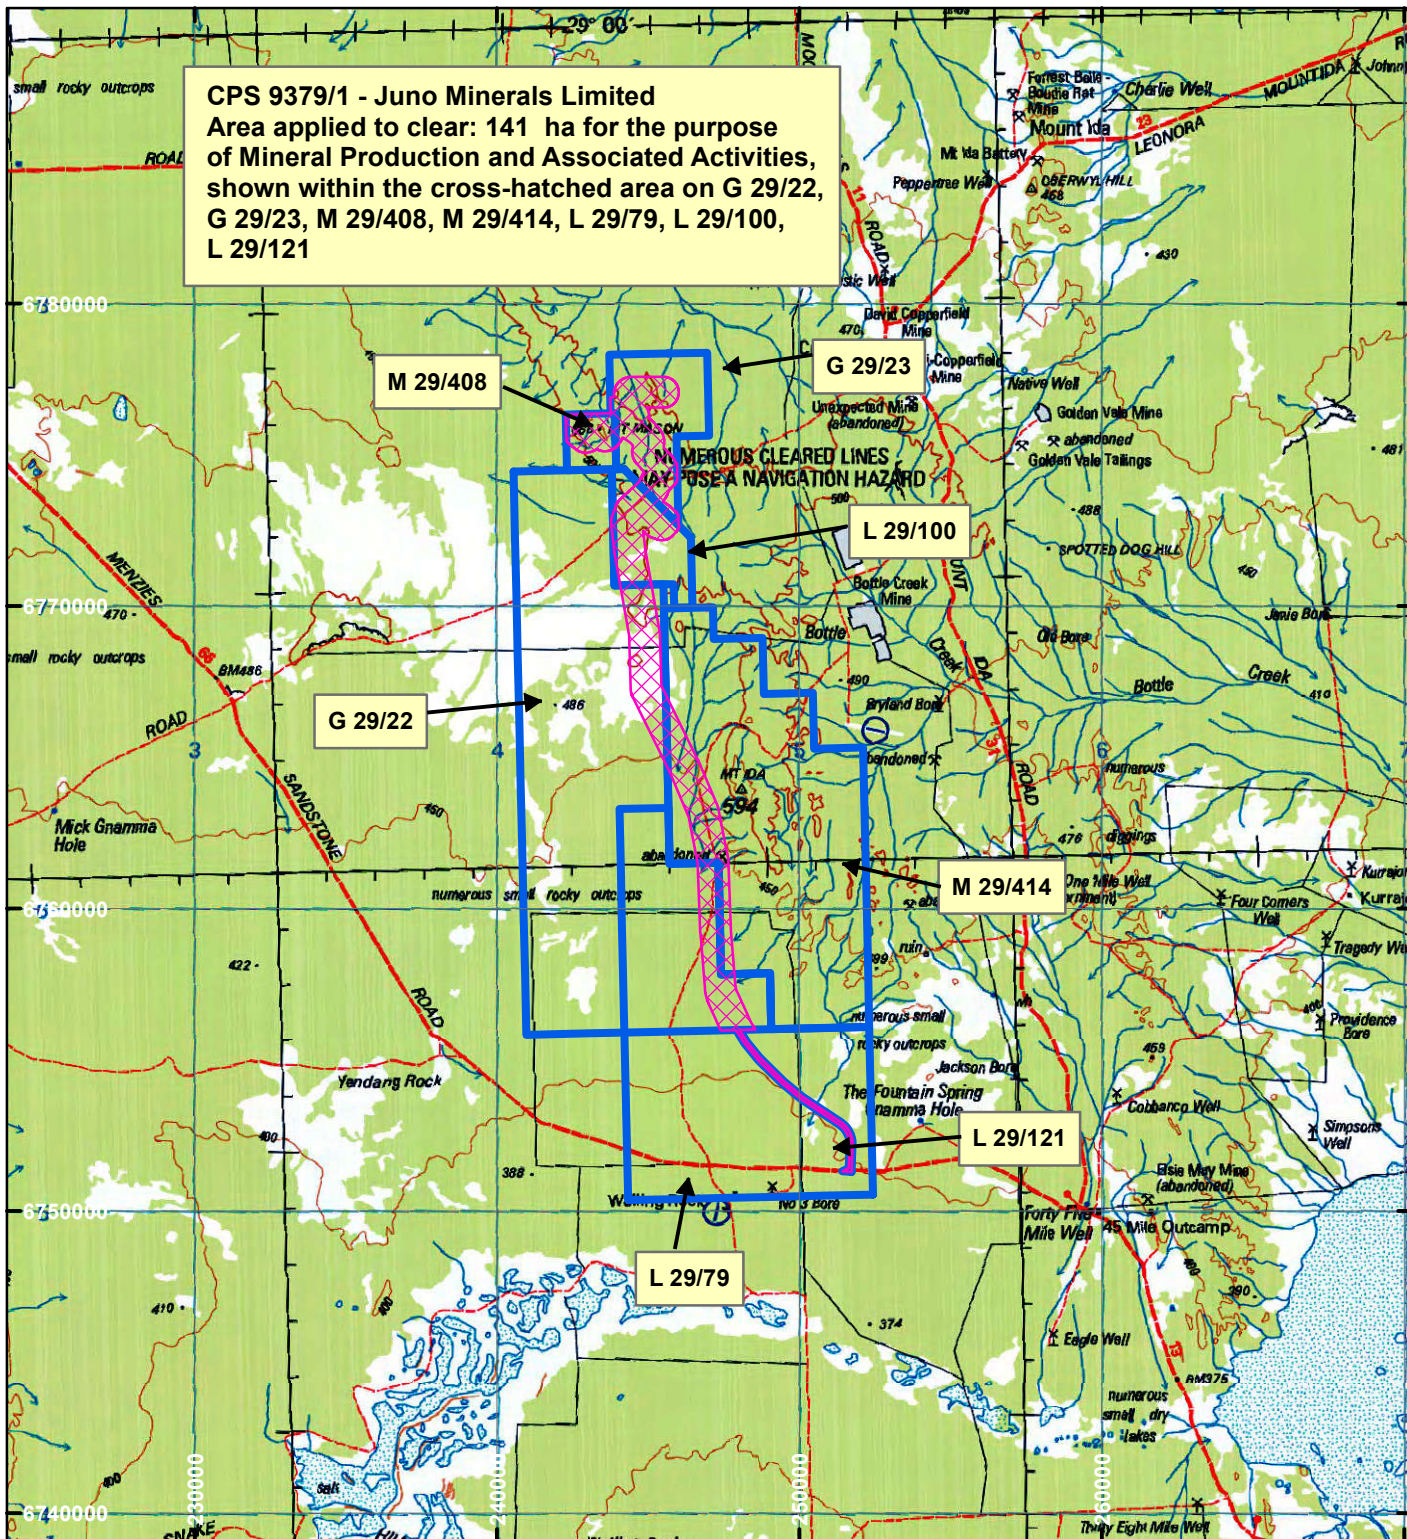

CPS 9379/1 - Juno Minerals Limited

LEGEND

Clearing Instruments

Mining Tenements

Scale 1:250,000

(Approximate when reproduced at A4)

Geocentric Datum Australia 1994

..... Date .....

Officer with delegated authority under Section 20 of the Environmental Protection Act 1986

Information derived from this map should be confirmed with the data custodian acknowledged by the agency acronym in the legend.

WA Crown Copyright 2002