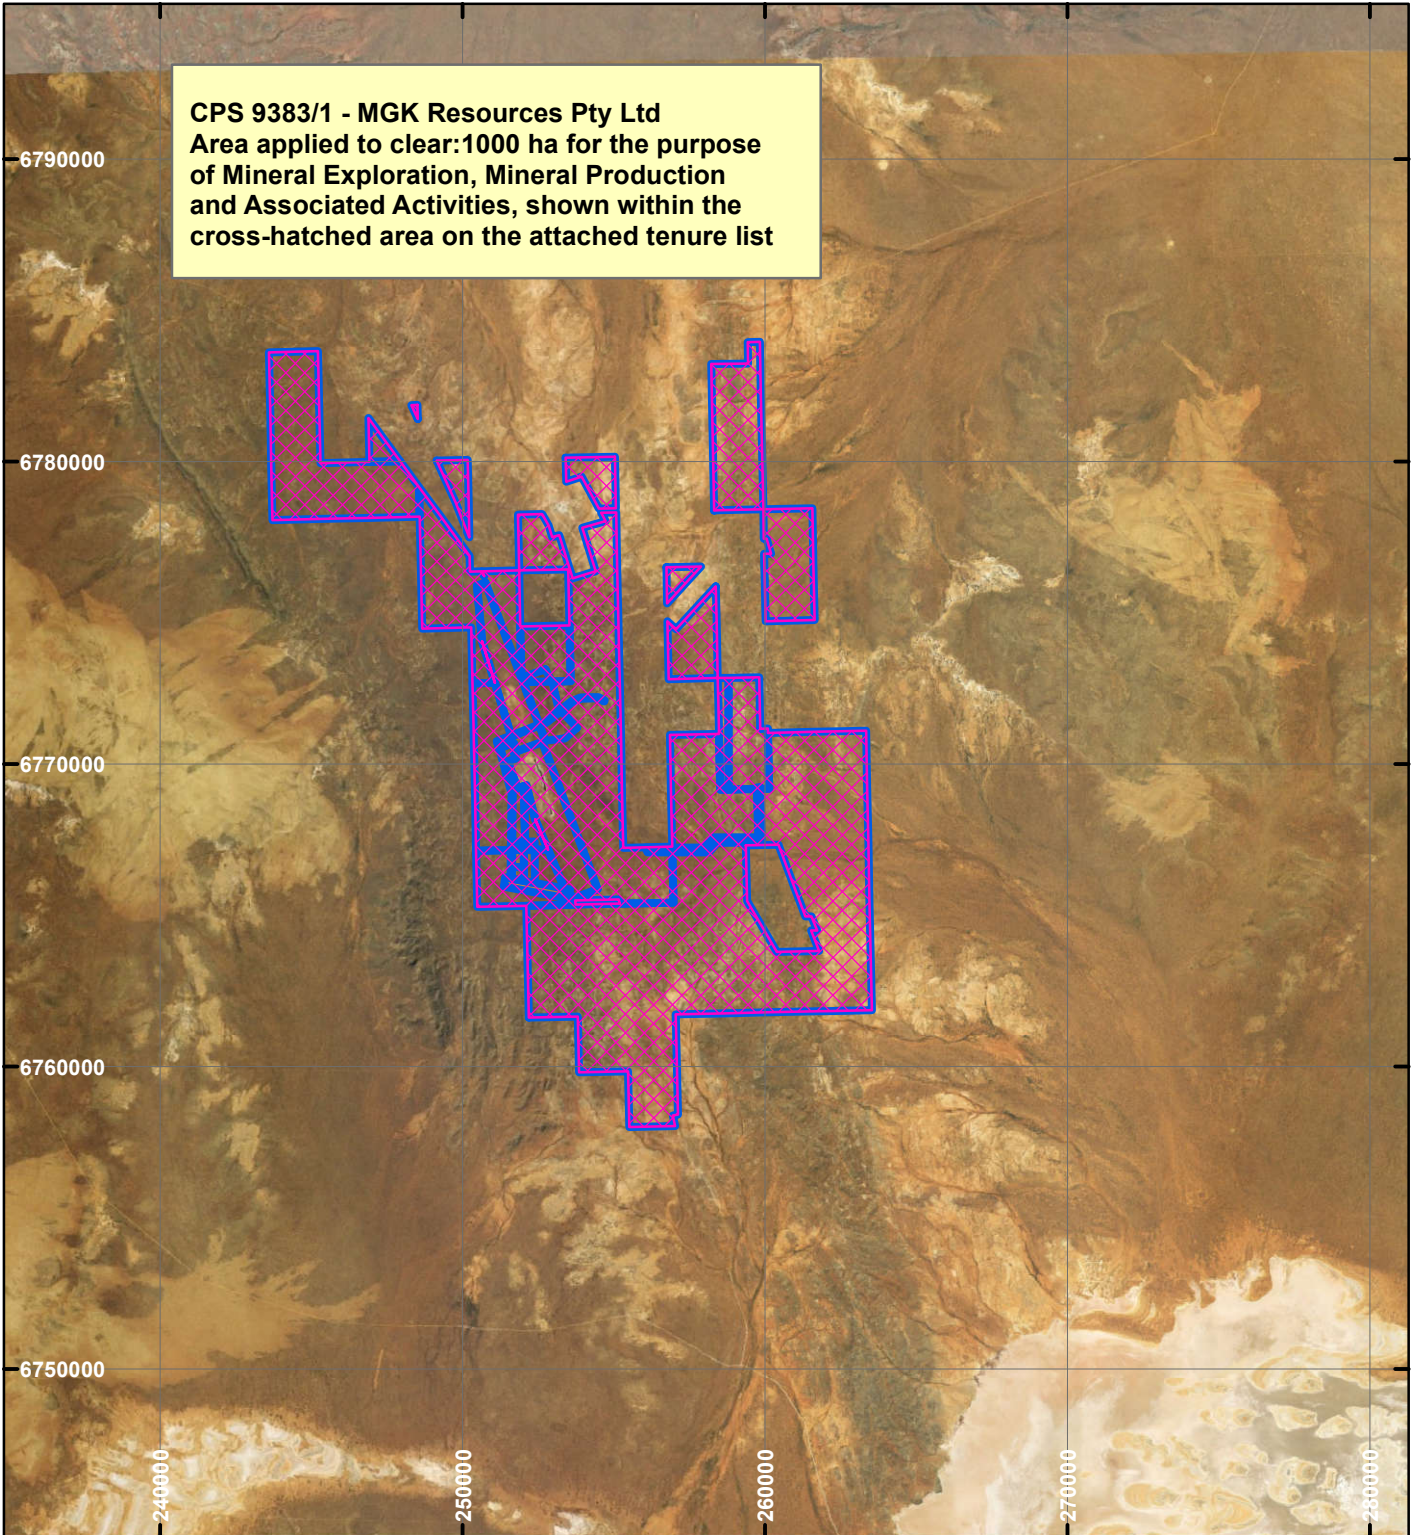

## LEGEND

**Clearing Instruments**

**Mining Tenements**

Orthophotography sourced from Landgate

Scale 1:250,000

(Approximate when reproduced at A4)

Geocentric Datum Australia 1994

Note: the data in this map have not been projected. This may result in geometric distortion or measurement inaccuracies.

..... Date .....

Officer with delegated authority under Section 20 of the Environmental Protection Act 1986

Information derived from this map should be confirmed with the data custodian acknowledged by the agency acronym in the legend.