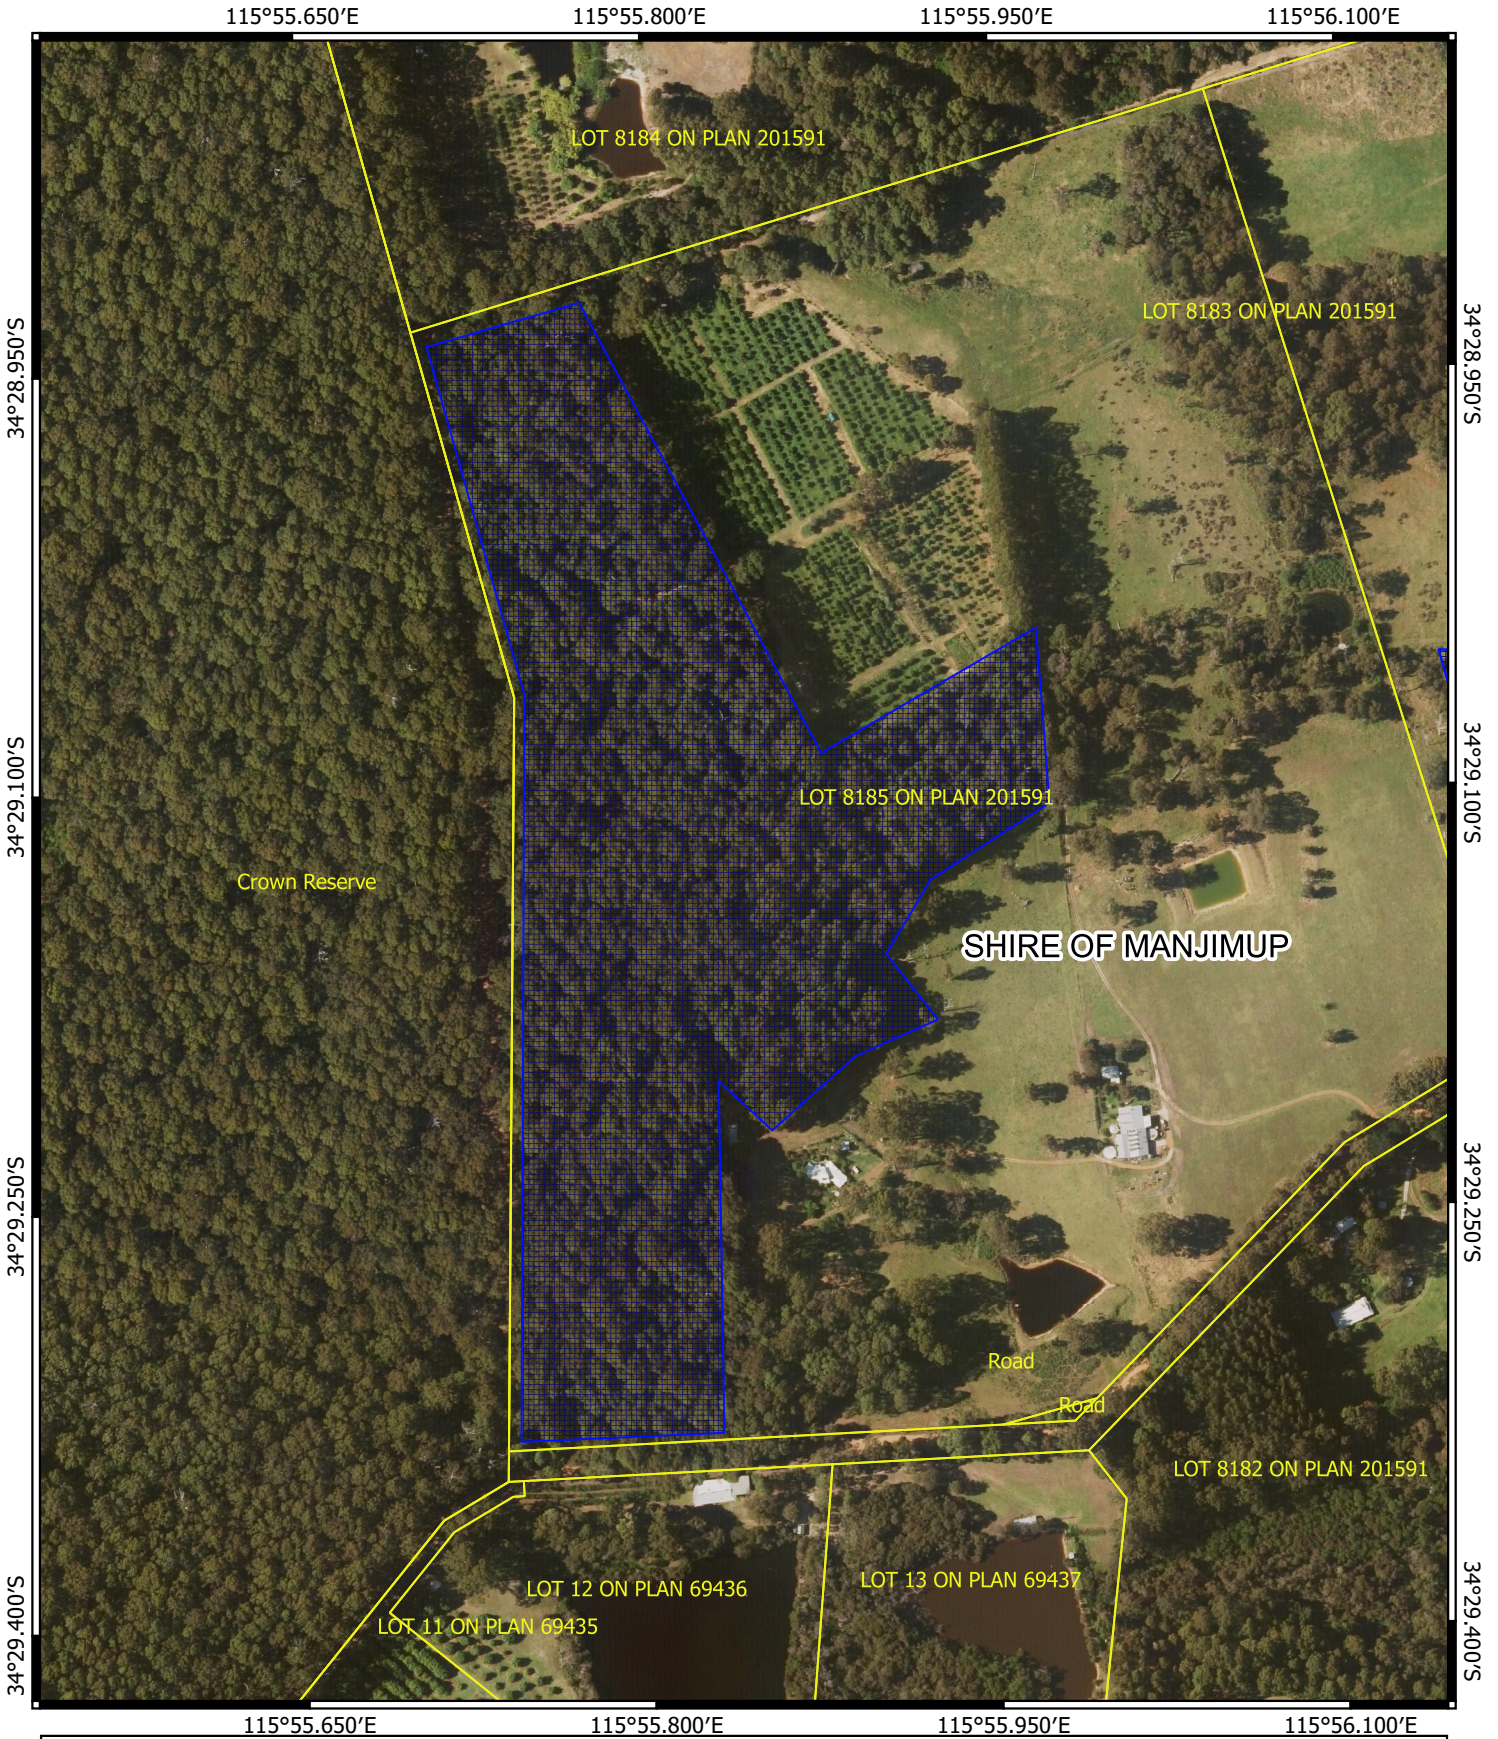

CPS 9386/1 - Map A

Legend

-  CPS areas applied to clear
-  Cadastre - LGATE 218
-  Local Government Authorities

1:5000

0 100 200 m

MGA 94
Geocentric Datum of Australia 1994

GOVERNMENT OF
WESTERN AUSTRALIA