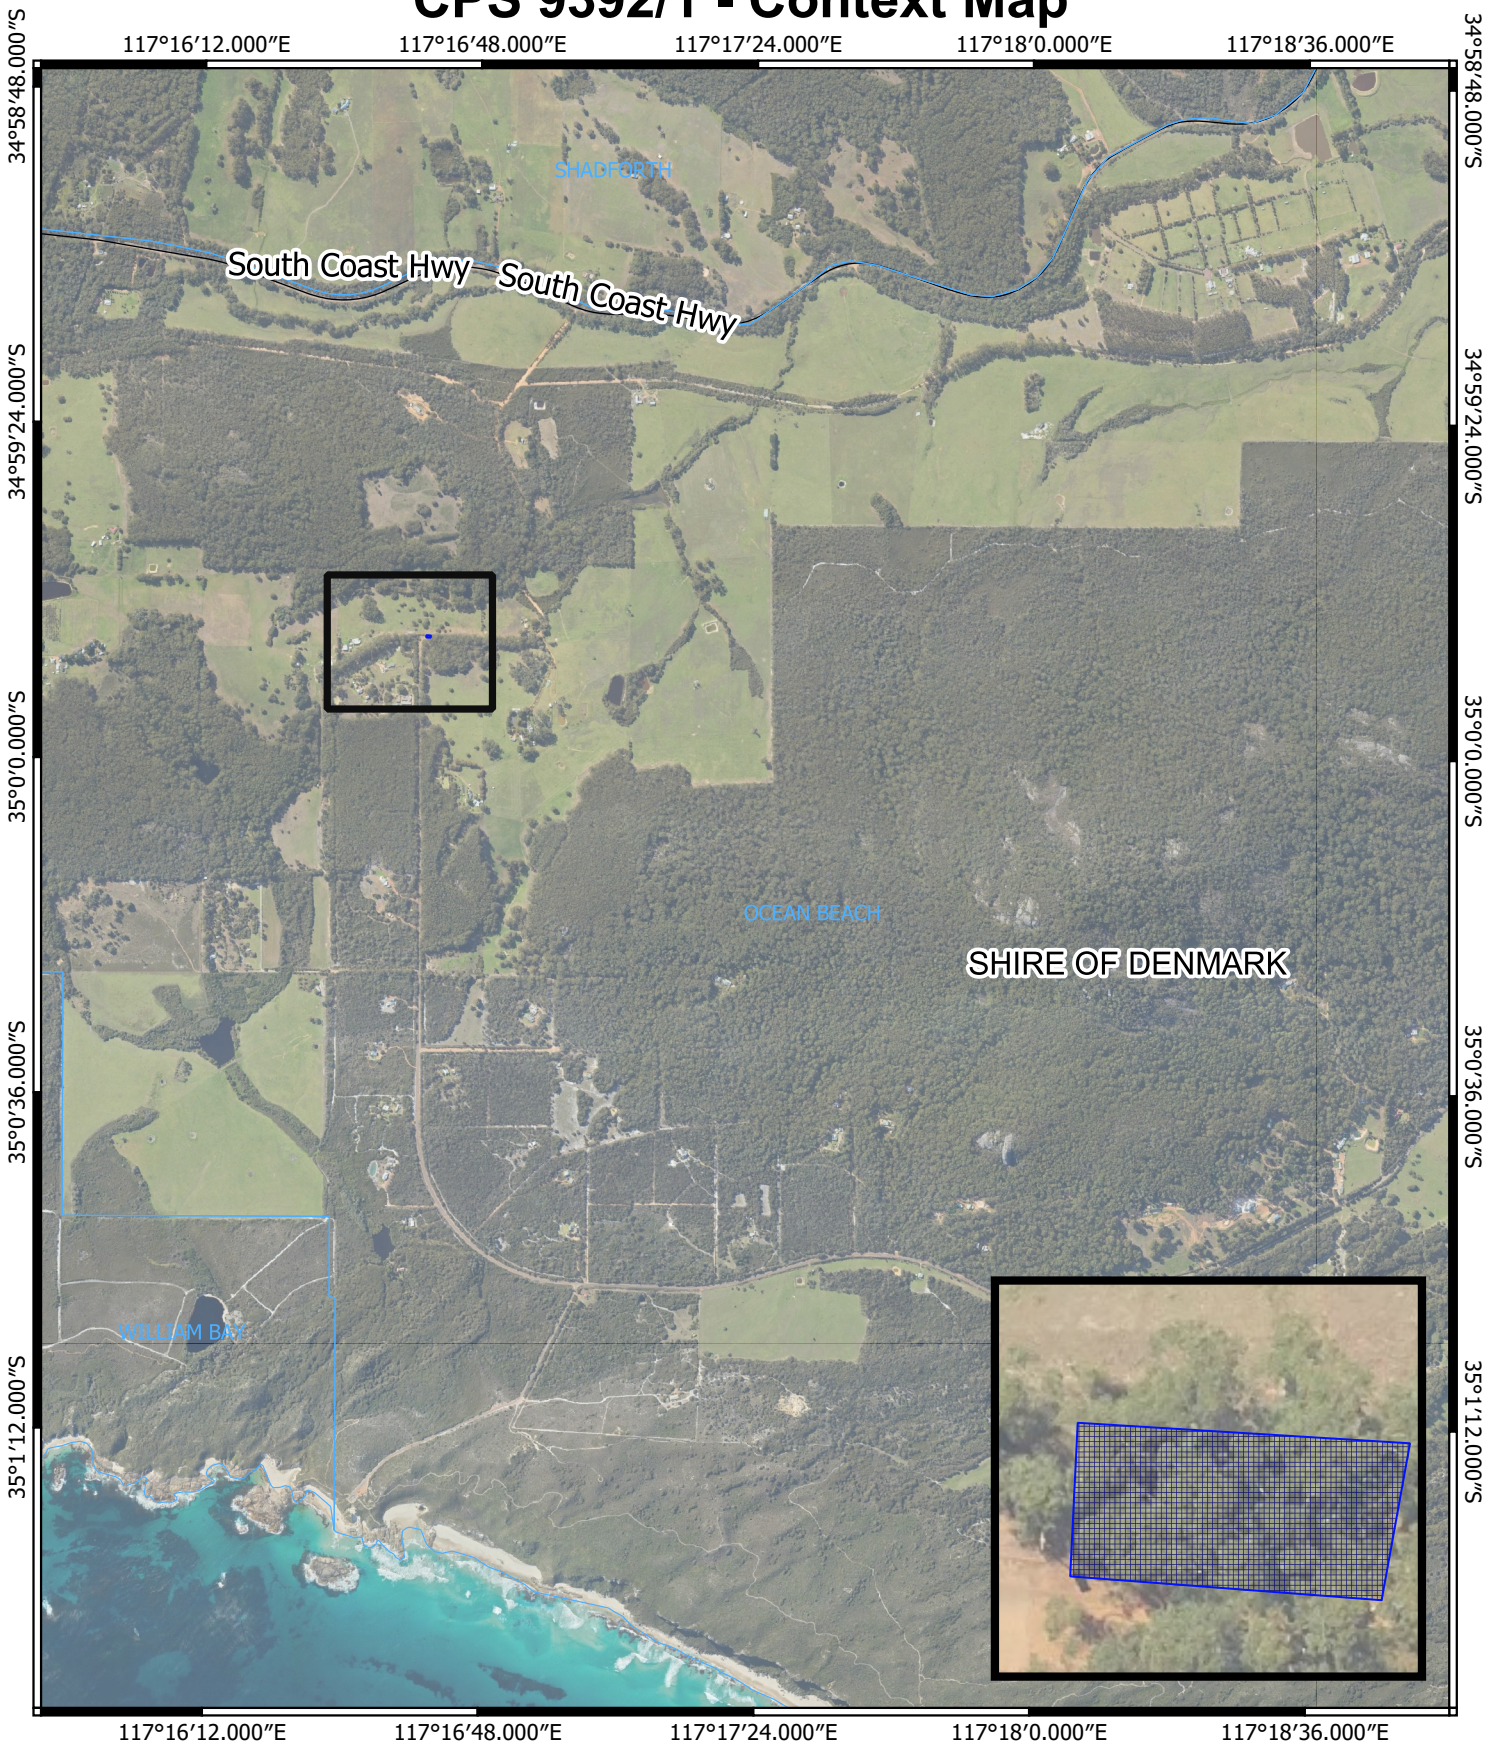

# CPS 9392/1 - Context Map

## Legend

-  CPS areas applied to clear
-  Localities - Landgate
-  Local Government Authorities

1:25000

0 0.5 1 km

GOVERNMENT OF  
WESTERN AUSTRALIA

MGA 94  
Geocentric Datum of Australia 1994