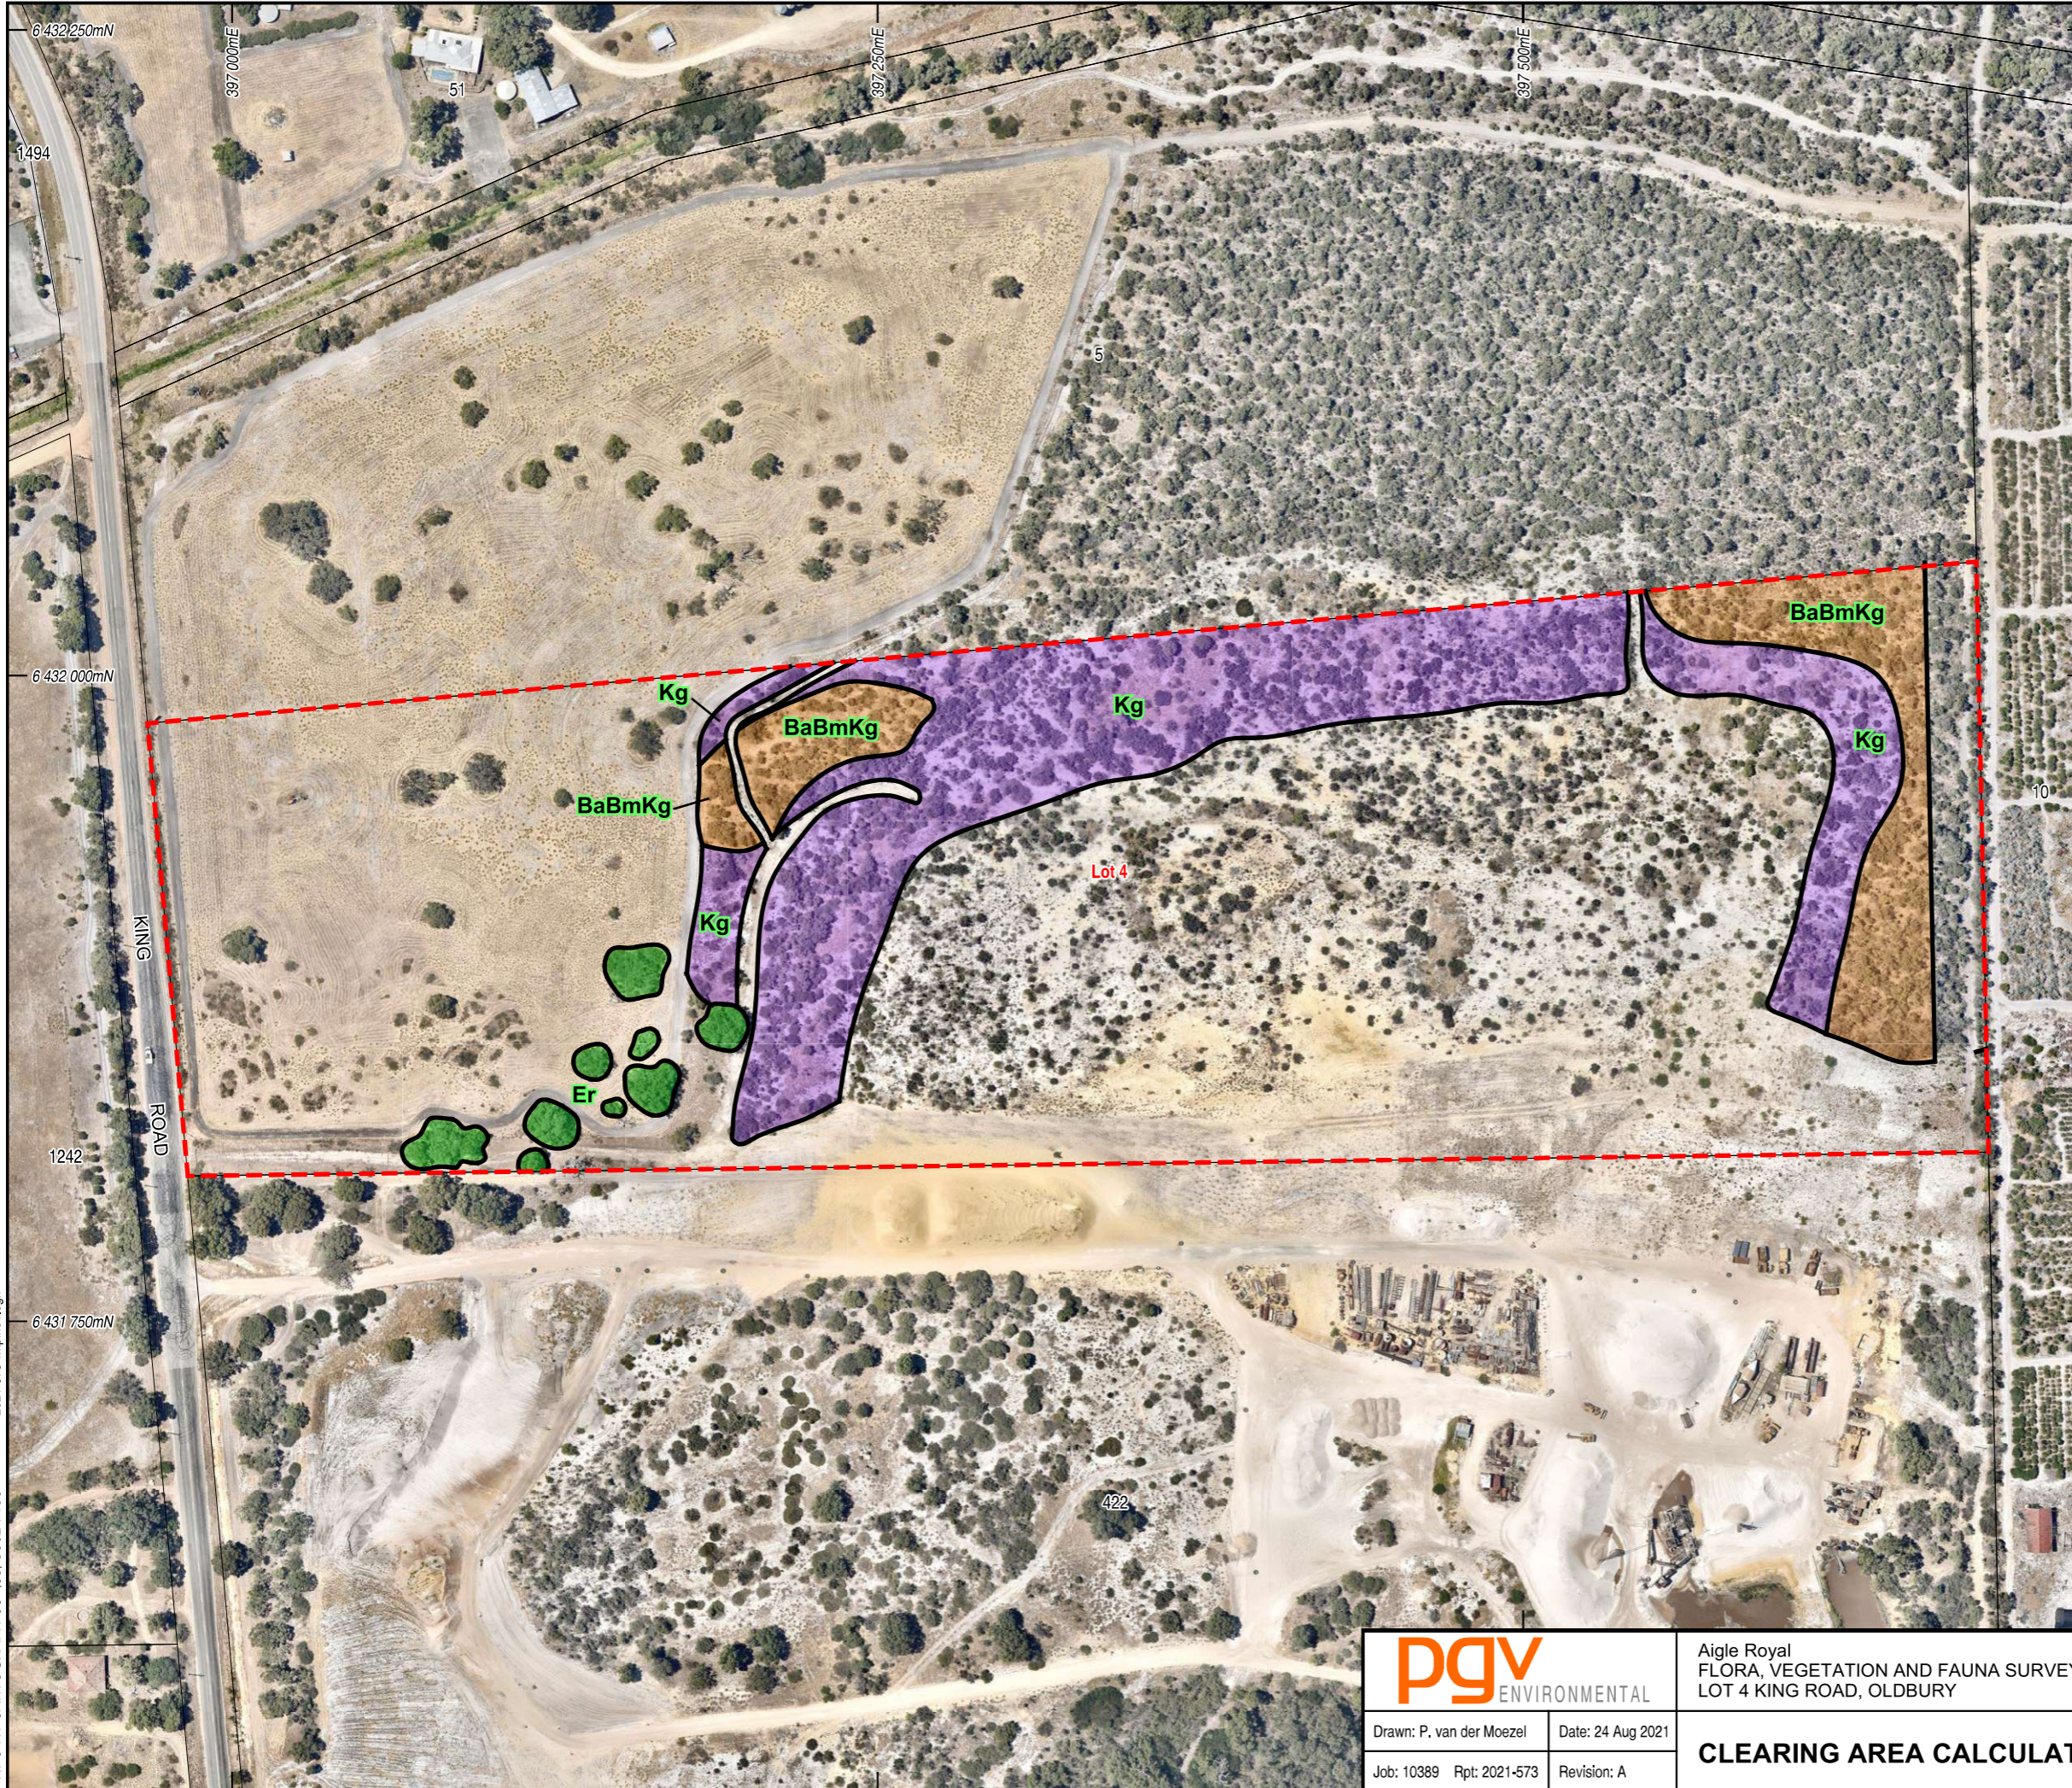

CPS 9406/1 - Supporting information - Map of Vegetation to be cleared

- Legend**
- - - Site Boundary
 - Cadastral Boundary
 - Vegetation Type Boundary
 - Kg Vegetation Type

- Vegetation Type**
- BaBm**
Banksia attenuata/B. menziesii/Kunzea glabrescens Low Open Woodland over *Adenanthos cygnorum* Tall Open Scrub over *Scholtzia involucrata* Open low Heath
- Kg**
Kunzea glabrescens Tall Shrubland to Closed Tall Scrub
- Er**
Eucalyptus rudis Open Woodland

CADASTRAL SOURCE: Landgate, March 2021.
 AERIAL PHOTOGRAPHY SOURCE: NearMap, flown January 2021.

| | | | |
|--|--|----------------------------|------------|
| | Aigle Royal FLORA, VEGETATION AND FAUNA SURVEY LOT 4 KING ROAD, OLDBURY | CLEARING AREA CALCULATIONS | Workplan 1 |
| | Drawn: P. van der Moezel Date: 24 Aug 2021 Job: 10389 Rpt: 2021-573 Revision: A | | |

PINPOINT CARTOGRAPHICS (08) 9562 7136 2021-573-wkplan01.dgn