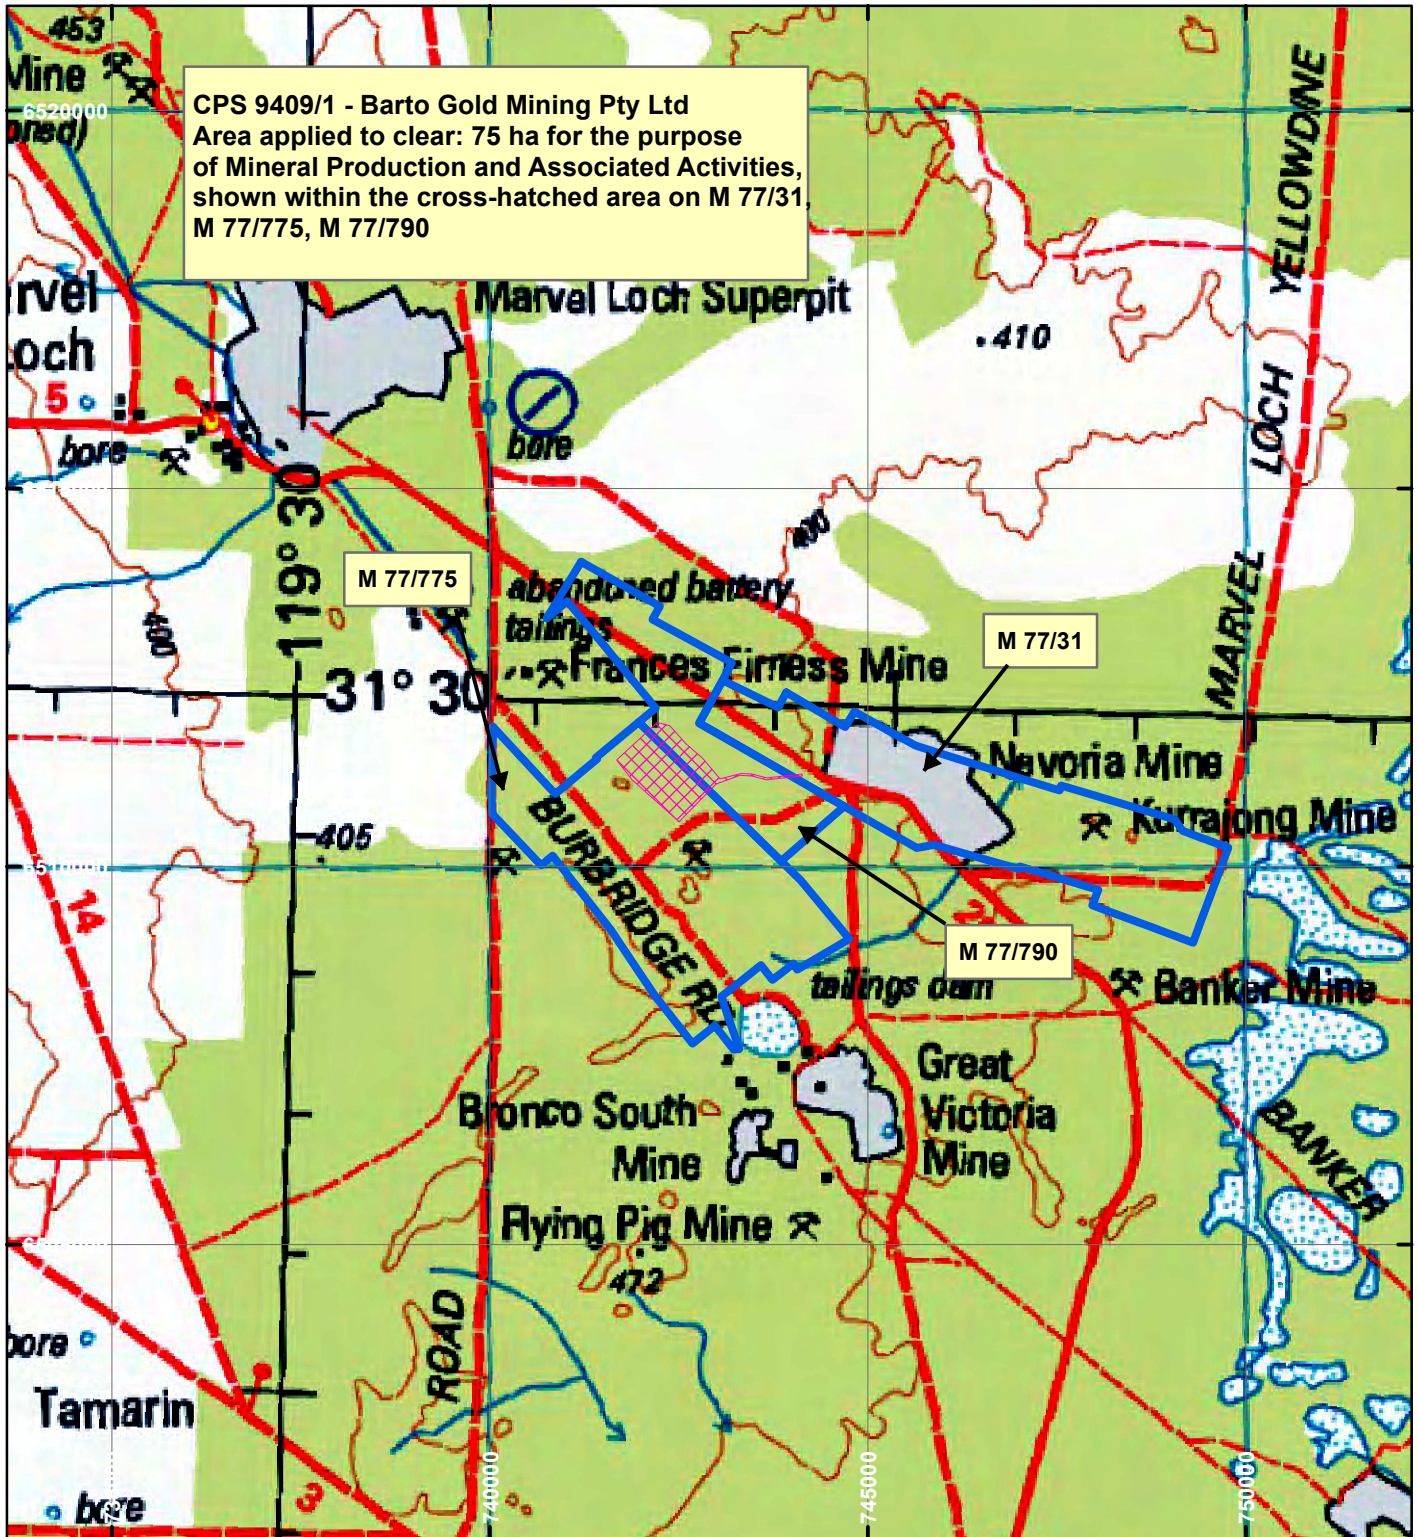

CPS 9409/1 -Barto Gold Mining Pty Ltd

LEGEND

Clearing Instruments

Mining Tenements

Scale 1:100,000

(Approximate when reproduced at A4)

Geocentric Datum Australia 1994

Note: the data in this map have not been projected. This may result in geometric distortion or measurement inaccuracies.

..... Date

Officer with delegated authority under Section 20 of the Environmental Protection Act 1986

Information derived from this map should be confirmed with the data custodian acknowledged by the agency acronym in the legend.