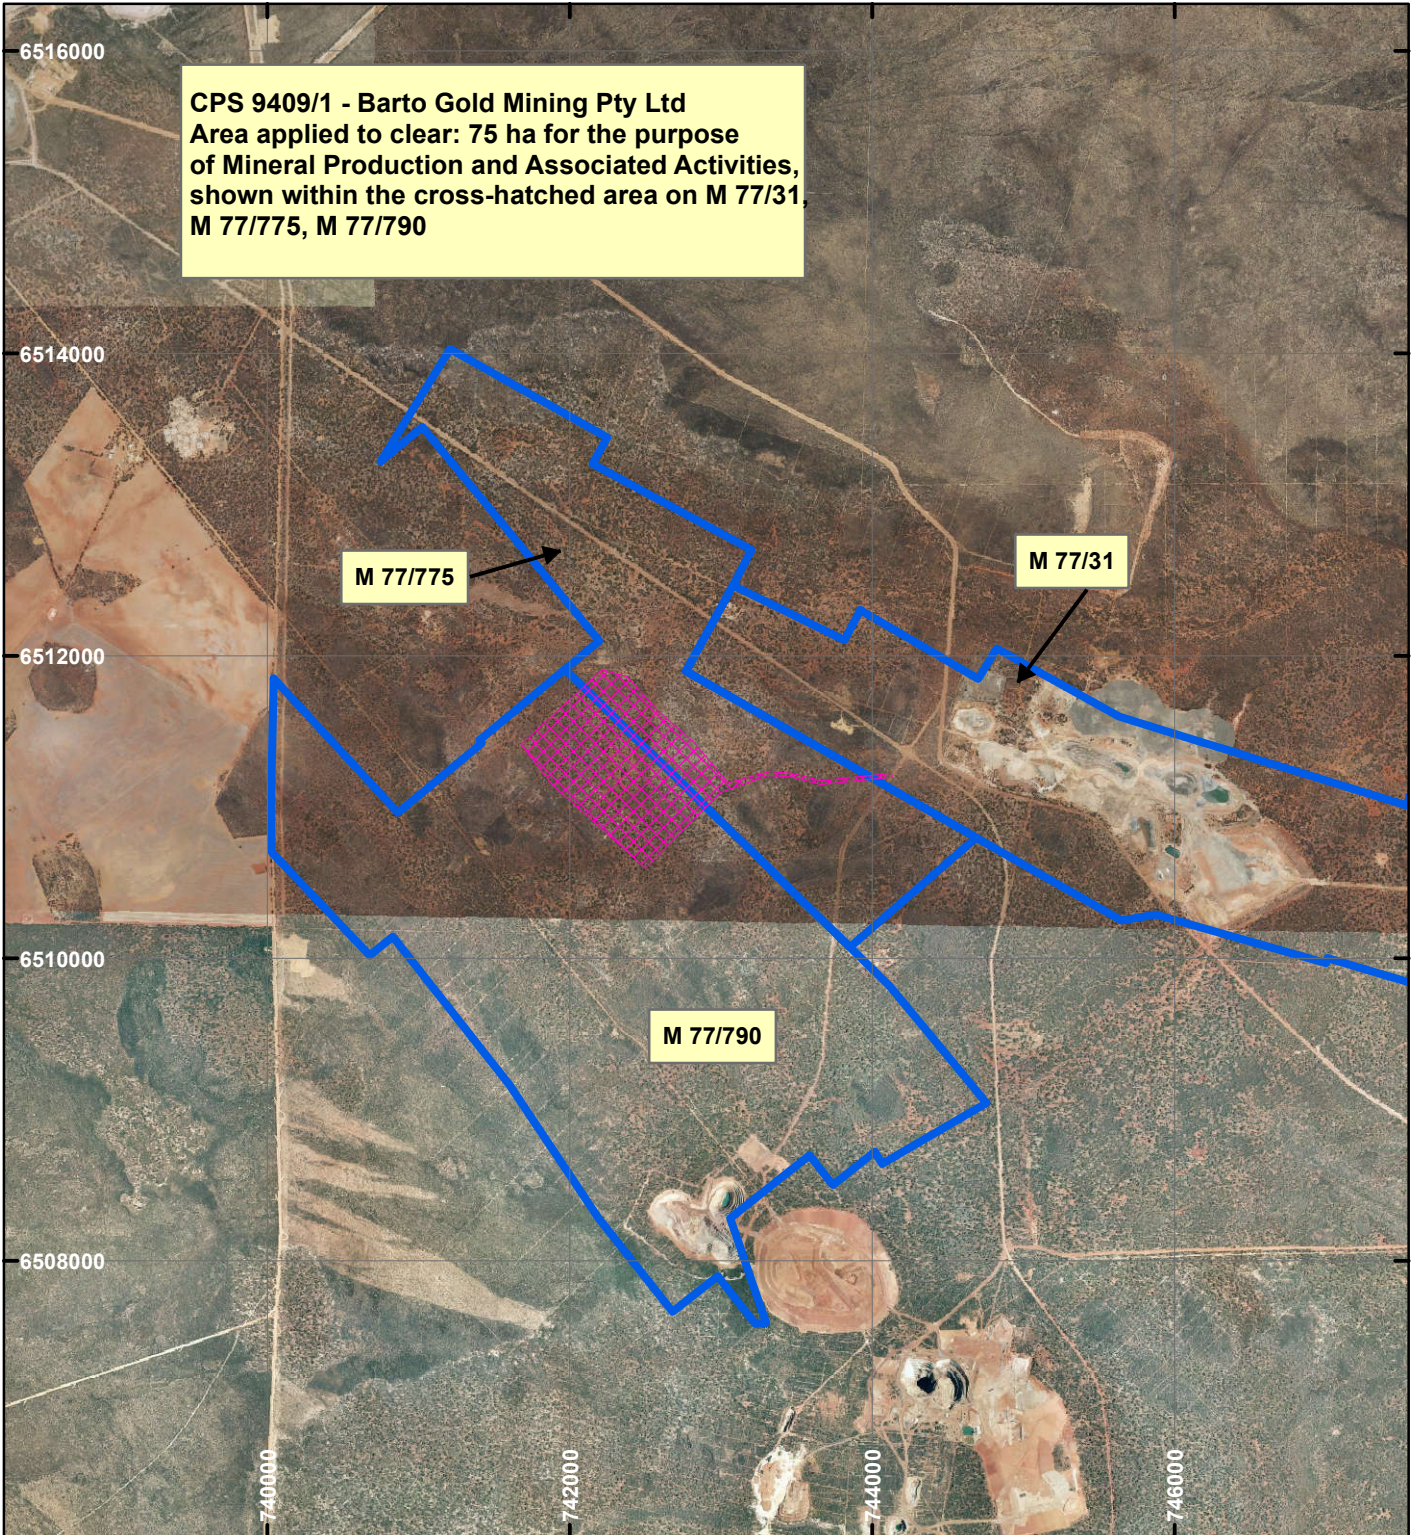

CPS 9409/1 -Barto Gold Mining Pty Ltd

LEGEND

Clearing Instruments

Mining Tenements

Orthophotography sourced from Landgate

Scale 1:50,000

(Approximate when reproduced at A4)

Geocentric Datum Australia 1994

Note: the data in this map have not been projected. This may result in geometric distortion or measurement inaccuracies.

..... Date

Officer with delegated authority under Section 20 of the Environmental Protection Act 1986